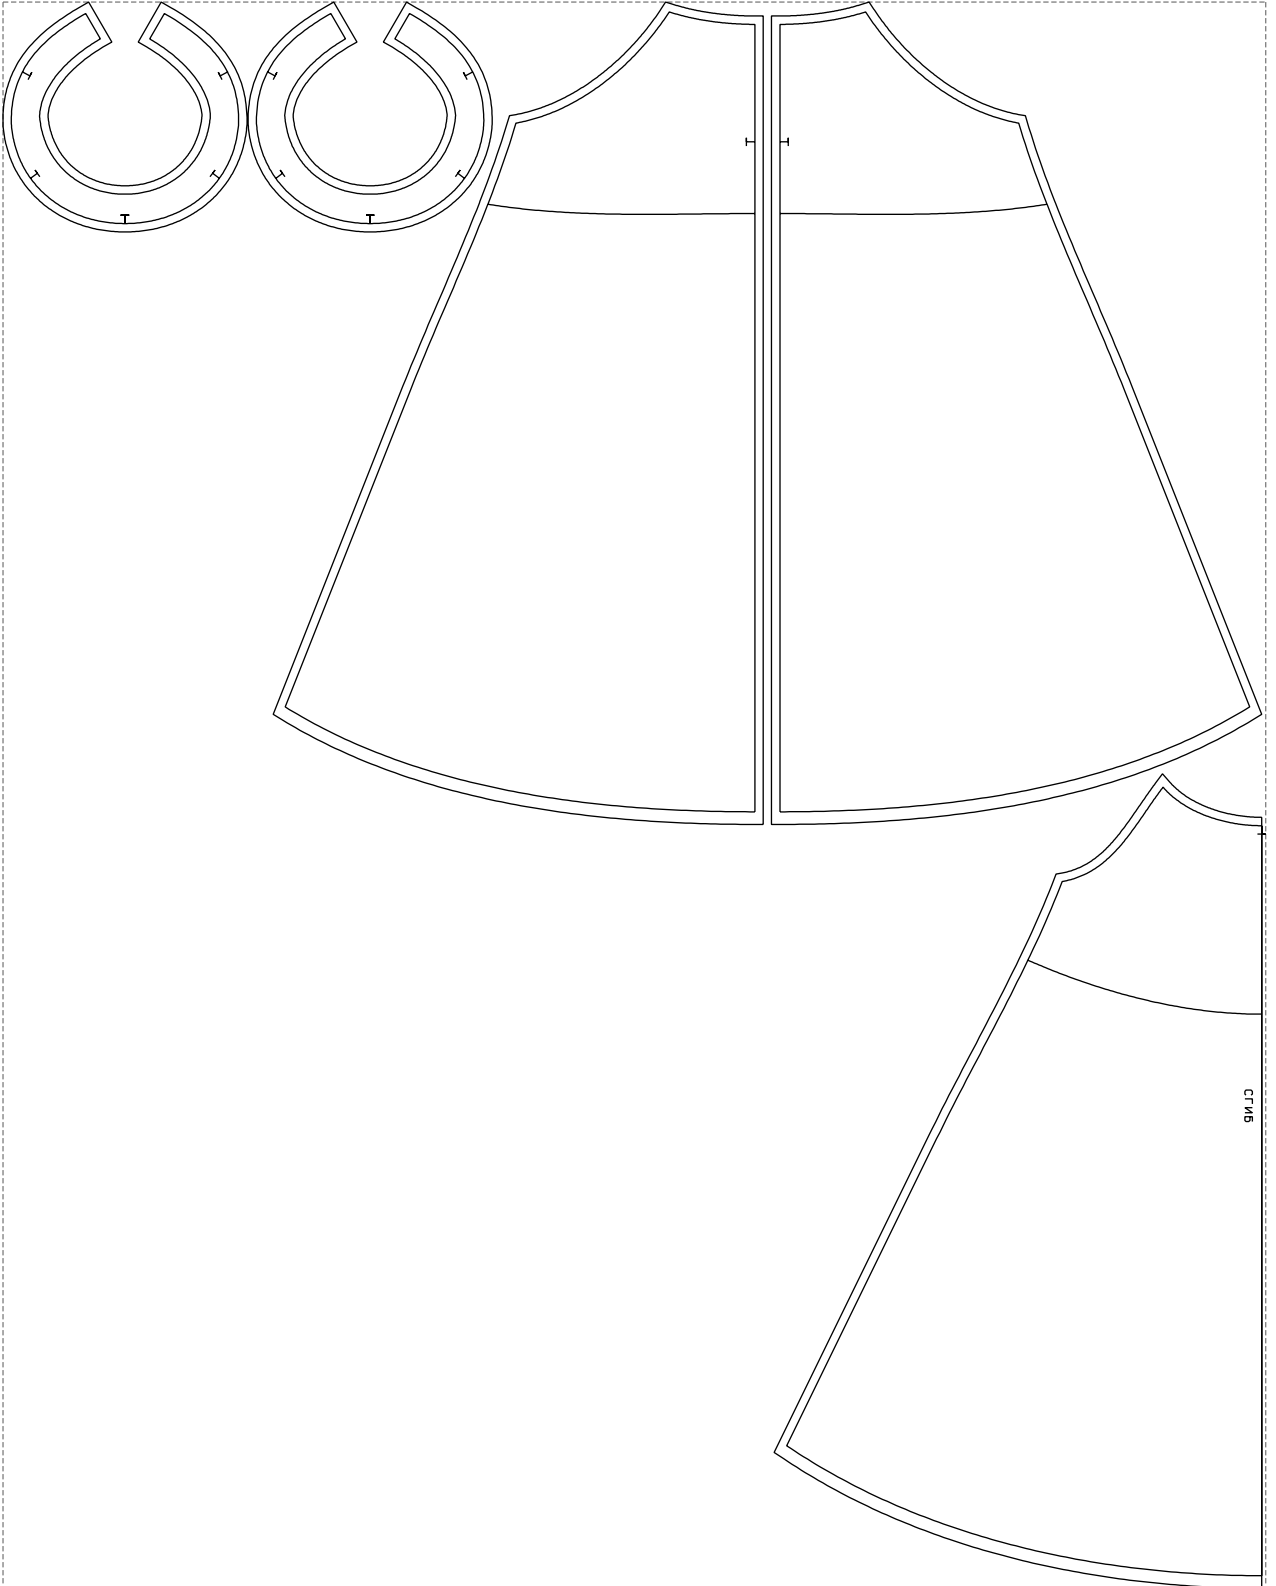

Not for print

Paper size: A4, size:1171.58 x979.70 mm

# Example

size:1504.00 x1889.62 mm

Maneken =1 ver.0

rz\_1=170

rz\_16=104

rz\_17=88.9

rz\_18=84.4

rz\_19=112