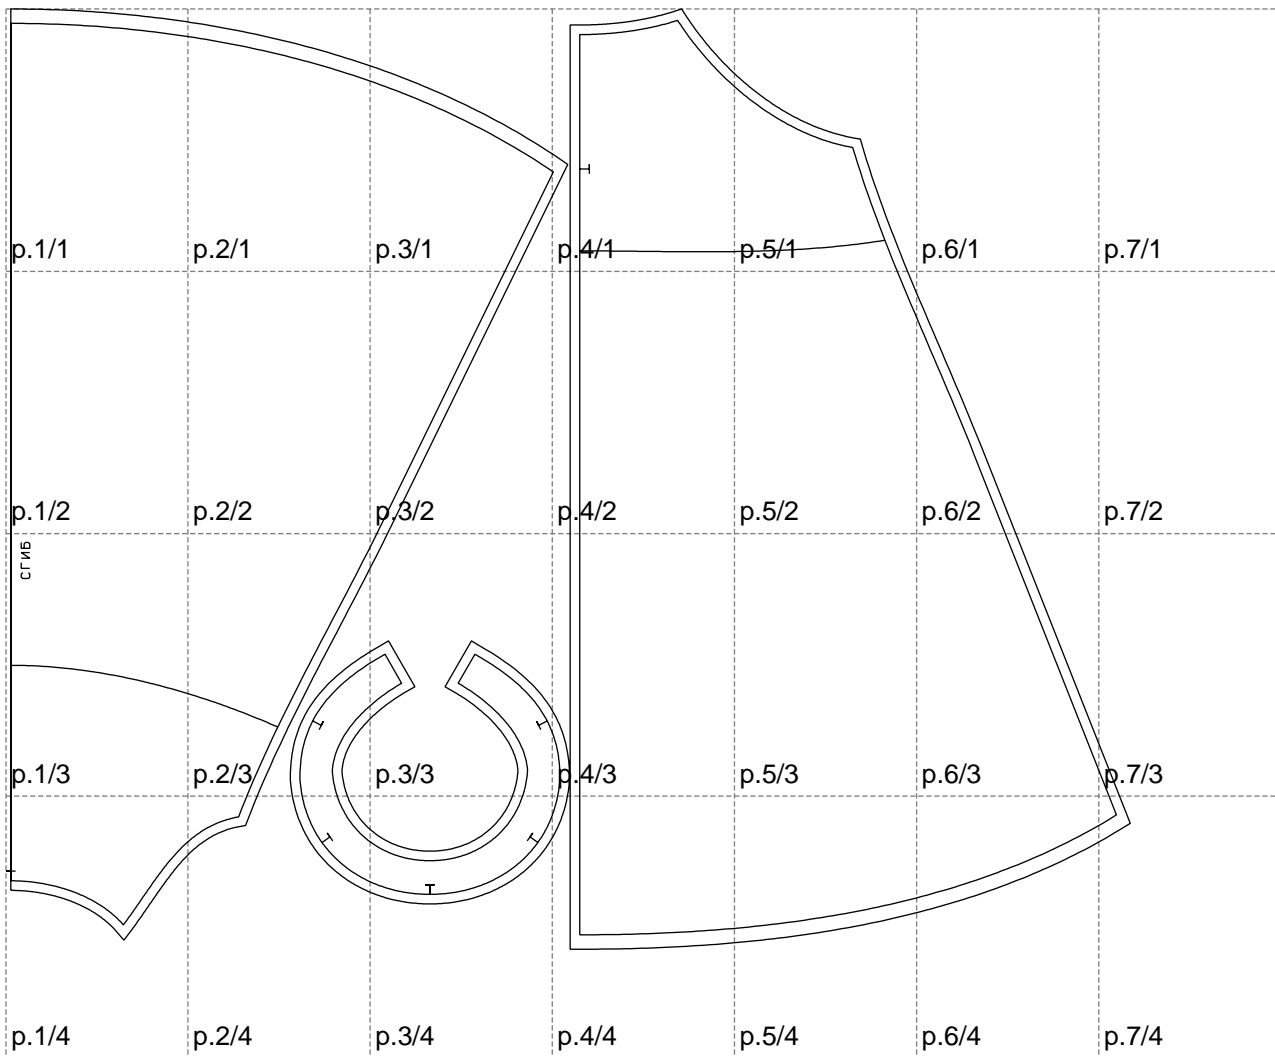

Not for print

Paper size: A4, size:1171.58 x979.70 mm

# Example

size:1504.00 x1889.62 mm

Maneken =1 ver.0

rz\_1=170

rz\_16=104

rz\_17=88.9

rz\_18=84.4

rz\_19=112

rz\_20=109.3

---

. . . . .  
. . . . .  
. . . . .