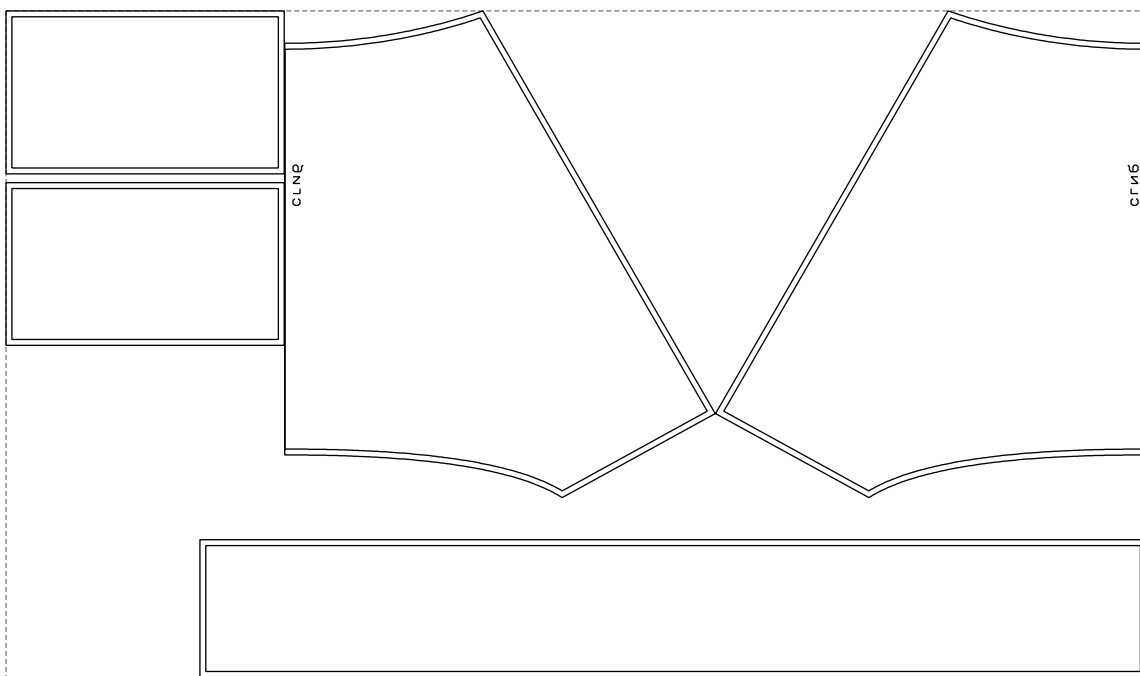

Not for print

Paper size: A4, size:1126.90 x793.81 mm

# Example

size:1358.10 x793.81 mm

Maneken =1 ver.0

rz\_1=170

rz\_16=92

rz\_17=78.8

rz\_18=71.8

rz\_19=100

rz\_20=98.1

---

. . . . .  
. . . . .  
. . . . .