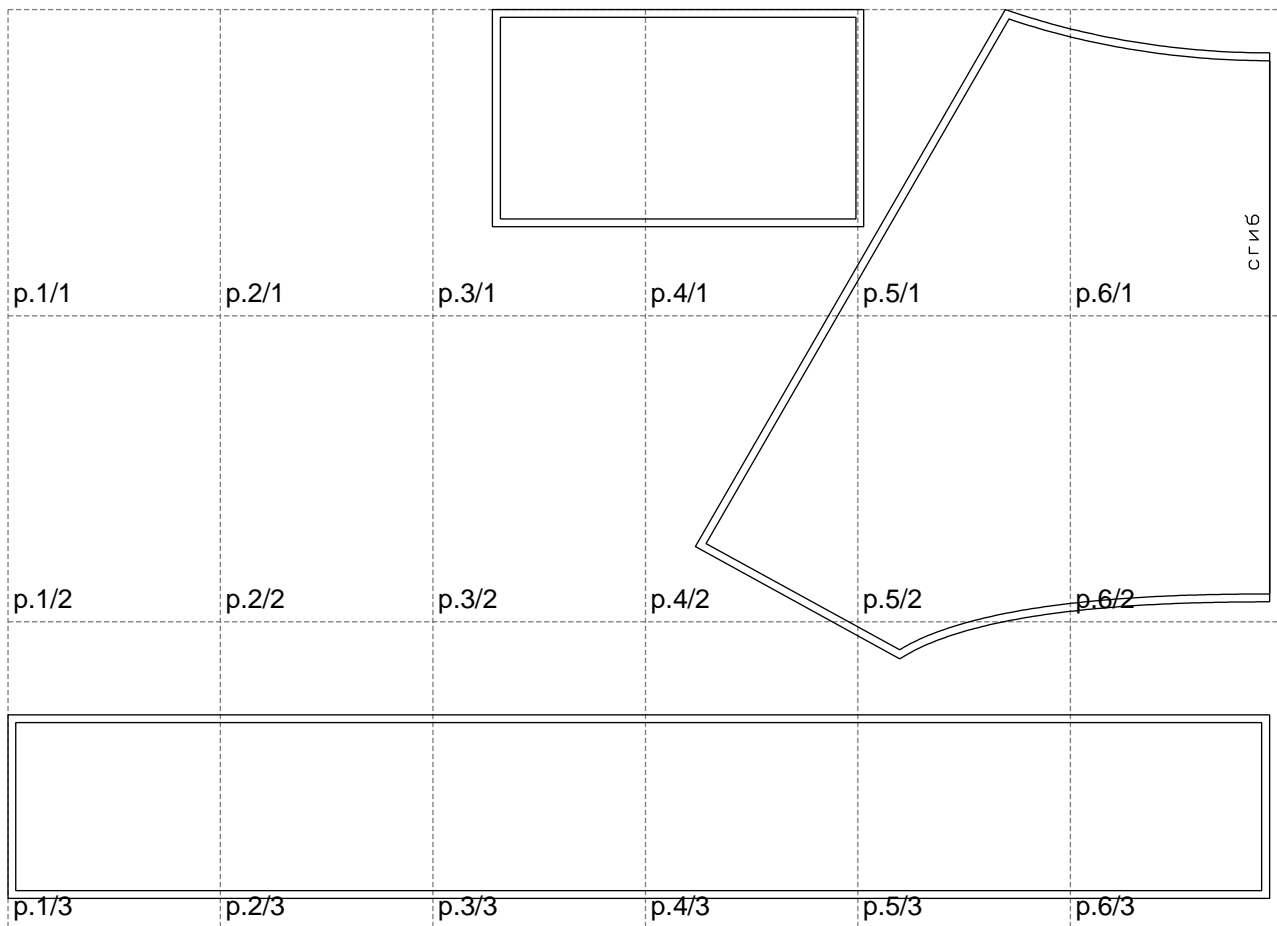

Not for print

Paper size: A4, size:1126.90 x793.81 mm

# Example

size:1358.10 x793.81 mm

Maneken =1 ver.0

rz\_1=170

rz\_16=92

rz\_17=78.8

rz\_18=71.8

rz\_19=100

rz\_20=98.1

---

. . . . .  
. . . . .  
. . . . .