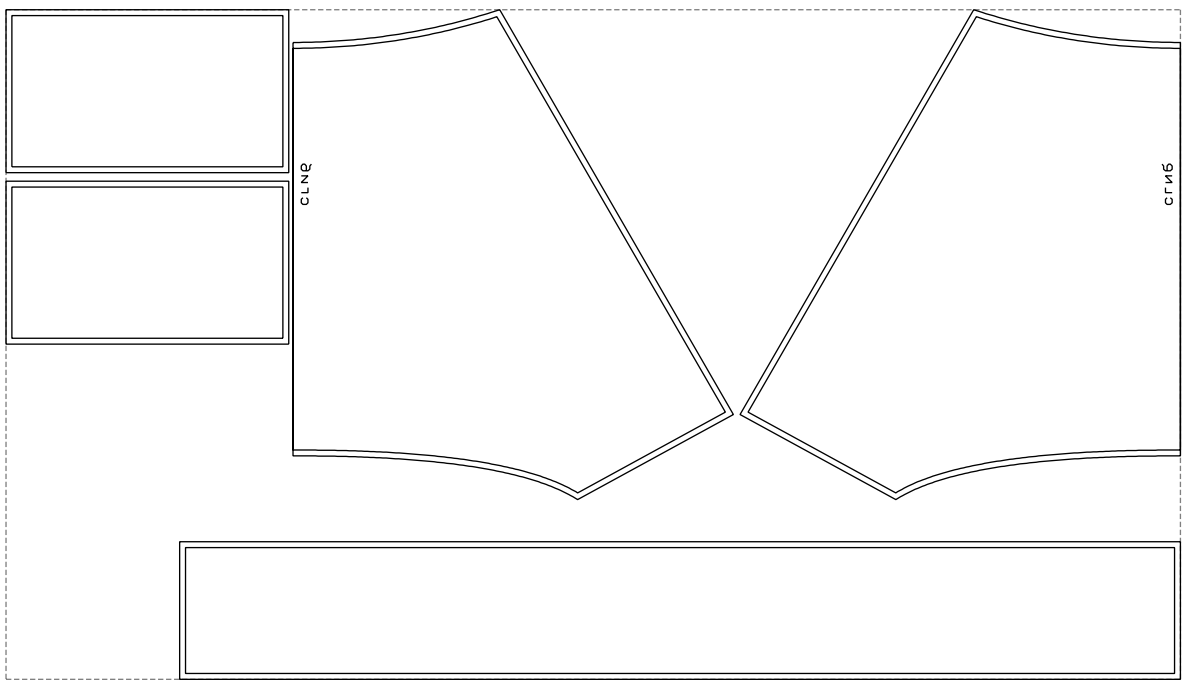

Not for print

Paper size: A4, size:1192.00 x797.63 mm

# Example

size:1398.81 x797.63 mm

Maneken =1 ver.0

rz\_1=170

rz\_16=96

rz\_17=82

rz\_18=76

rz\_19=104

rz\_20=101.8

---

. . . . .  
. . . . .  
. . . . .