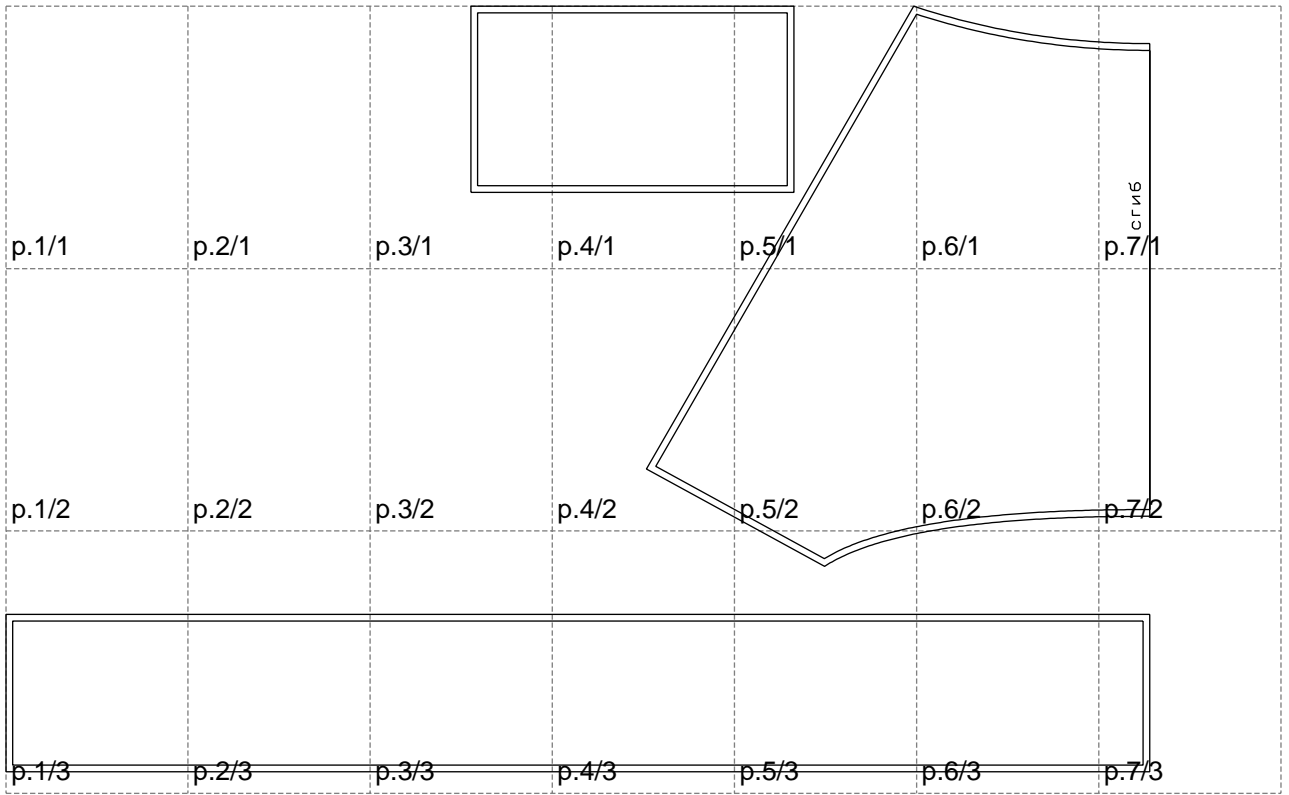

Not for print

Paper size: A4, size:1192.00 x797.63 mm

# Example

size:1398.81 x797.63 mm

Maneken =1 ver.0

rz\_1=170

rz\_16=96

rz\_17=82

rz\_18=76

rz\_19=104

rz\_20=101.8

---

. . . . .  
. . . . .  
. . . . .