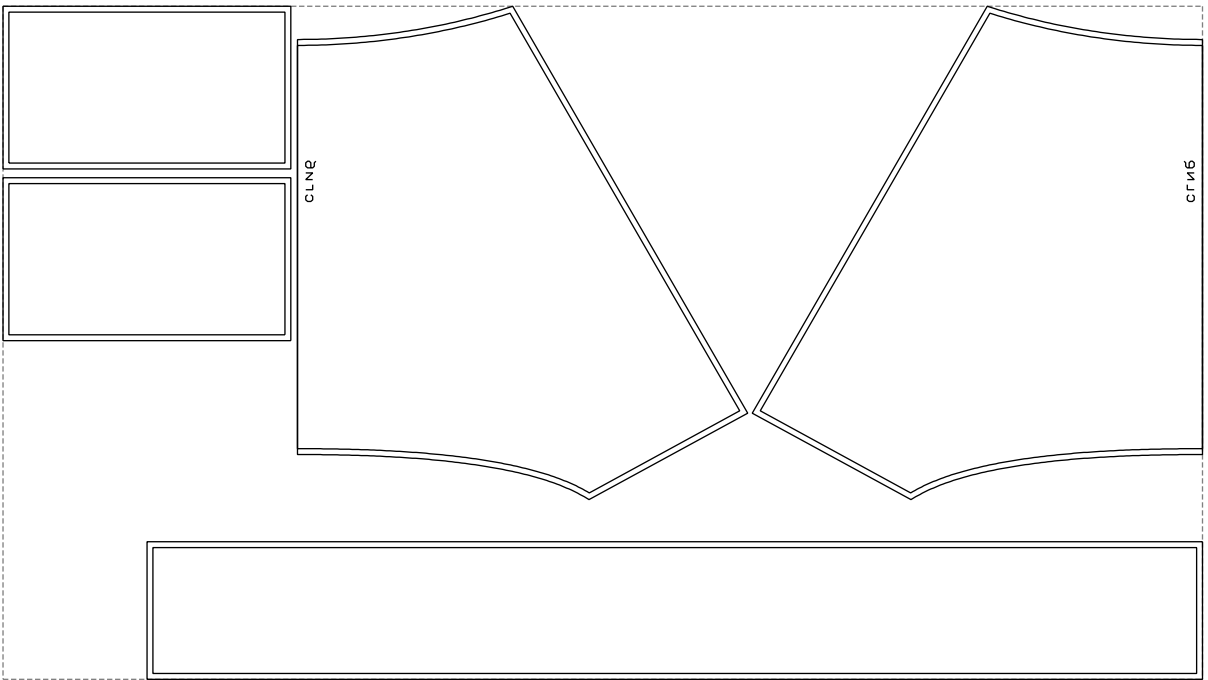

Not for print

Paper size: A4, size:1257.10 x801.77 mm

# Example

size:1428.63 x801.77 mm

Maneken =1 ver.0

rz\_1=170

rz\_16=100

rz\_17=85.4

rz\_18=80.2

rz\_19=108

rz\_20=105.4

---

. . . . .  
. . . . .  
. . . . .