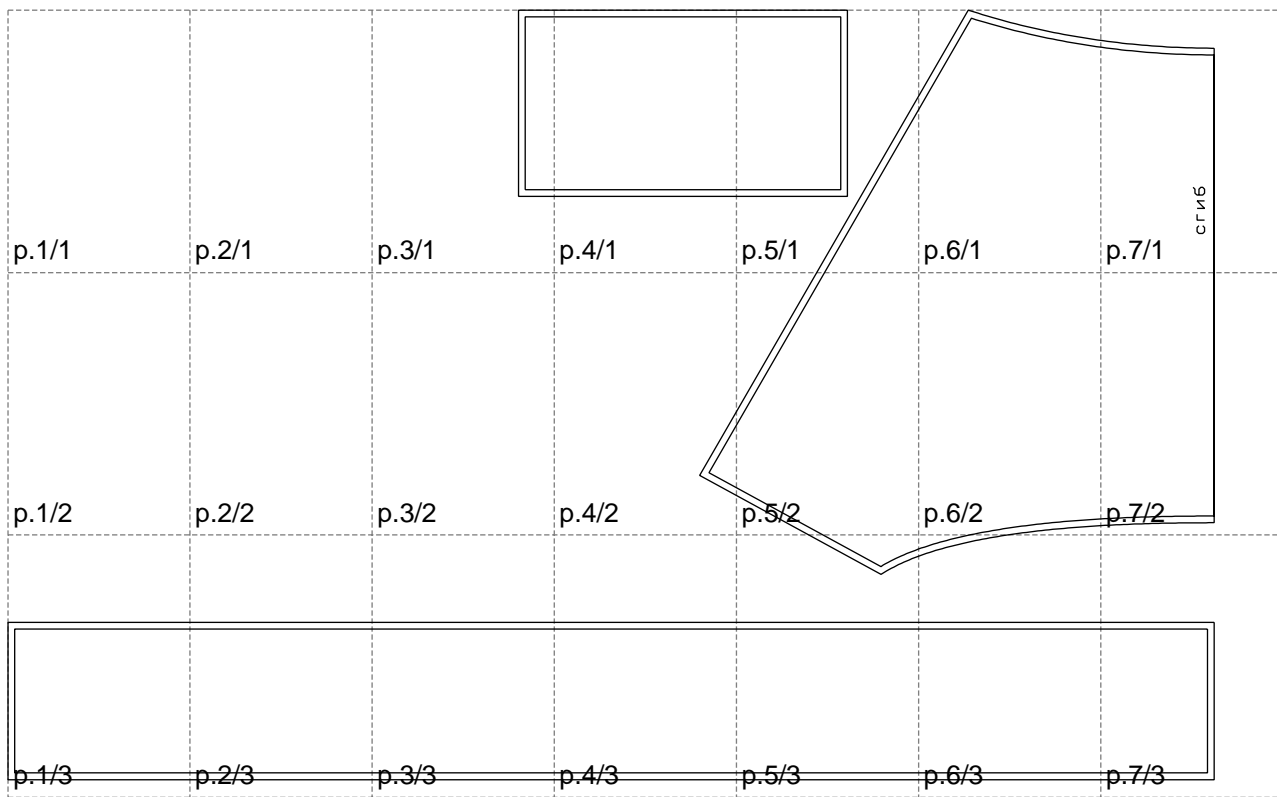

Not for print

Paper size: A4, size:1257.10 x801.77 mm

# Example

size:1428.63 x801.77 mm

Maneken =1 ver.0

rz\_1=170

rz\_16=100

rz\_17=85.4

rz\_18=80.2

rz\_19=108

rz\_20=105.4

---

. . . . .  
. . . . .  
. . . . .