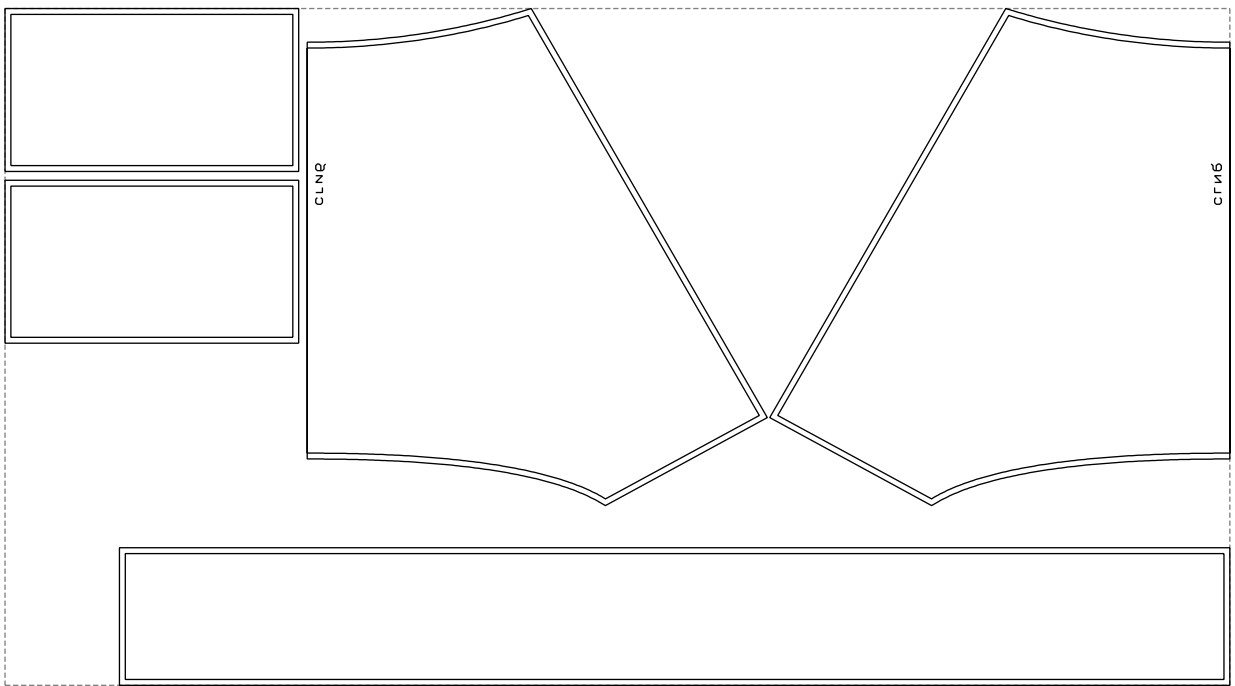

Not for print

Paper size: A4, size:1322.20 x806.18 mm

# Example

size:1458.68 x806.18 mm

Maneken =1 ver.0

rz\_1=170

rz\_16=104

rz\_17=88.9

rz\_18=84.4

rz\_19=112

rz\_20=109.3

---

. . . . .  
. . . . .  
. . . . .