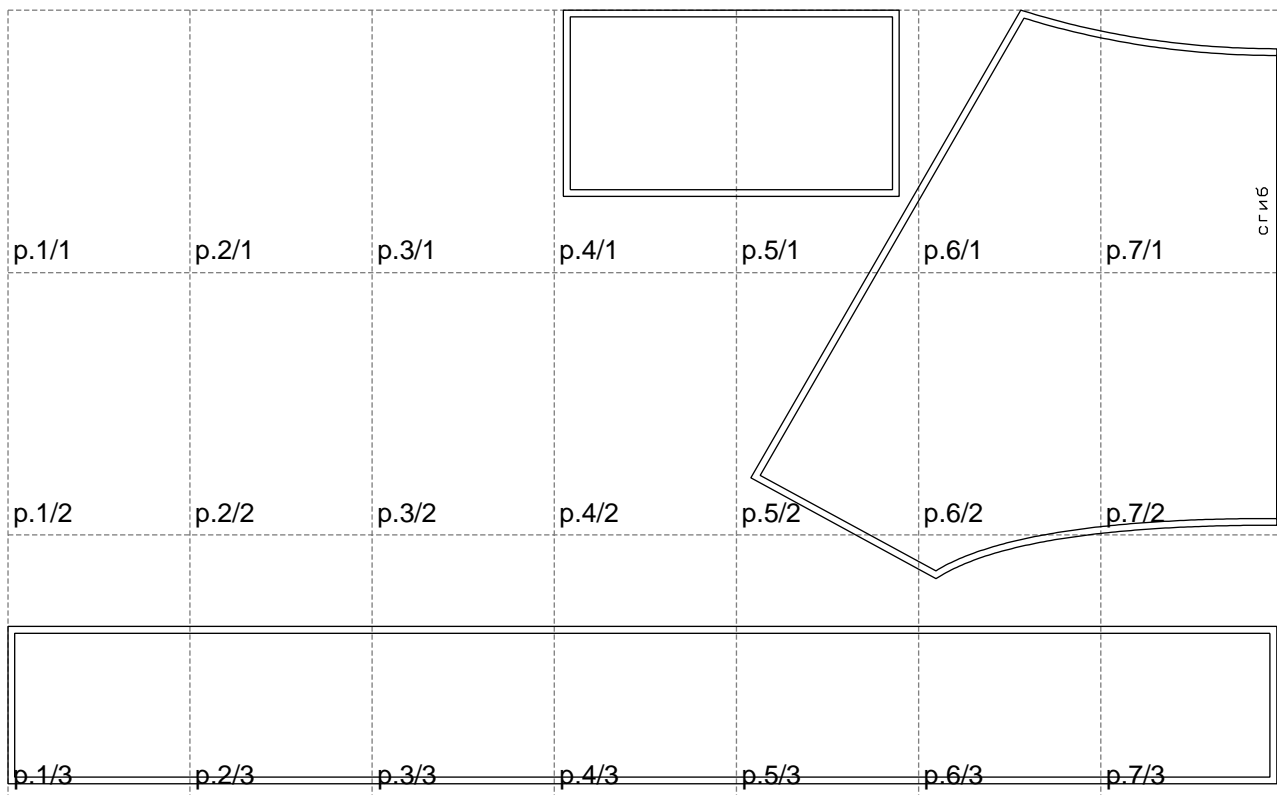

Not for print

Paper size: A4, size:1322.20 x806.18 mm

# Example

size:1458.68 x806.18 mm

Maneken =1 ver.0

rz\_1=170

rz\_16=104

rz\_17=88.9

rz\_18=84.4

rz\_19=112

rz\_20=109.3

---

. . . . .  
. . . . .  
. . . . .