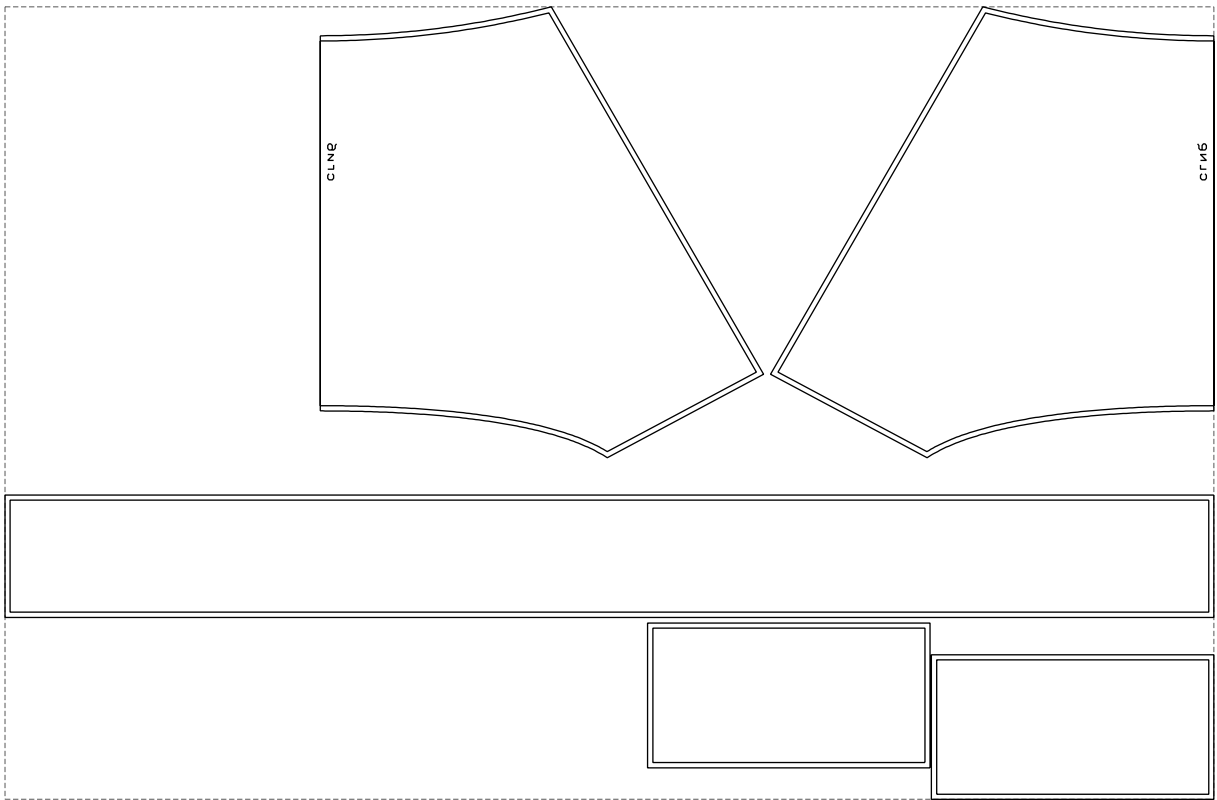

Not for print

Paper size: A4, size:1619.80 x818.25 mm

Example

size:1619.80 x1062.25 mm

Maneken =1 ver.0

rz_1=170

rz_16=120

rz_17=104

rz_18=103.6

rz_19=128

rz_20=125.1

.
.
.