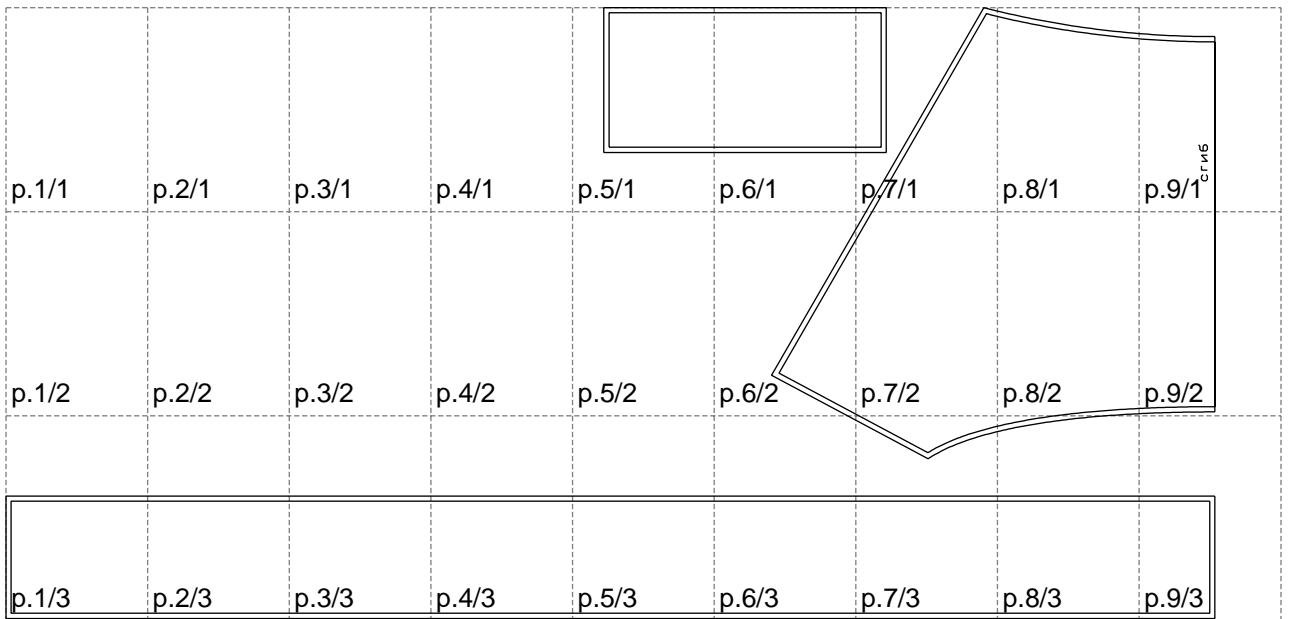

Not for print

Paper size: A4, size:1619.80 x818.25 mm

Example

size:1619.80 x1062.25 mm

Maneken =1 ver.0

rz_1=170

rz_16=120

rz_17=104

rz_18=103.6

rz_19=128

rz_20=125.1

.
.
.