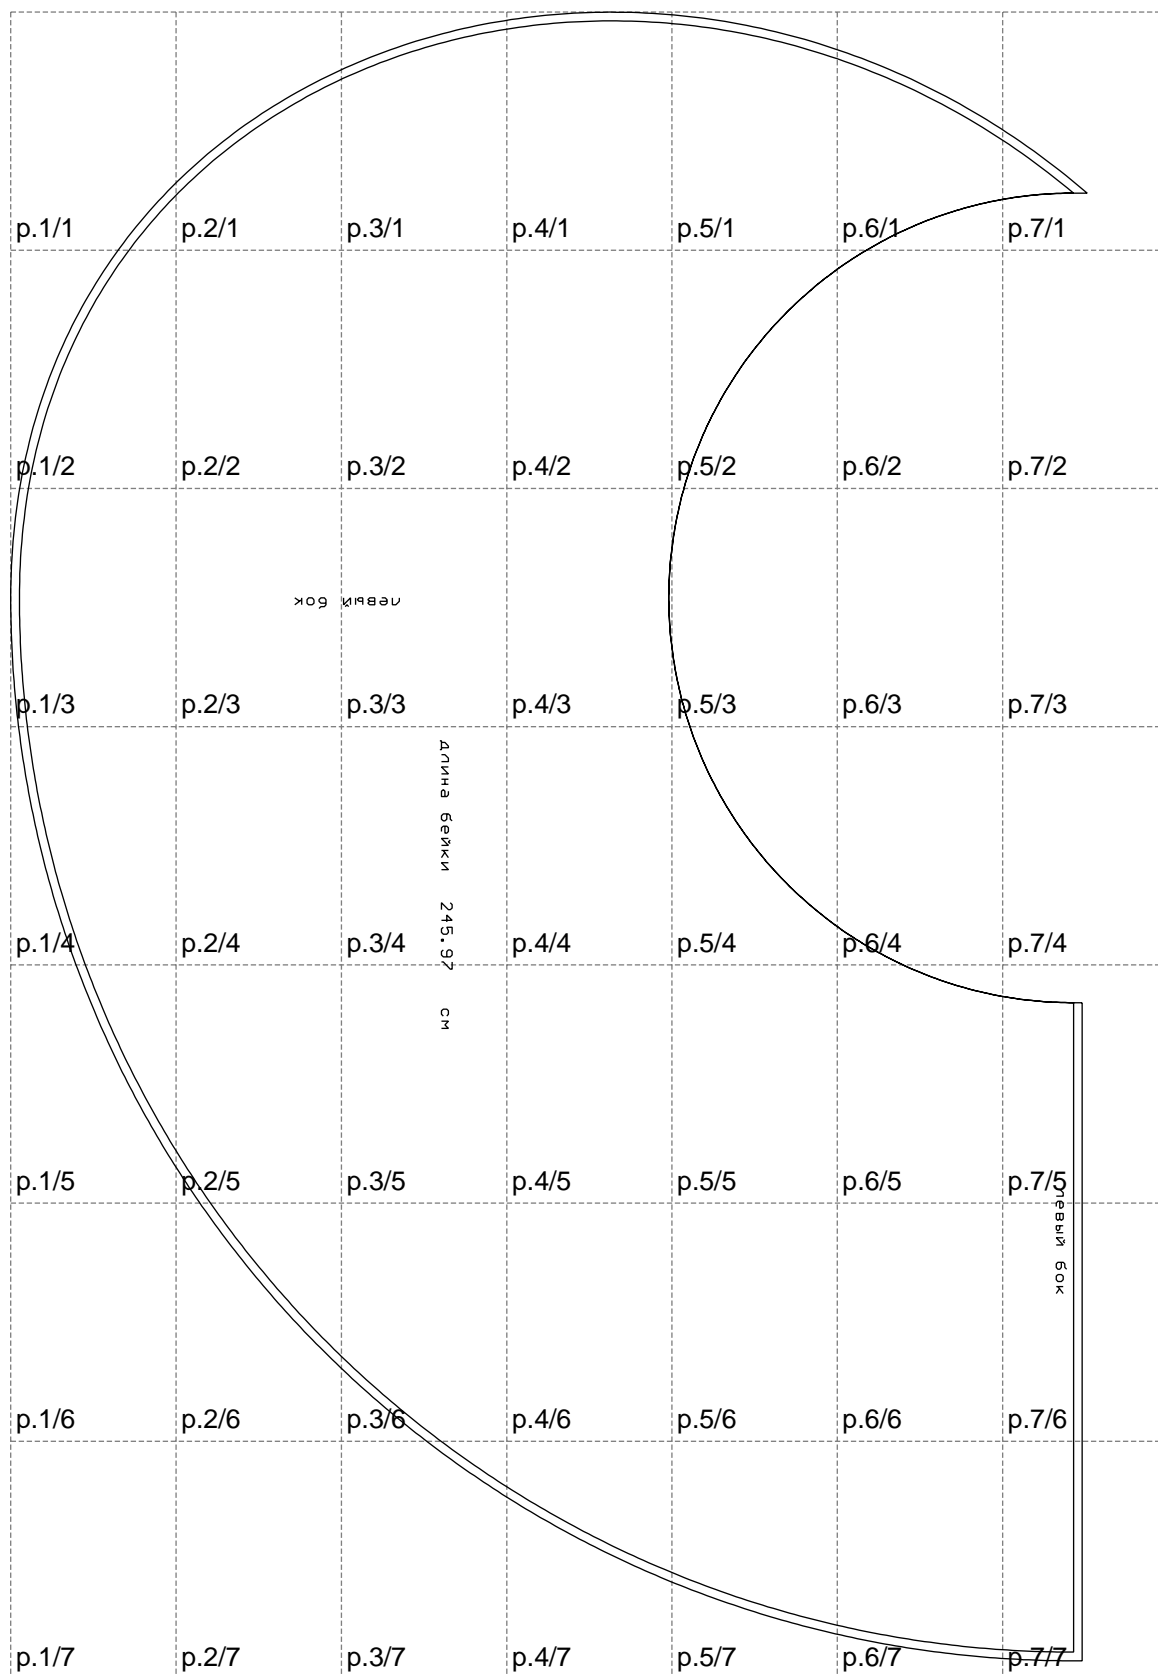

Not for print

Paper size: A4, size:1235.70 x1892.57 mm

Example

size:1235.70 x1892.57 mm

Maneken =1 ver.0

rz_1=170

rz_16=88

rz_17=75.6

rz_18=67.6

rz_19=96

rz_20=94.6

.
.
.