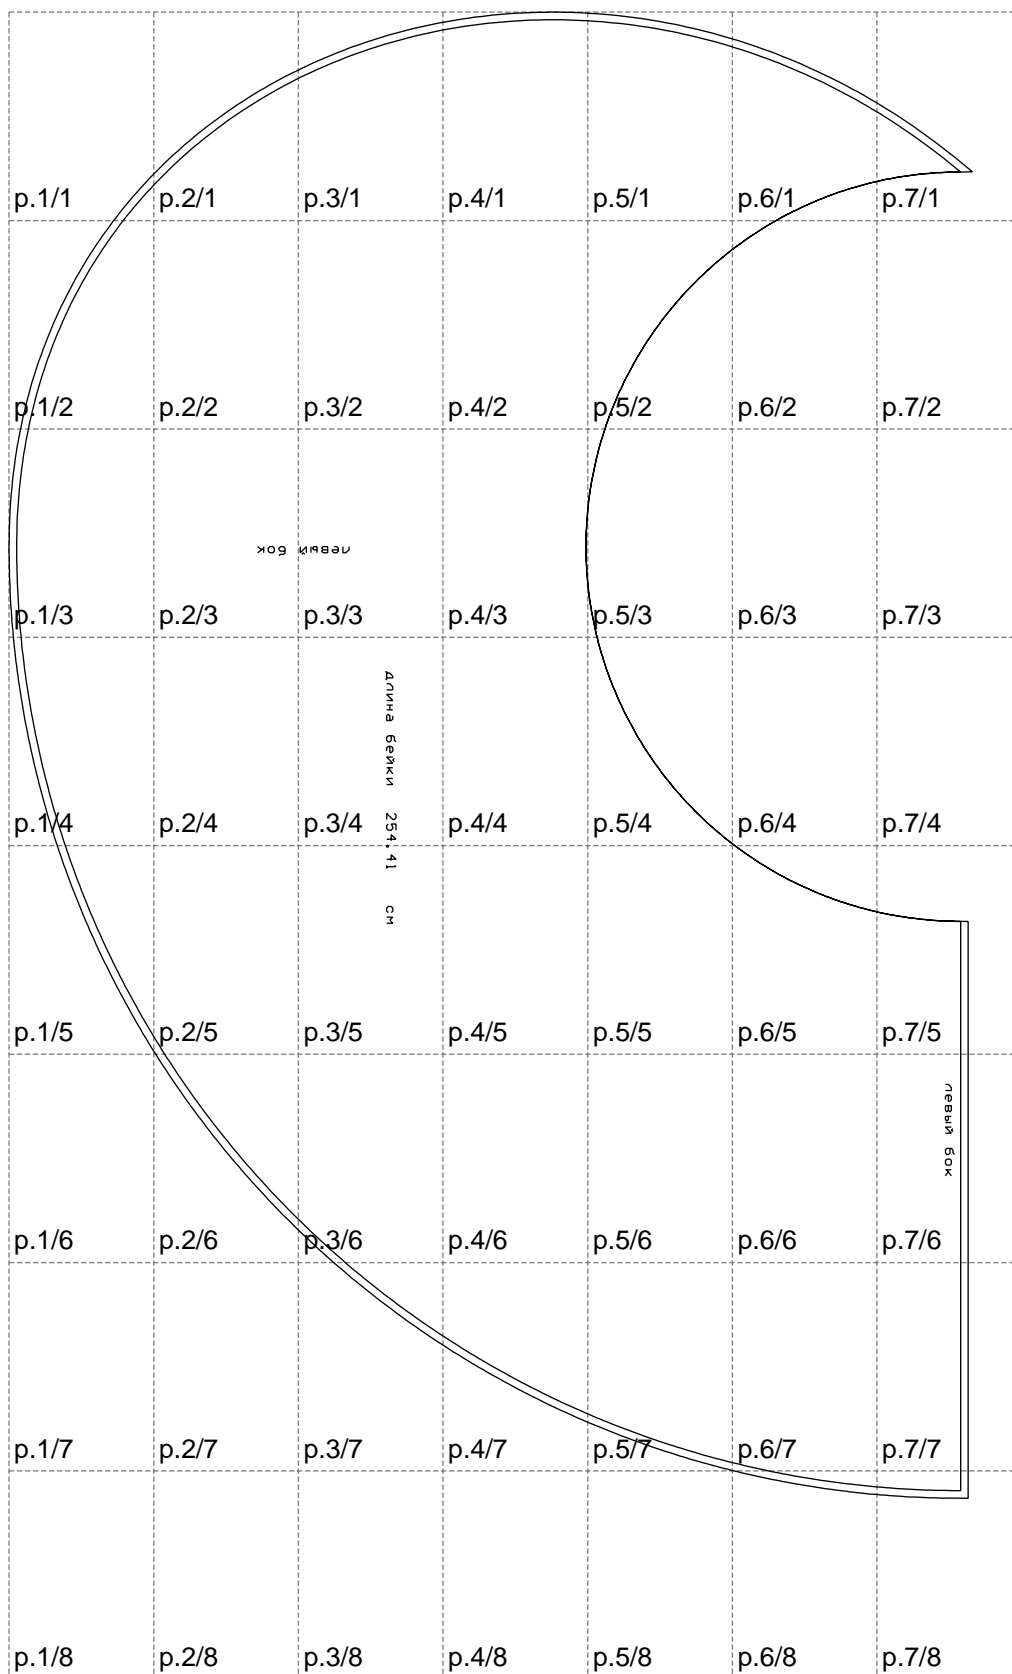

Not for print

Paper size: A4, size:1263.98 x1949.64 mm

# Example

size:1263.98 x1949.64 mm

Maneken =1 ver.0

rz\_1=170

rz\_16=92

rz\_17=78.8

rz\_18=71.8

rz\_19=100

rz\_20=98.1

---

. . . . .  
. . . . .  
. . . . .