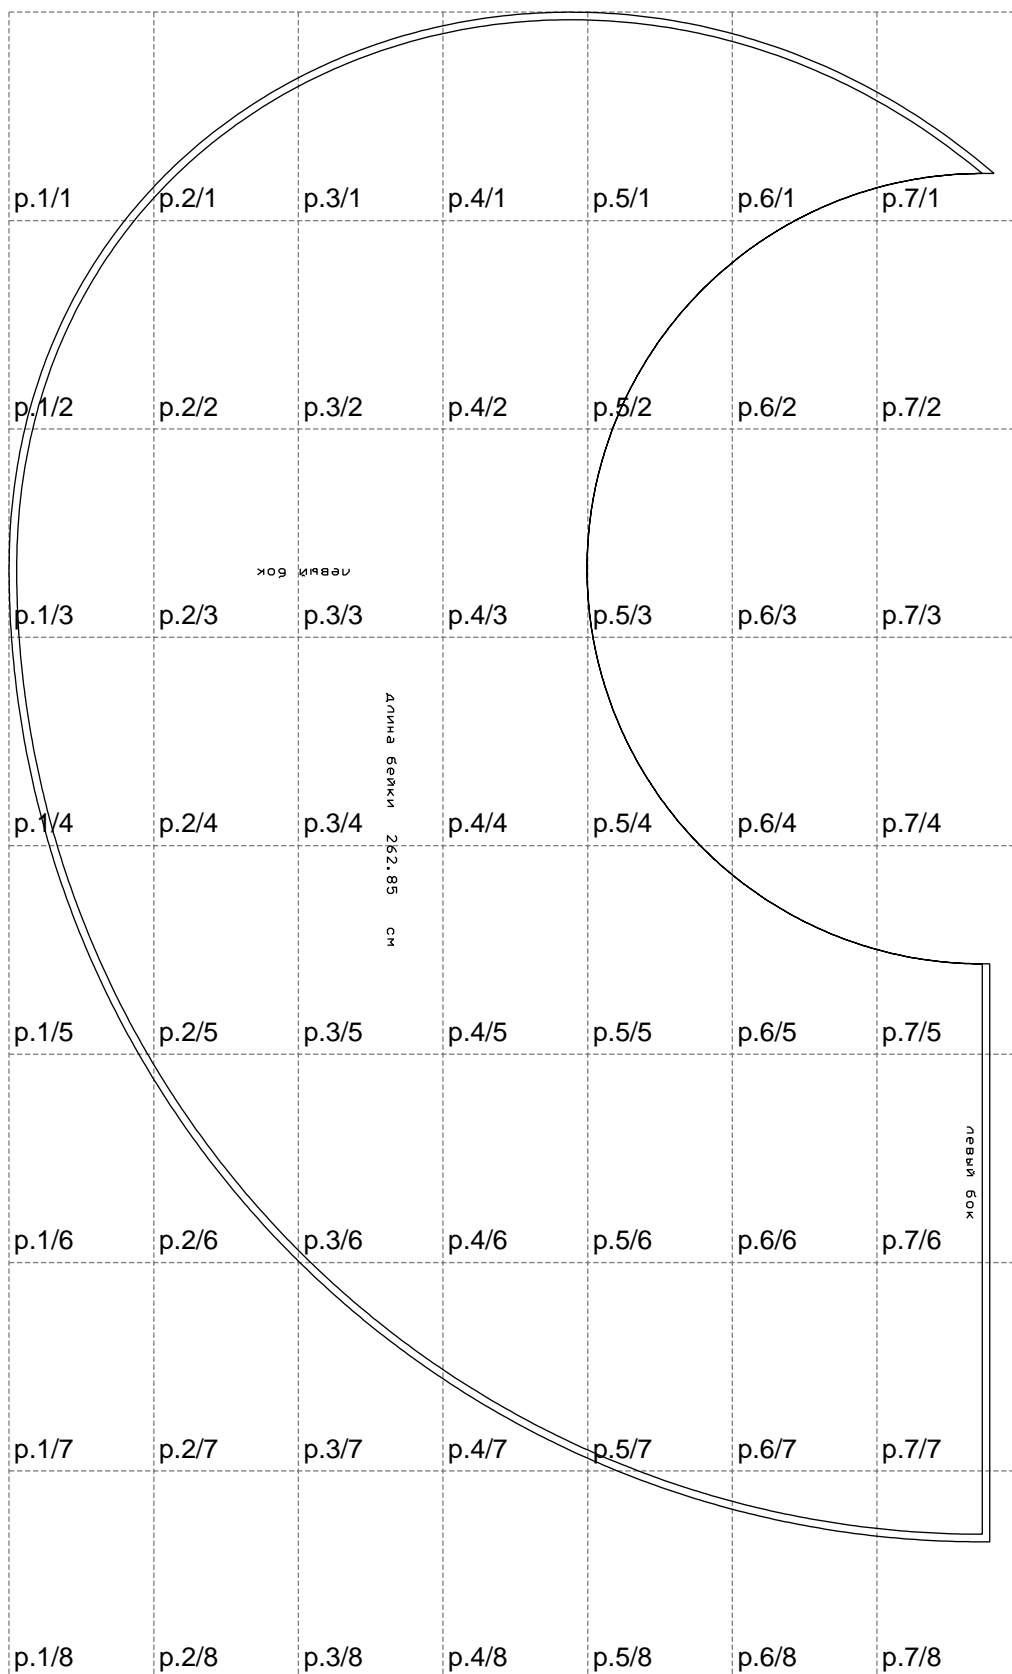

Not for print

Paper size: A4, size:1292.26 x2006.84 mm

# Example

size:1292.26 x2006.84 mm

Maneken =1 ver.0

rz\_1=170

rz\_16=96

rz\_17=82

rz\_18=76

rz\_19=104

rz\_20=101.8

---

. . . . .  
. . . . .  
. . . . .