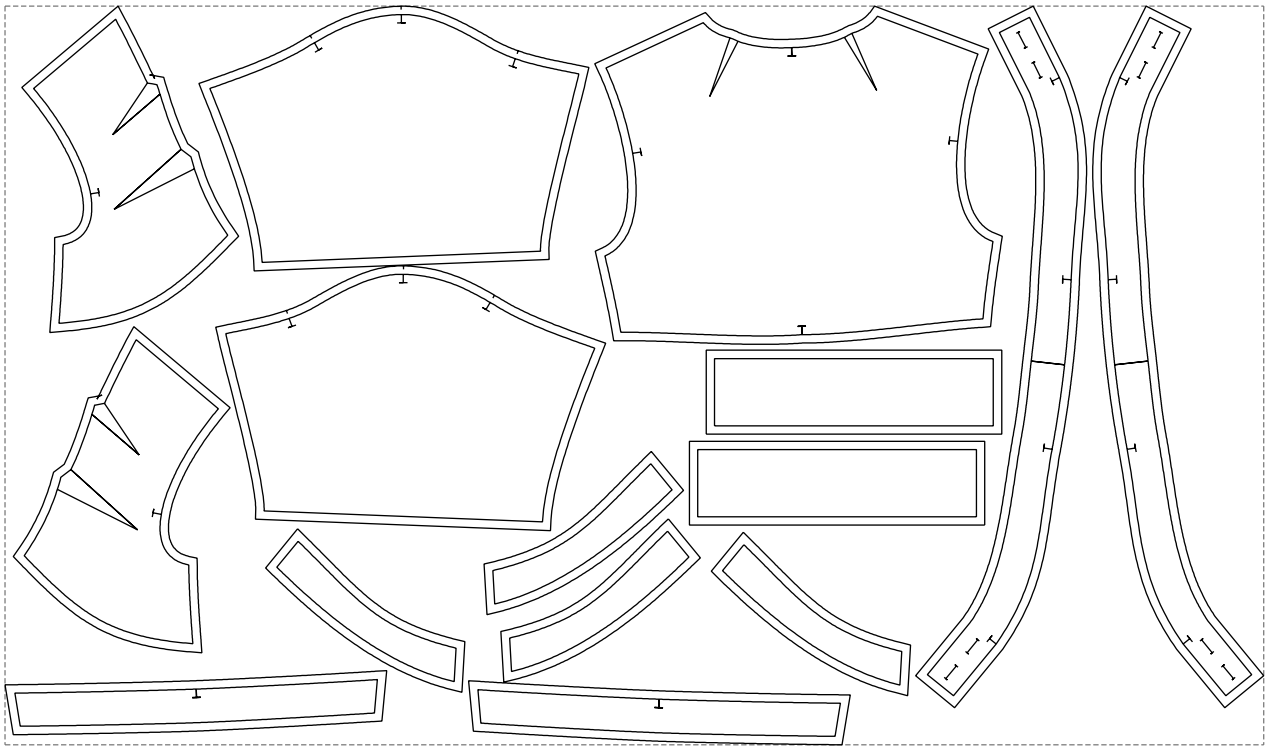

Not for print

Paper size: A4, size:1378.99 x835.60 mm

# Example

size:1499.00 x879.81 mm

Maneken =1 ver.0

rz\_1=170

rz\_16=88

rz\_17=75.6

rz\_18=67.6

rz\_19=96

rz\_20=94.6

---

. . . . .  
. . . . .  
. . . . .