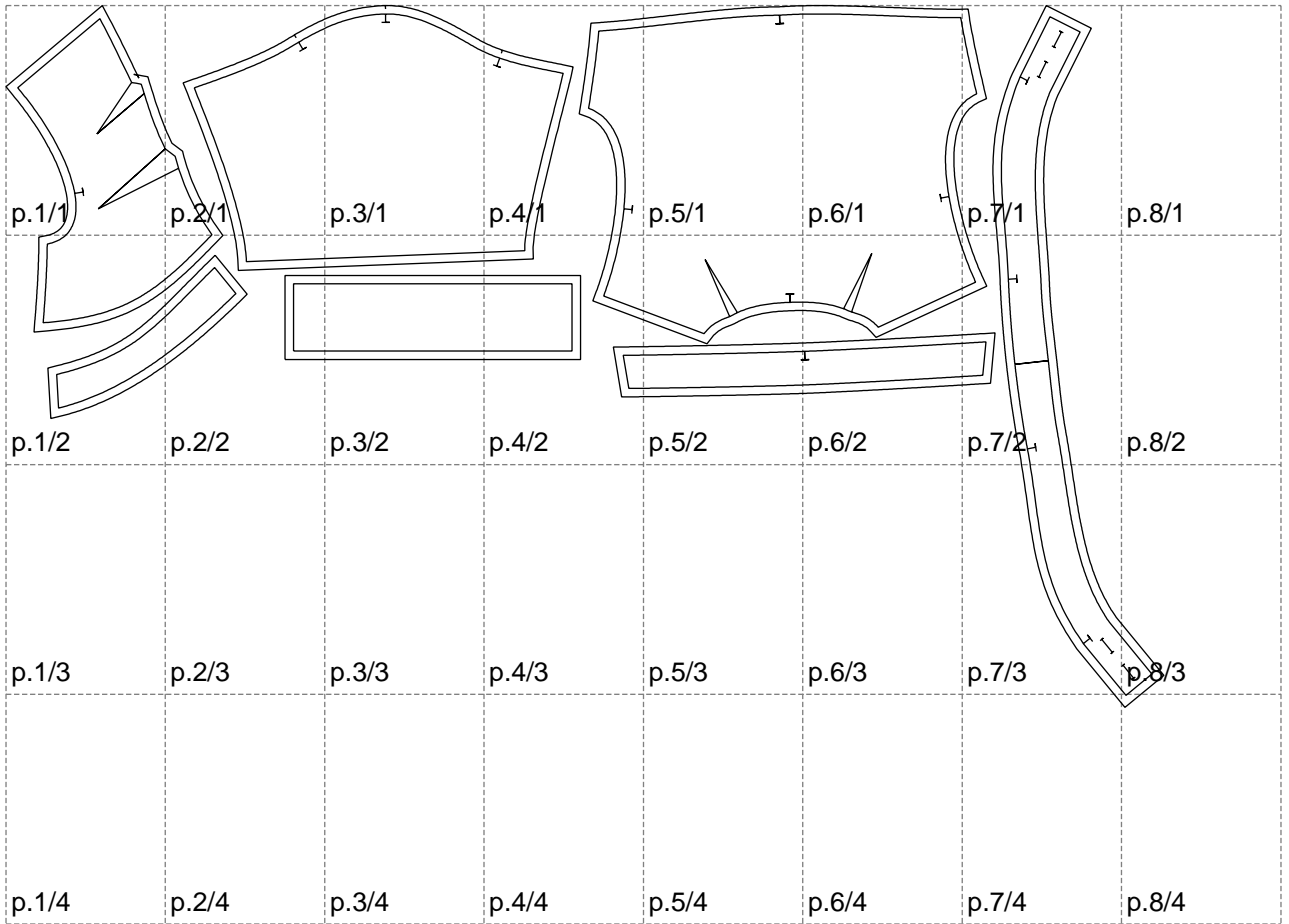

Not for print

Paper size: A4, size:1378.99 x835.60 mm

# Example

size:1499.00 x879.81 mm

Maneken =1 ver.0

rz\_1=170

rz\_16=88

rz\_17=75.6

rz\_18=67.6

rz\_19=96

rz\_20=94.6

---

. . . . .  
. . . . .  
. . . . .