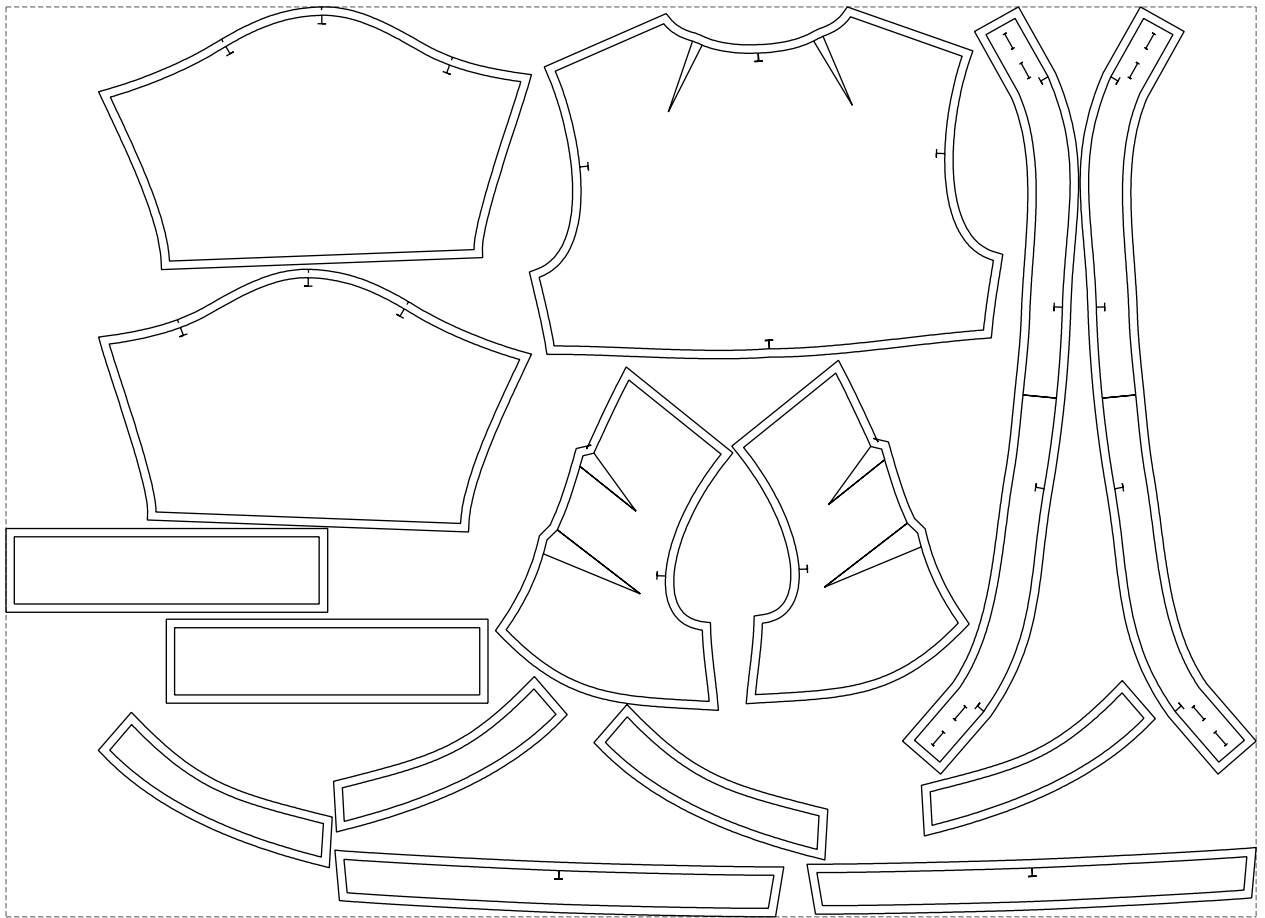

Not for print

Paper size: A4, size:1399.00 x913.84 mm

# Example

size:1488.95 x1083.87 mm

Maneken =1 ver.0

rz\_1=170

rz\_16=104

rz\_17=88.9

rz\_18=84.4

rz\_19=112

rz\_20=109.3

---

. . . . .  
. . . . .  
. . . . .