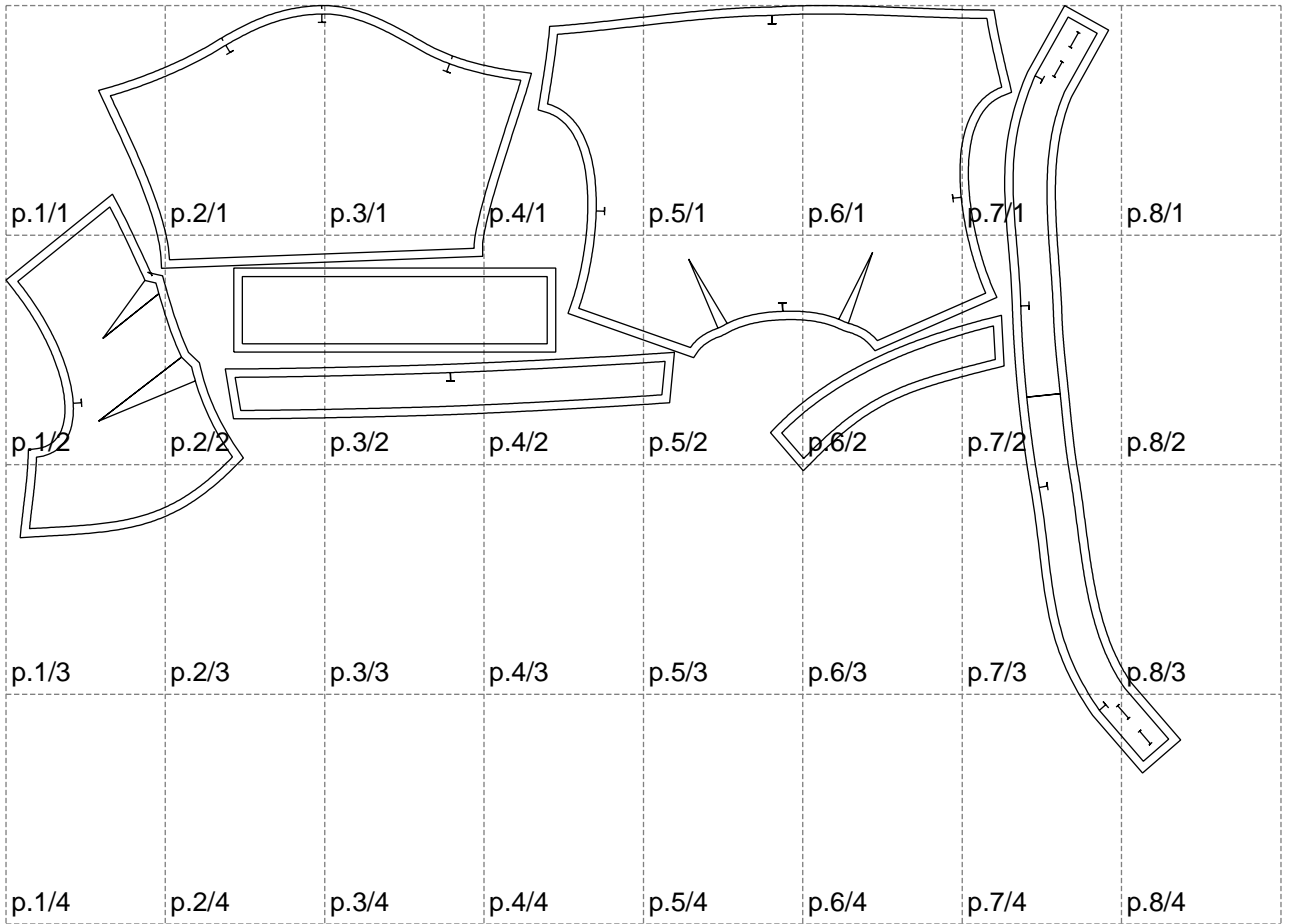

Not for print

Paper size: A4, size:1399.00 x913.84 mm

# Example

size:1488.95 x1083.87 mm

Maneken =1 ver.0

rz\_1=170

rz\_16=104

rz\_17=88.9

rz\_18=84.4

rz\_19=112

rz\_20=109.3

---

. . . . .  
. . . . .  
. . . . .