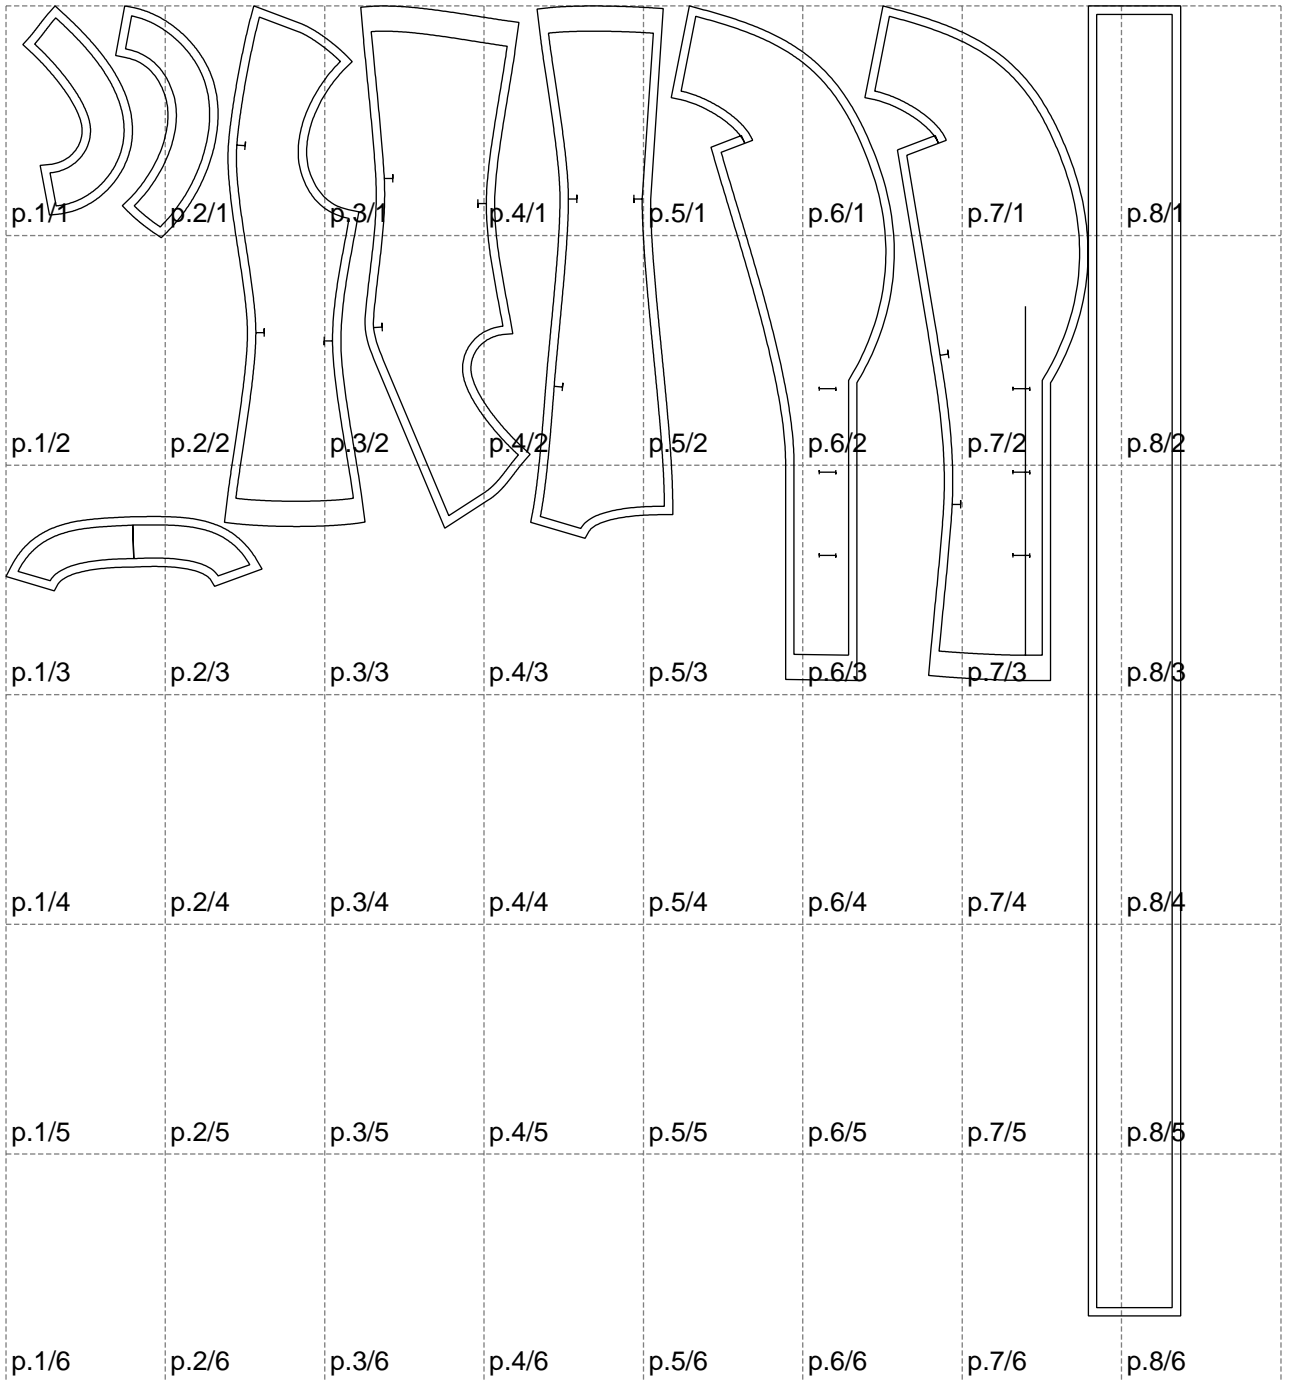

Not for print

Paper size: A4, size:1399.00 x1560.00 mm

# Example

size:1499.00 x1253.70 mm

Maneken =1 ver.0

rz\_1=170

rz\_16=88

rz\_17=75.6

rz\_18=67.6

rz\_19=96

rz\_20=94.6

---

. . . . .  
. . . . .  
. . . . .