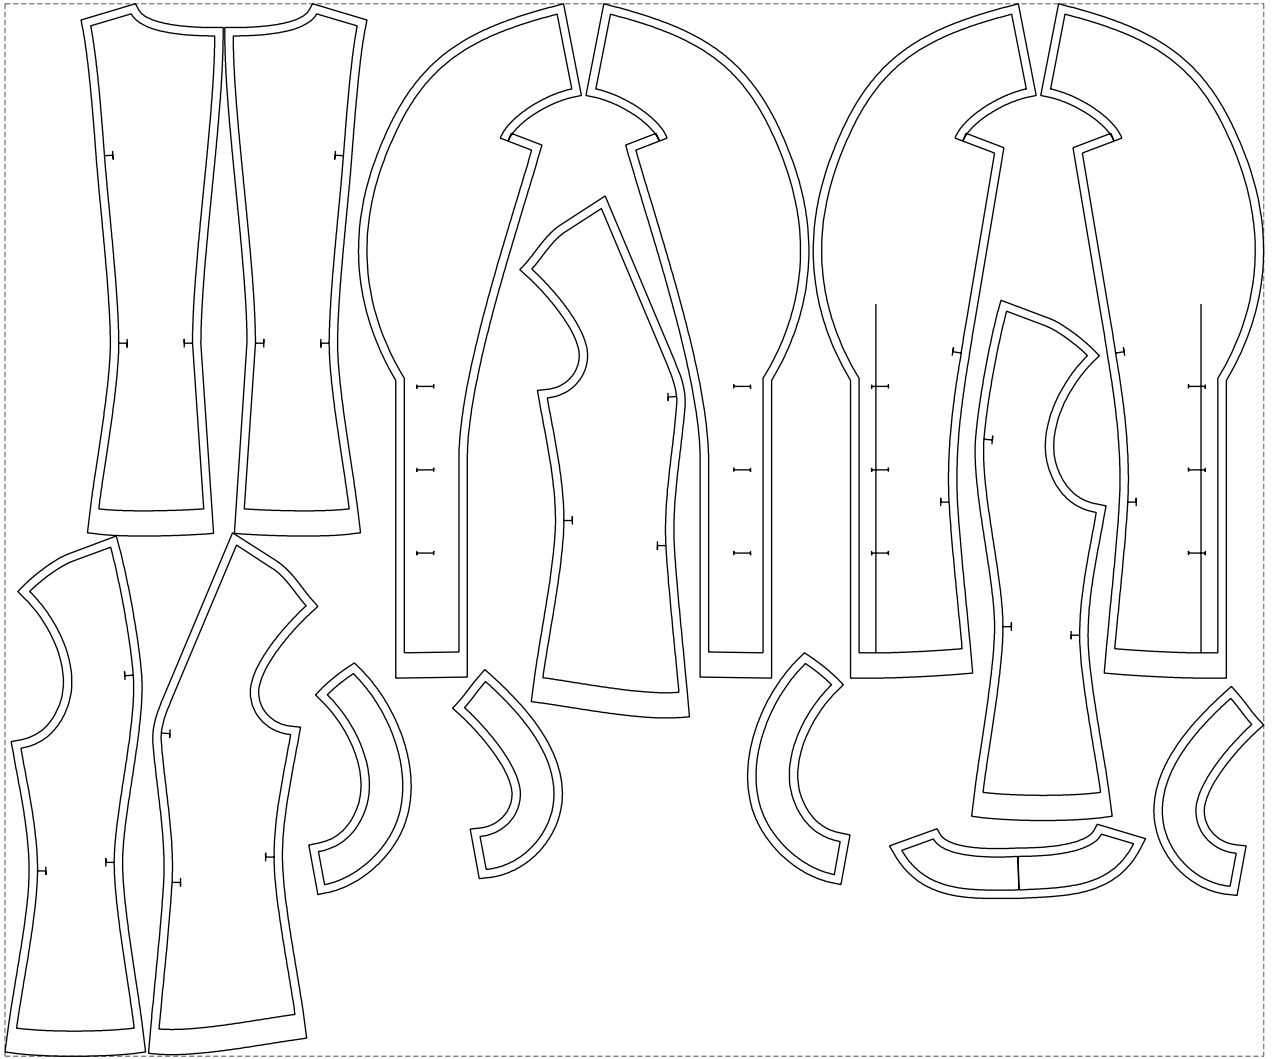

Not for print

Paper size: A4, size:1399.00 x1560.00 mm

# Example

size:1499.00 x1253.70 mm

Maneken =1 ver.0

rz\_1=170

rz\_16=88

rz\_17=75.6

rz\_18=67.6

rz\_19=96

rz\_20=94.6

---

. . . . .  
. . . . .  
. . . . .