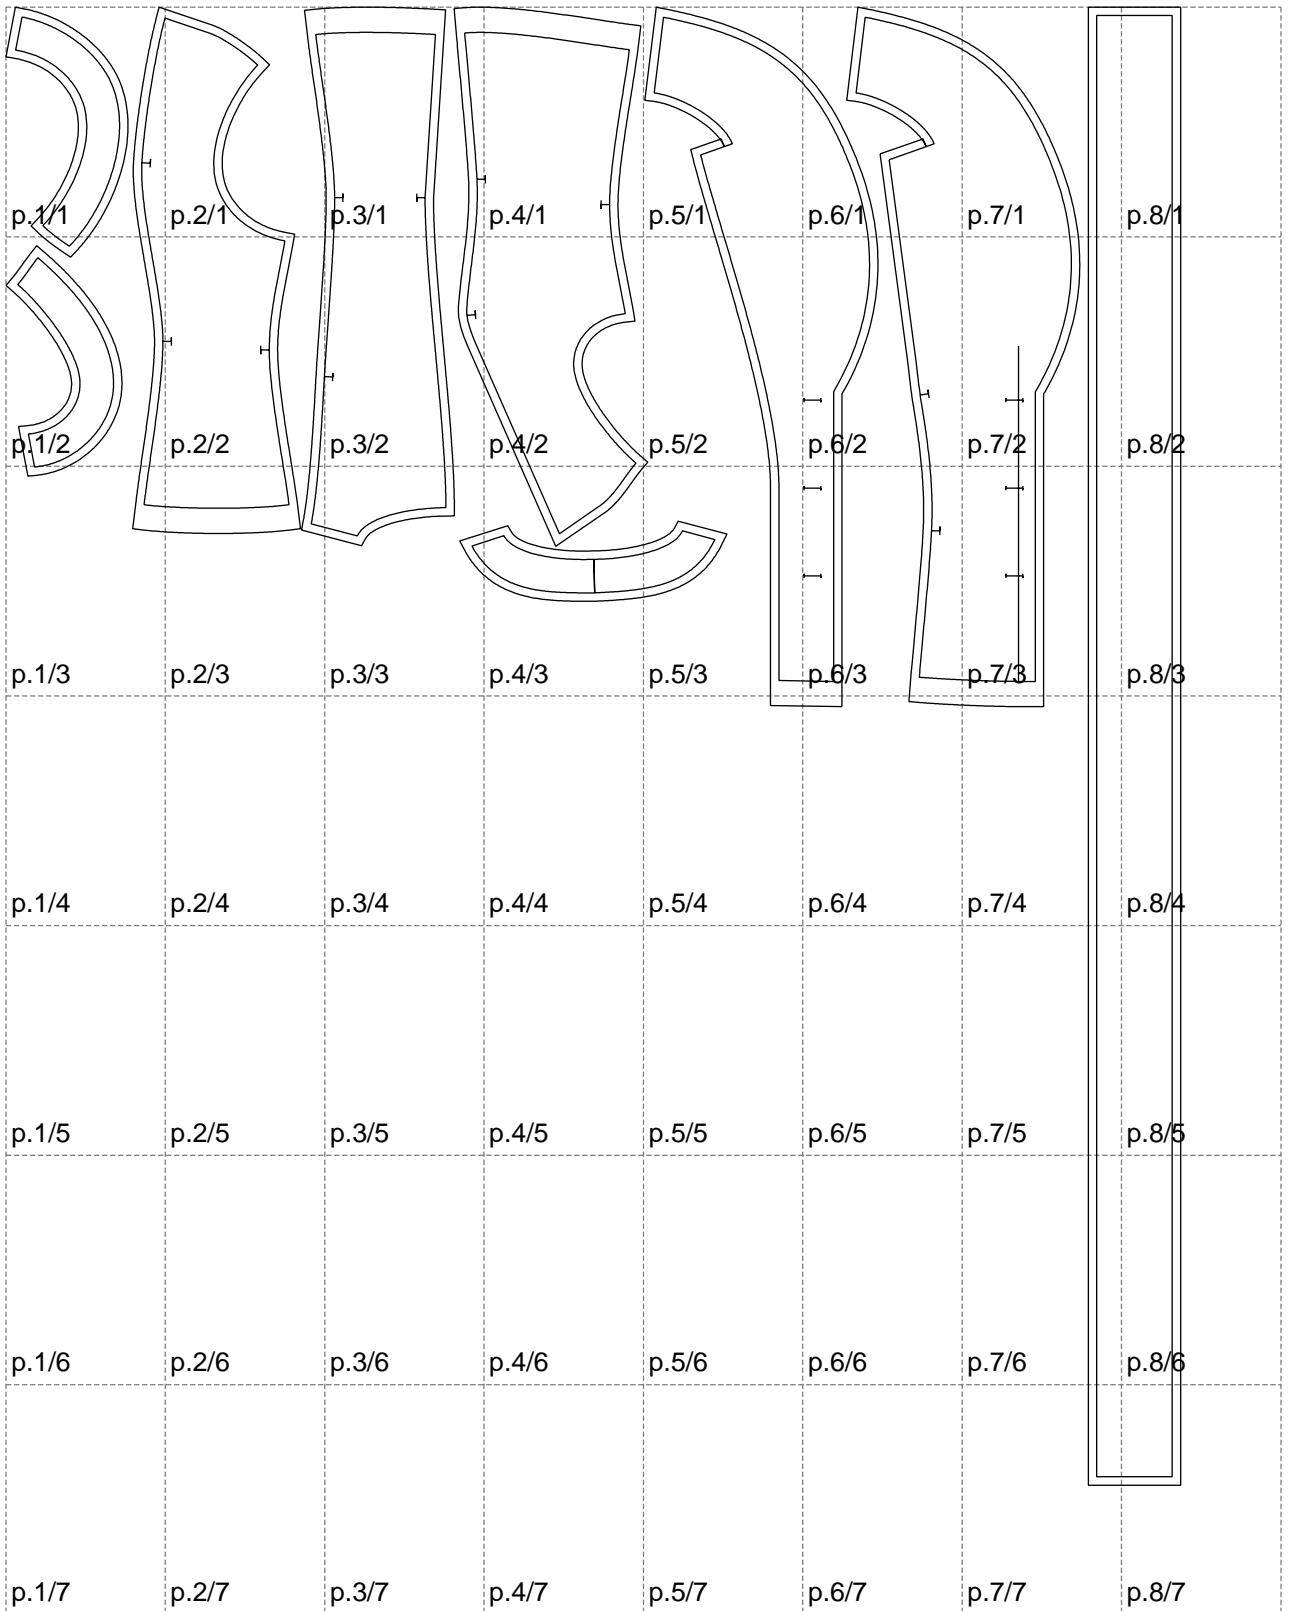

Not for print

Paper size: A4, size:1399.00 x1760.00 mm

# Example

size:1499.00 x1458.96 mm

Maneken =1 ver.0

rz\_1=170

rz\_16=108

rz\_17=92.5

rz\_18=89.2

rz\_19=116

rz\_20=113

---

. . . . .  
. . . . .  
. . . . .