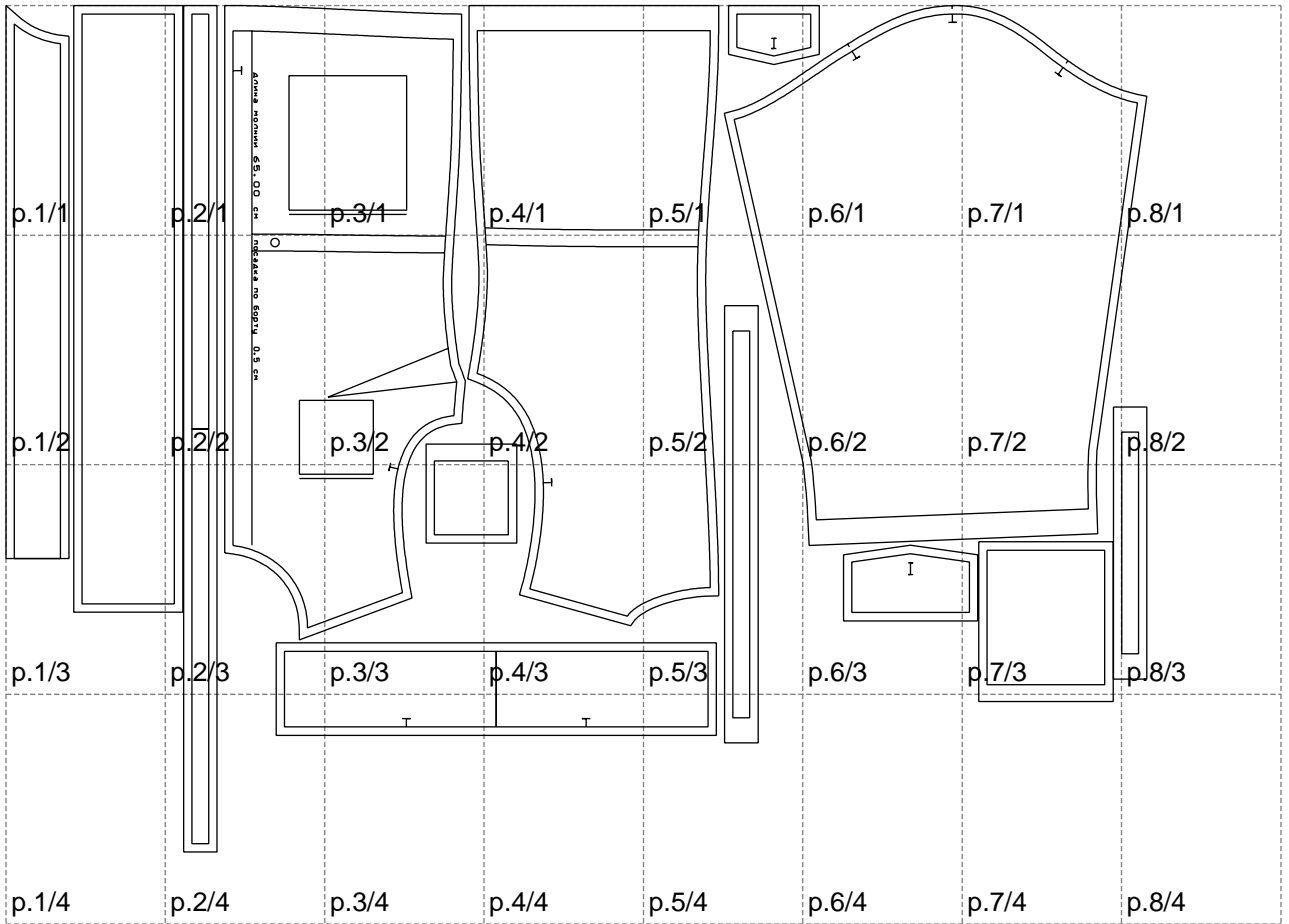

Not for print

Paper size: A4, size:1358.88 x1007.99 mm

Example

size:1499.00 x1518.86 mm

Maneken =1 ver.0

rz_1=170

rz_16=92

rz_17=78.8

rz_18=71.8

rz_19=100

rz_20=98.1

.
.
.