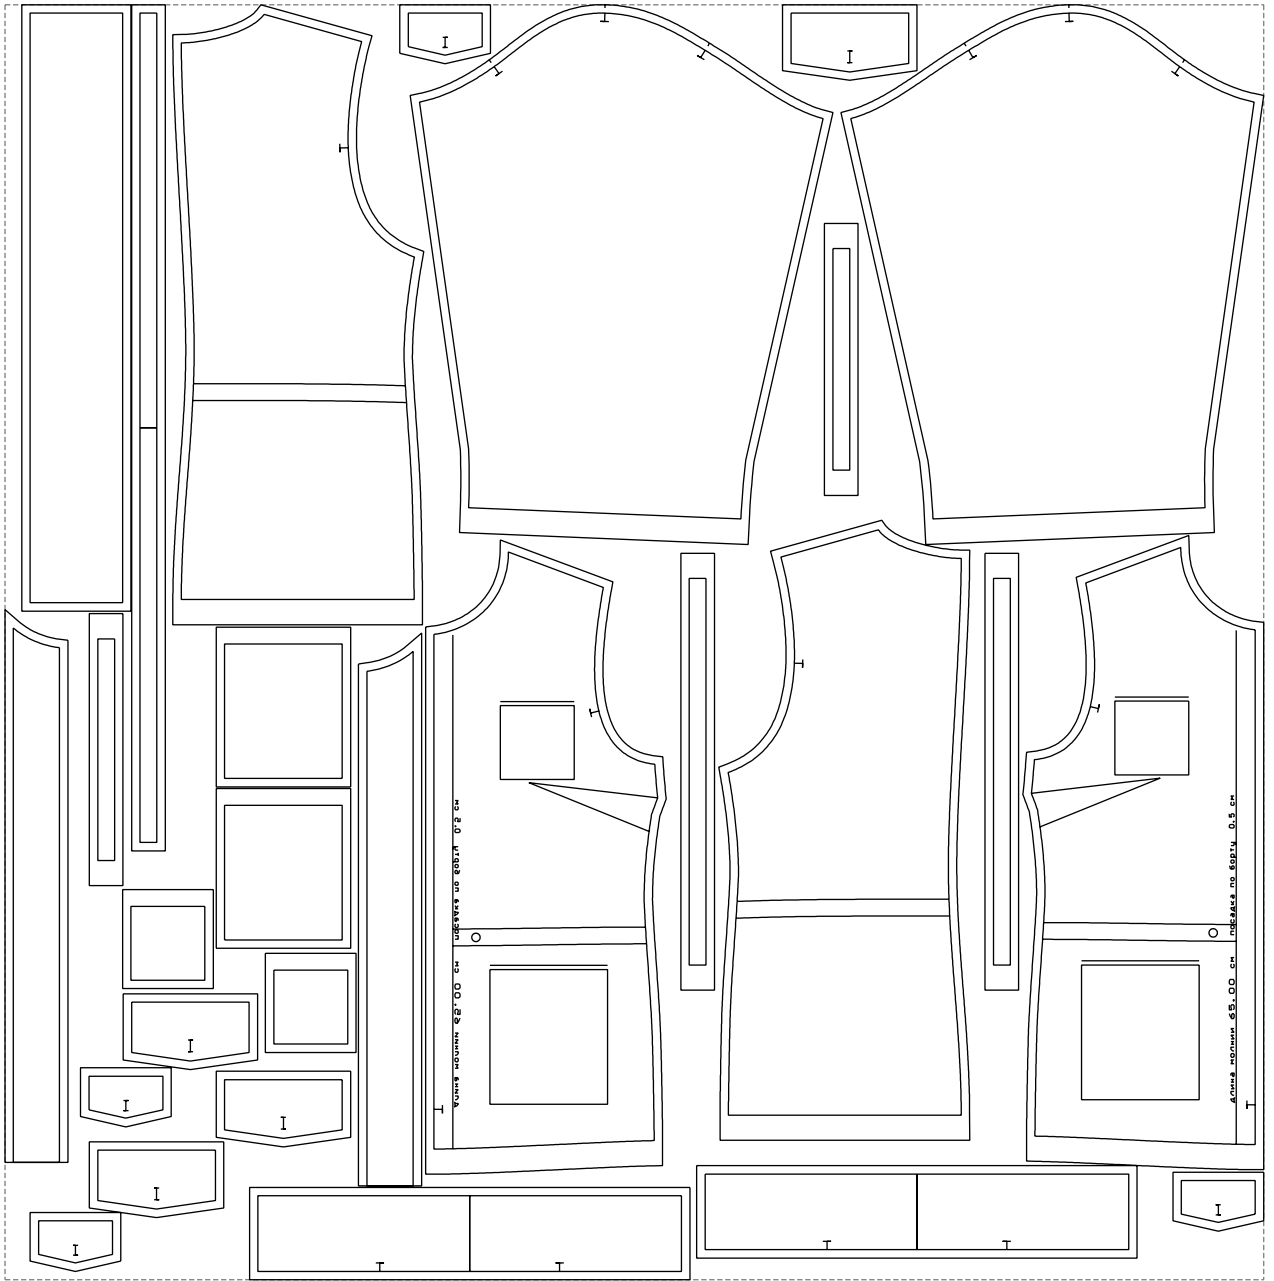

Not for print

Paper size: A4, size:1358.88 x1007.99 mm

Example

size:1499.00 x1518.86 mm

Maneken =1 ver.0

rz_1=170

rz_16=92

rz_17=78.8

rz_18=71.8

rz_19=100

rz_20=98.1

.
.
.