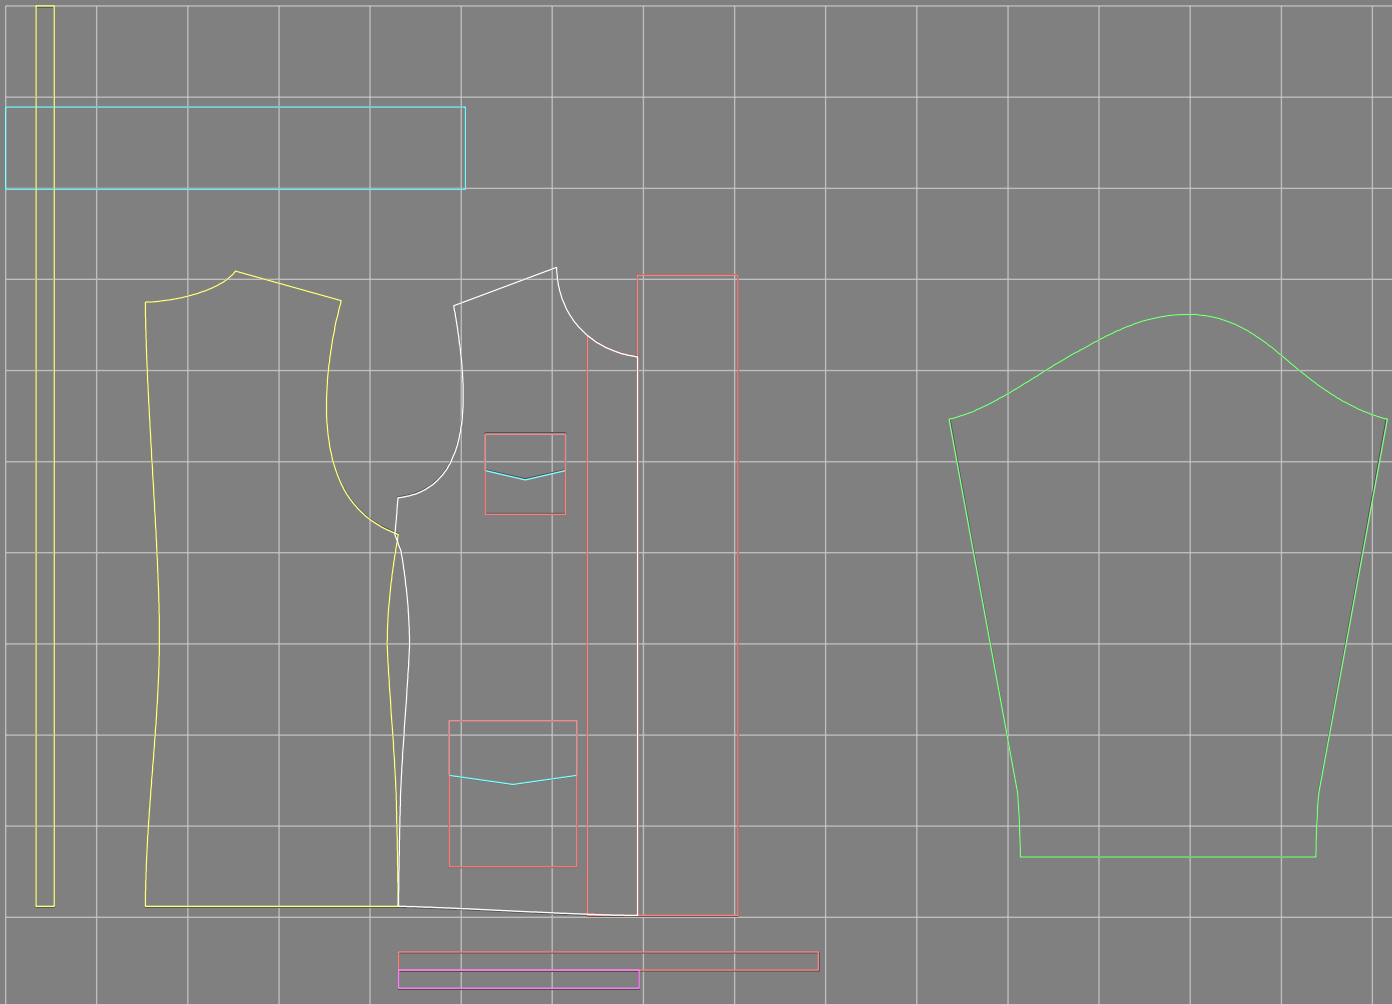

Not for print

Paper size: A4, size:1358.88 x1007.99 mm

Example

size:1499.00 x1518.86 mm

Maneken =1 ver.0

rz_1=170

rz_16=92

rz_17=78.8

rz_18=71.8

rz_19=100

rz_20=98.1

.
.
.