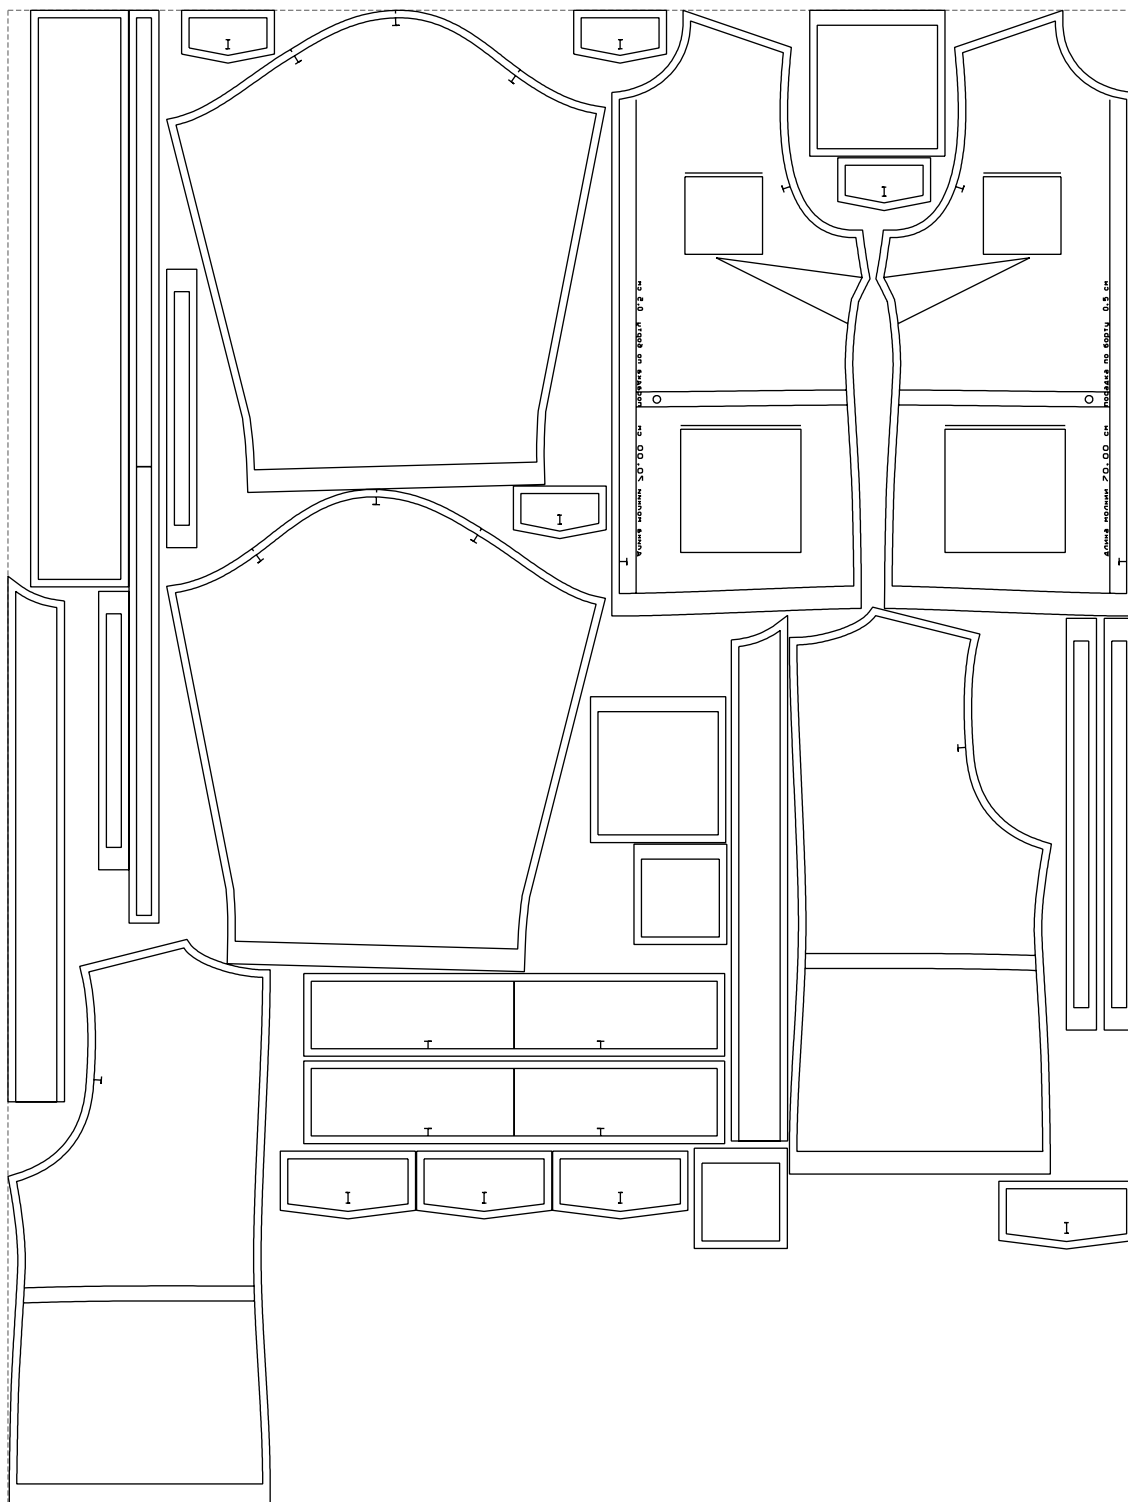

Not for print

Paper size: A4, size:1399.00 x1401.22 mm

# Example

size:1499.00 x1991.99 mm

Maneken =1 ver.0

rz\_1=170

rz\_16=112

rz\_17=96.2

rz\_18=94

rz\_19=120

rz\_20=117

---

. . . . .  
. . . . .  
. . . . .