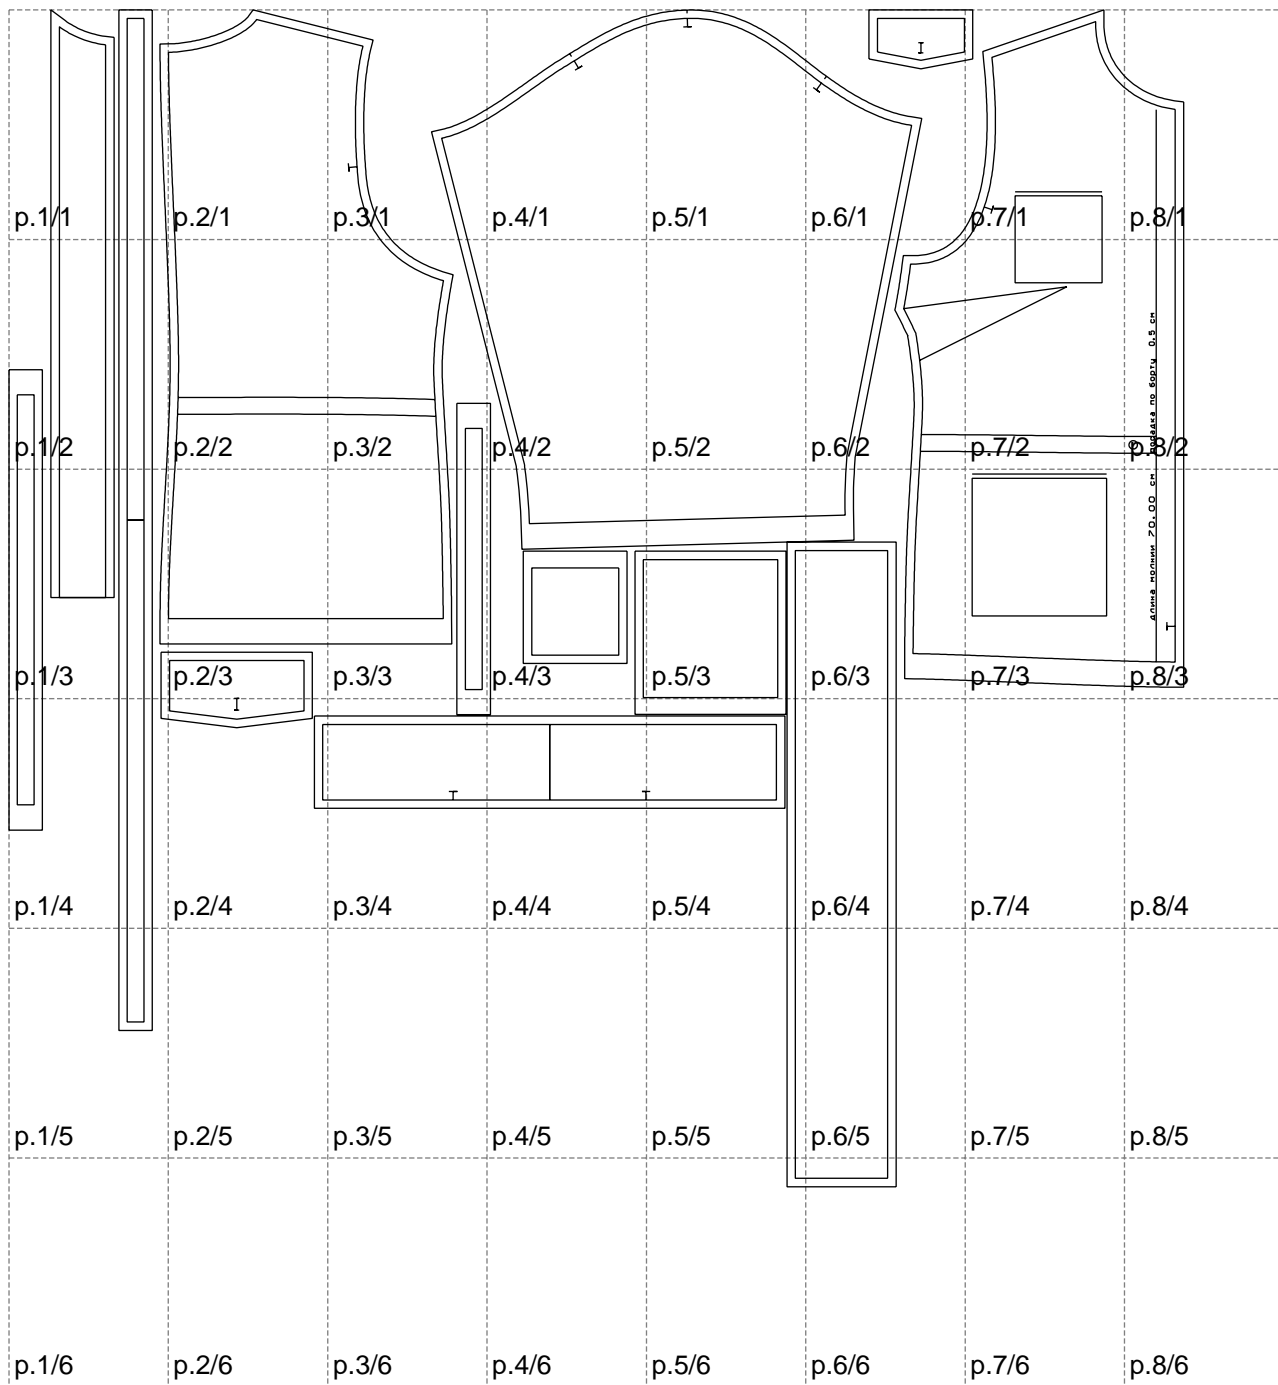

Not for print

Paper size: A4, size:1399.00 x1401.22 mm

# Example

size:1499.00 x1991.99 mm

Maneken =1 ver.0

rz\_1=170

rz\_16=112

rz\_17=96.2

rz\_18=94

rz\_19=120

rz\_20=117

---

. . . . .  
. . . . .  
. . . . .