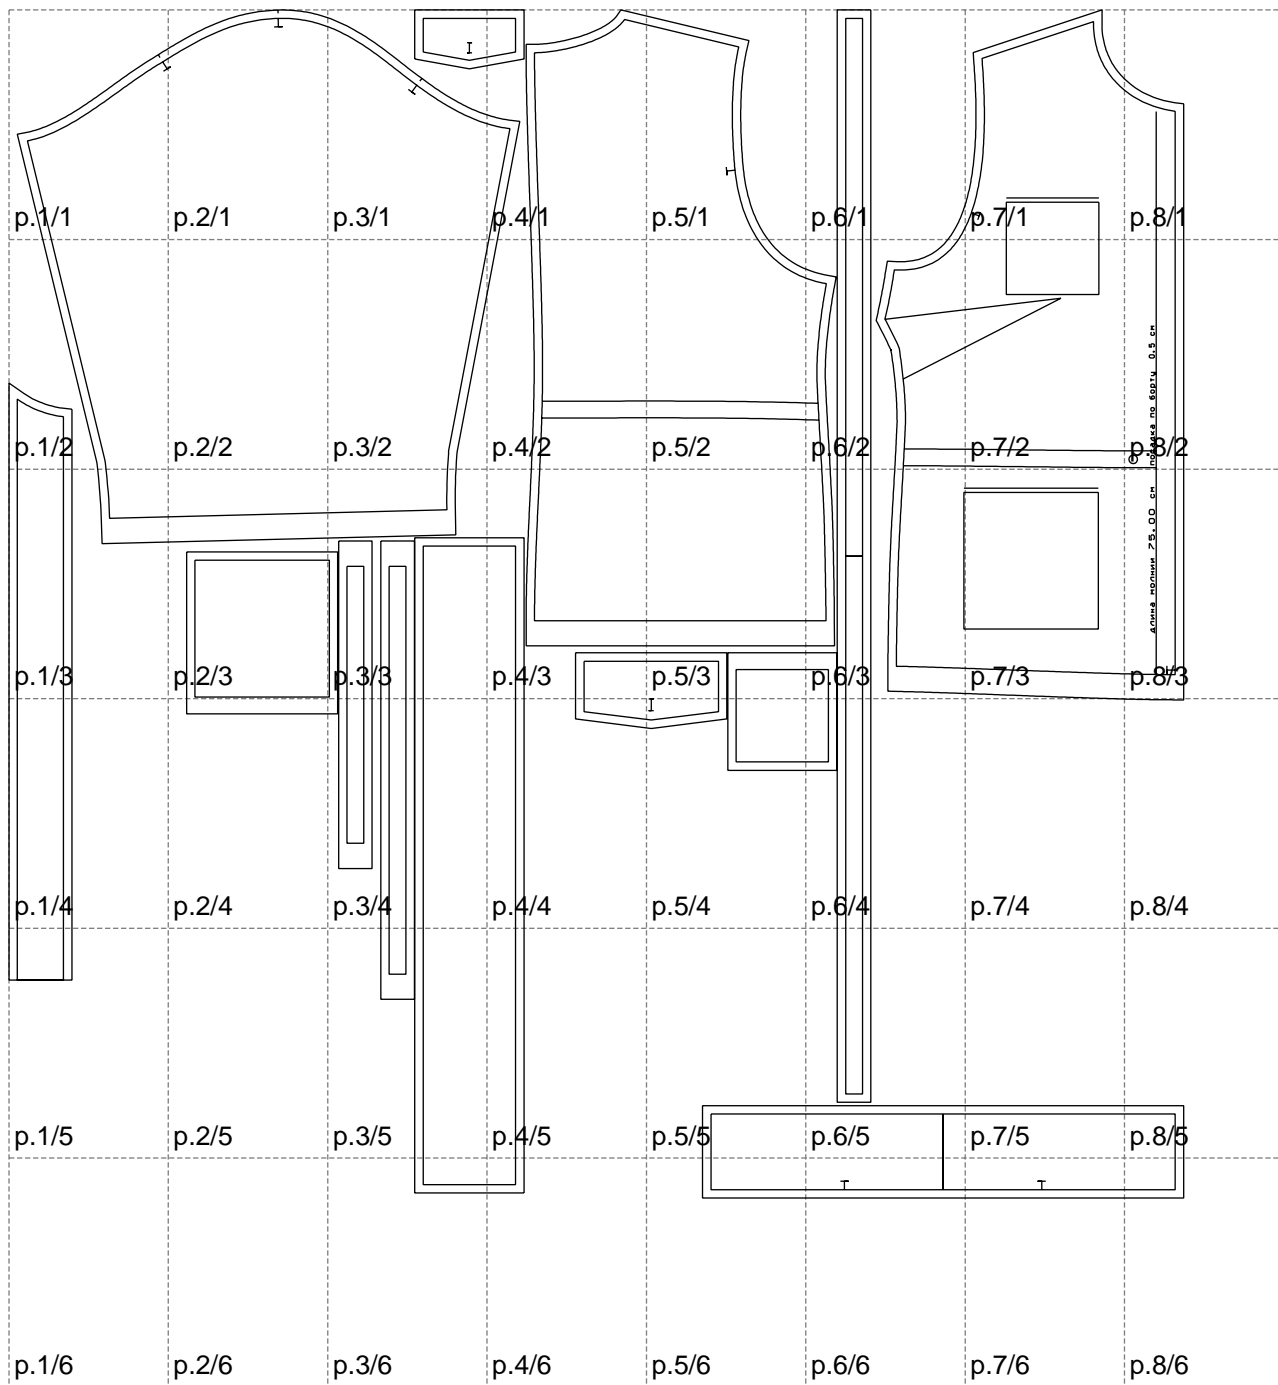

Not for print

Paper size: A4, size:1399.00 x1414.76 mm

# Example

size:1488.91 x2221.24 mm

Maneken =1 ver.0

rz\_1=170

rz\_16=120

rz\_17=104

rz\_18=103.6

rz\_19=128

rz\_20=125.1

---

. . . . .  
. . . . .  
. . . . .