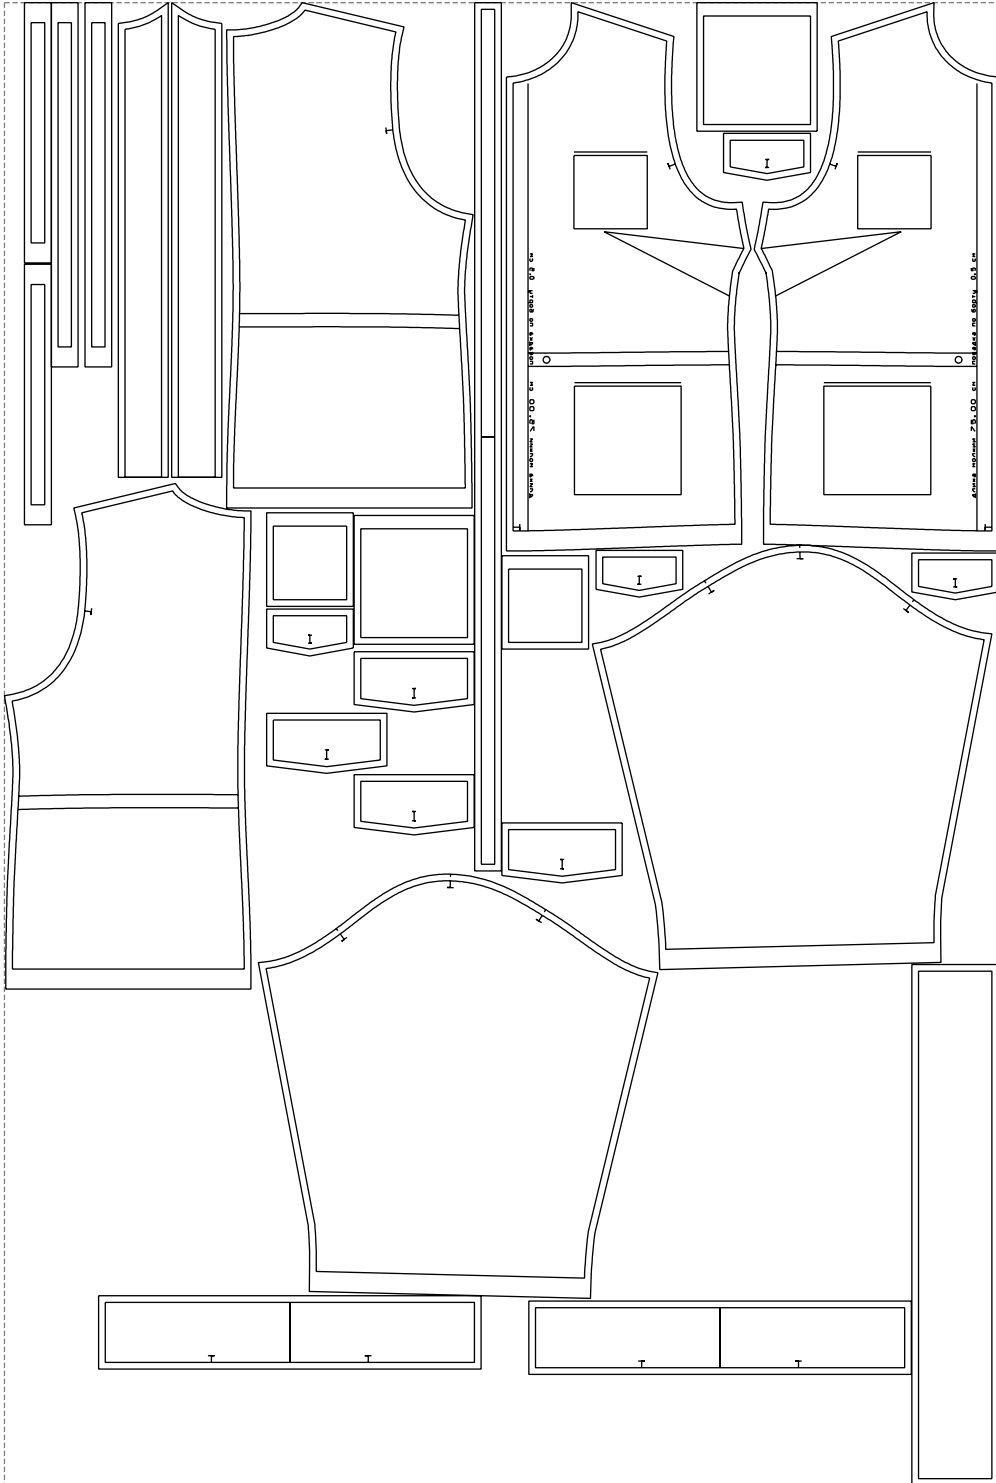

Not for print

Paper size: A4, size:1399.00 x1414.76 mm

# Example

size:1488.91 x2221.24 mm

Maneken =1 ver.0

rz\_1=170

rz\_16=120

rz\_17=104

rz\_18=103.6

rz\_19=128

rz\_20=125.1

---

. . . . .  
. . . . .  
. . . . .