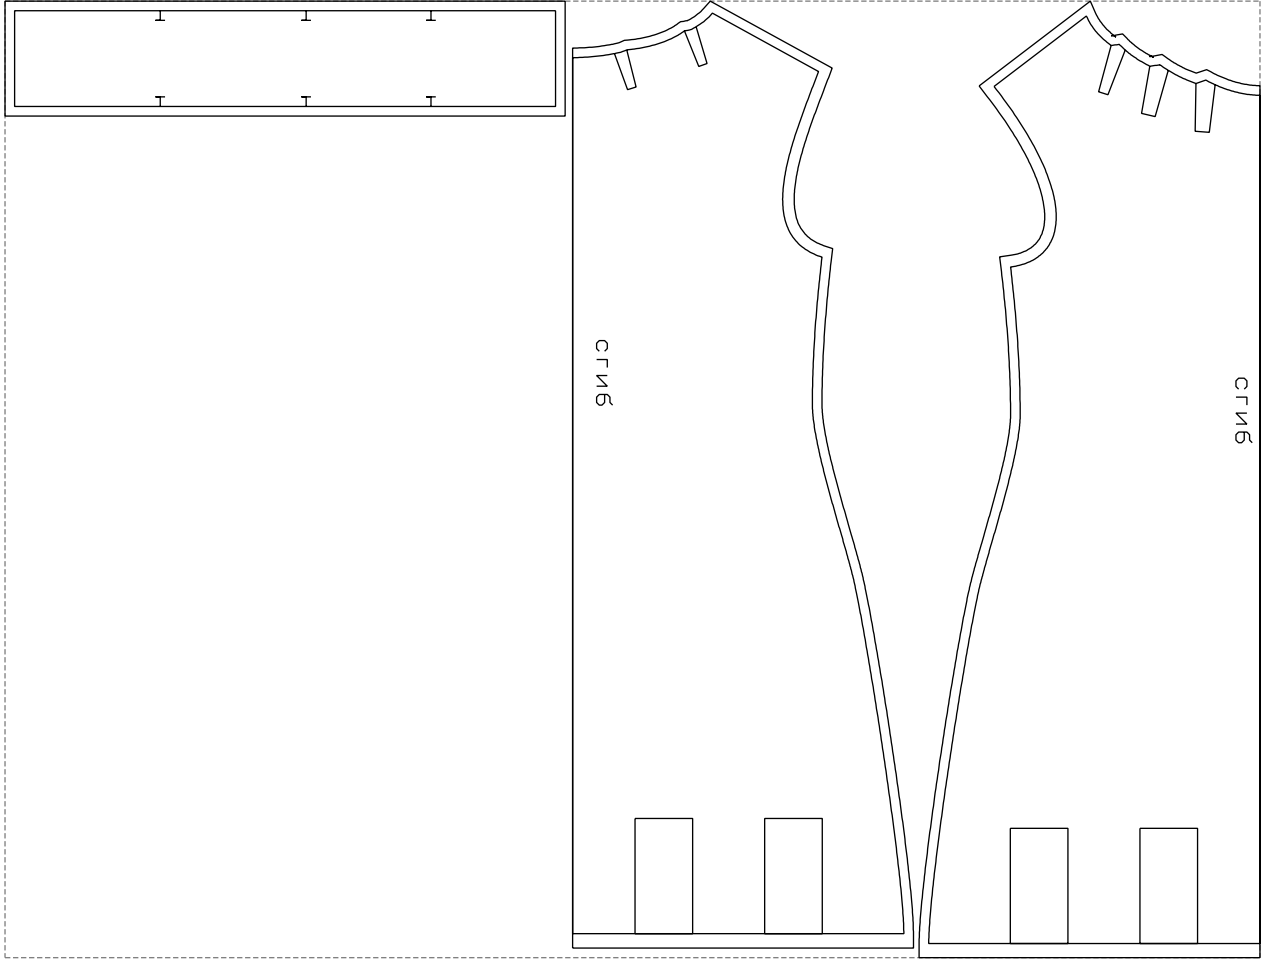

Not for print

Paper size: A4, size:1308.44 x997.20 mm

# Example

size:1307.94 x997.20 mm

Maneken =1 ver.0

rz\_1=170

rz\_16=100

rz\_17=85.4

rz\_18=80.2

rz\_19=108

rz\_20=105.4

---

. . . . .  
. . . . .  
. . . . .