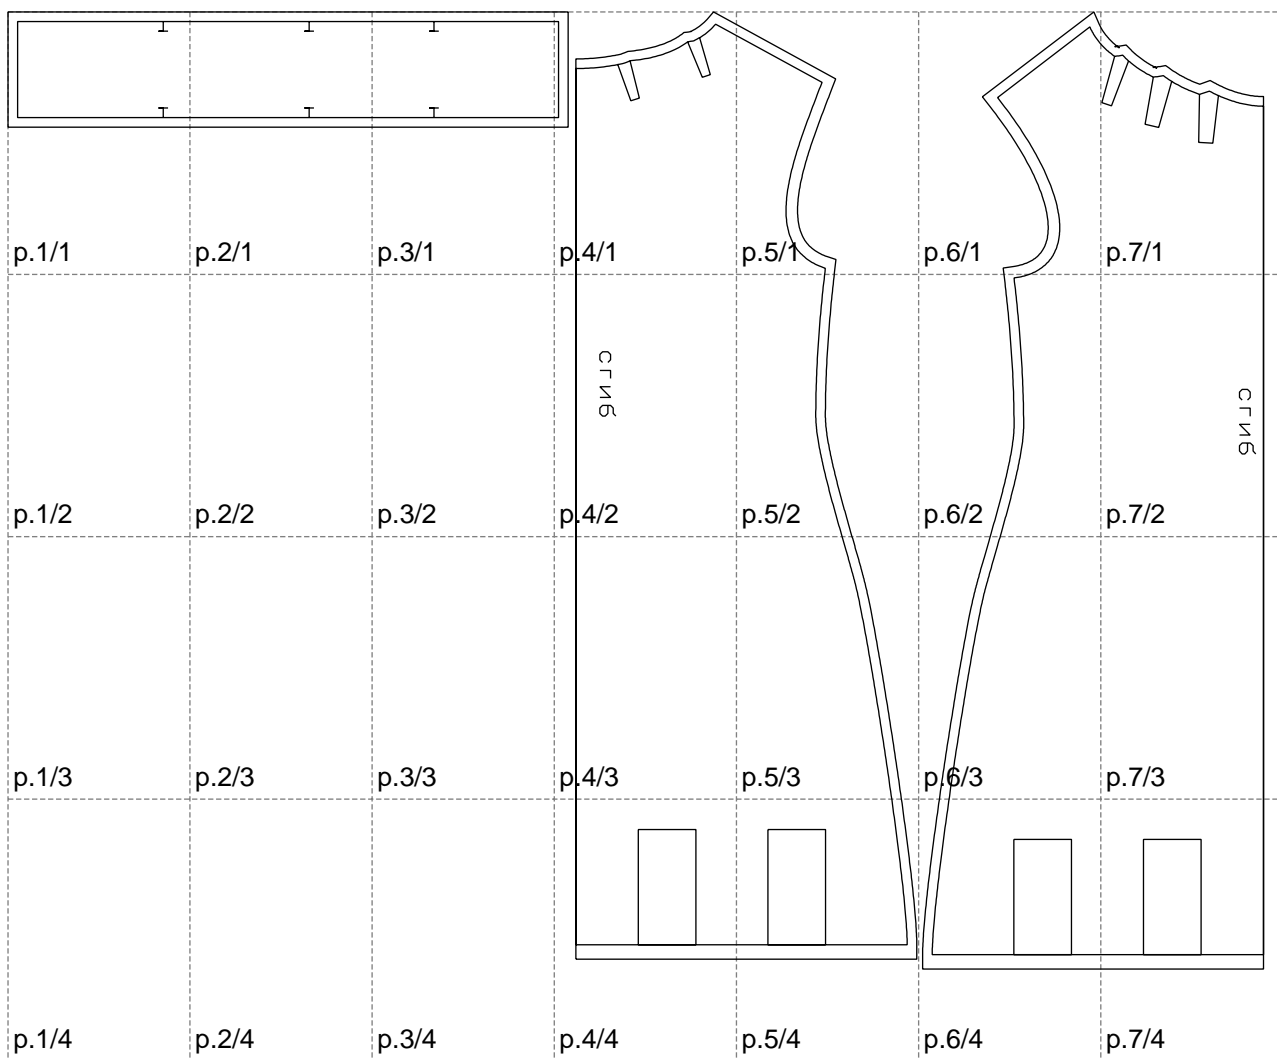

Not for print

Paper size: A4, size:1308.44 x997.20 mm

# Example

size:1307.94 x997.20 mm

Maneken =1 ver.0

rz\_1=170

rz\_16=100

rz\_17=85.4

rz\_18=80.2

rz\_19=108

rz\_20=105.4

---

. . . . .  
. . . . .  
. . . . .