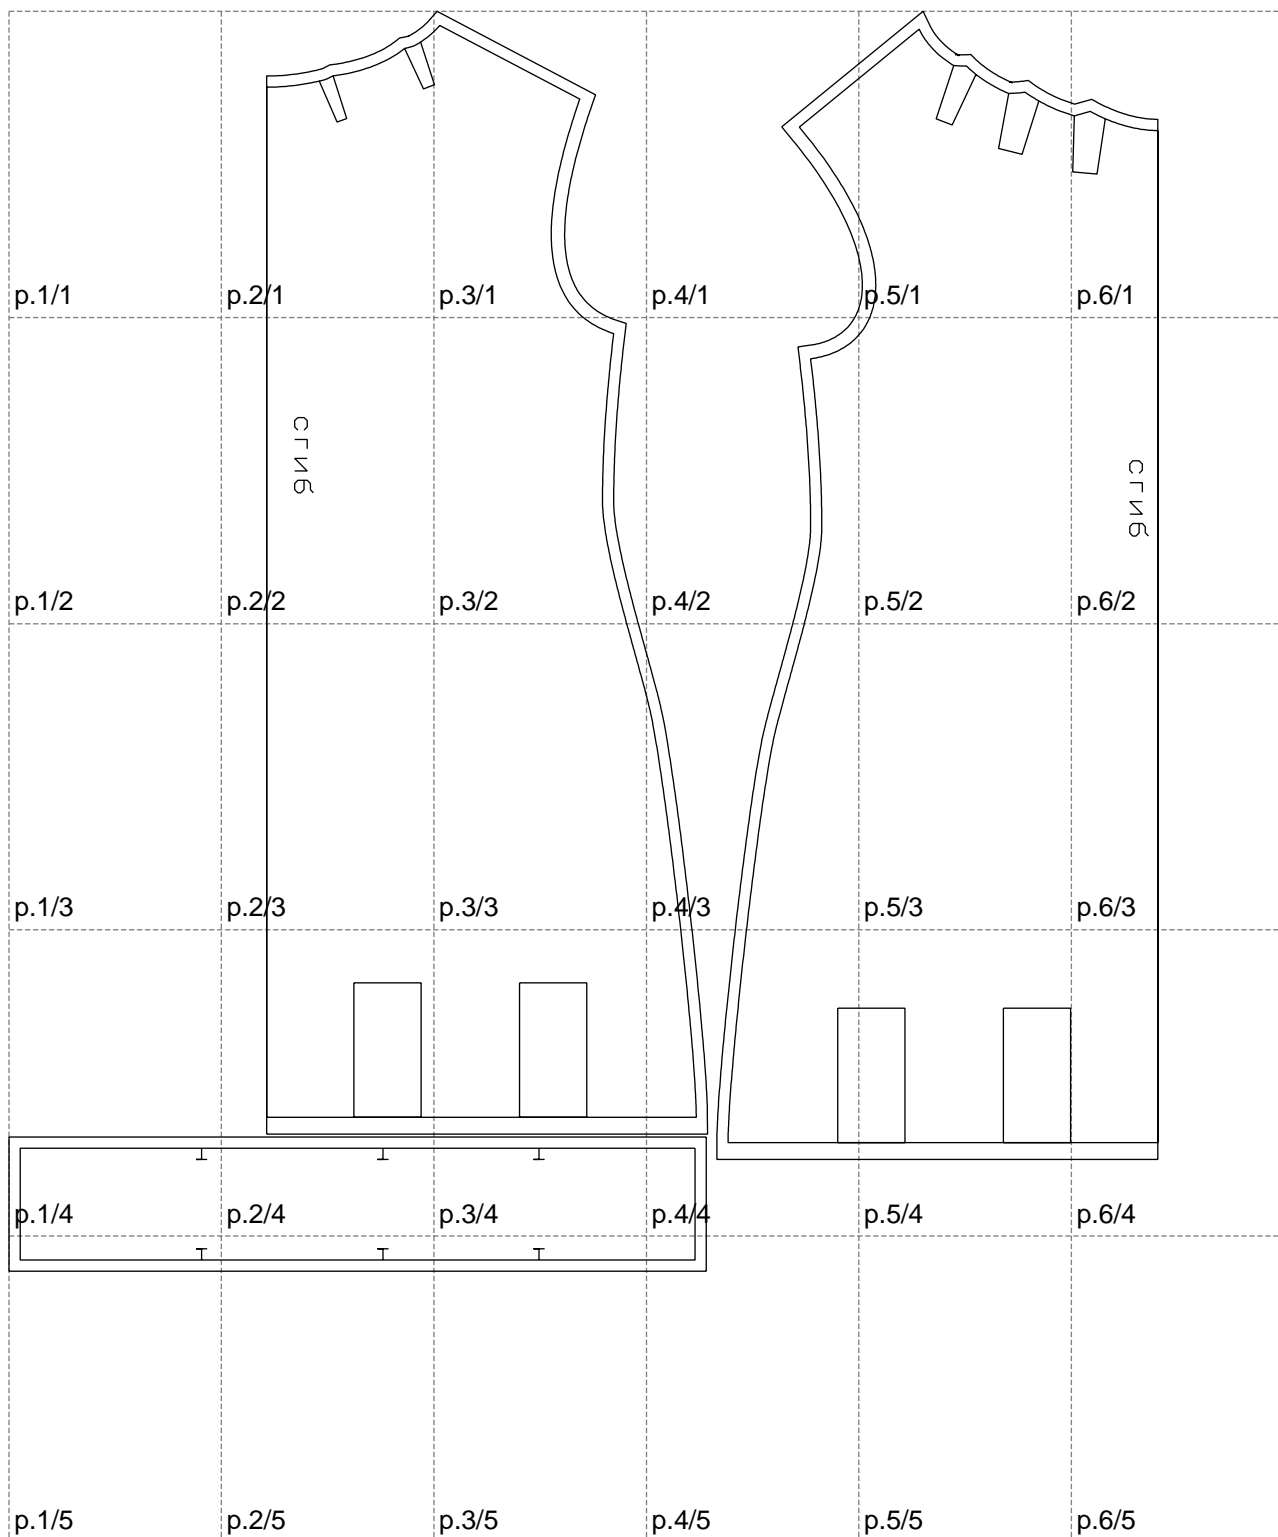

Not for print

Paper size: A4, size:1026.09 x1125.18 mm

Example

size:1428.51 x1025.20 mm

Maneken =1 ver.0

rz_1=170

rz_16=120

rz_17=104

rz_18=103.6

rz_19=128

rz_20=125.1

.
.
.