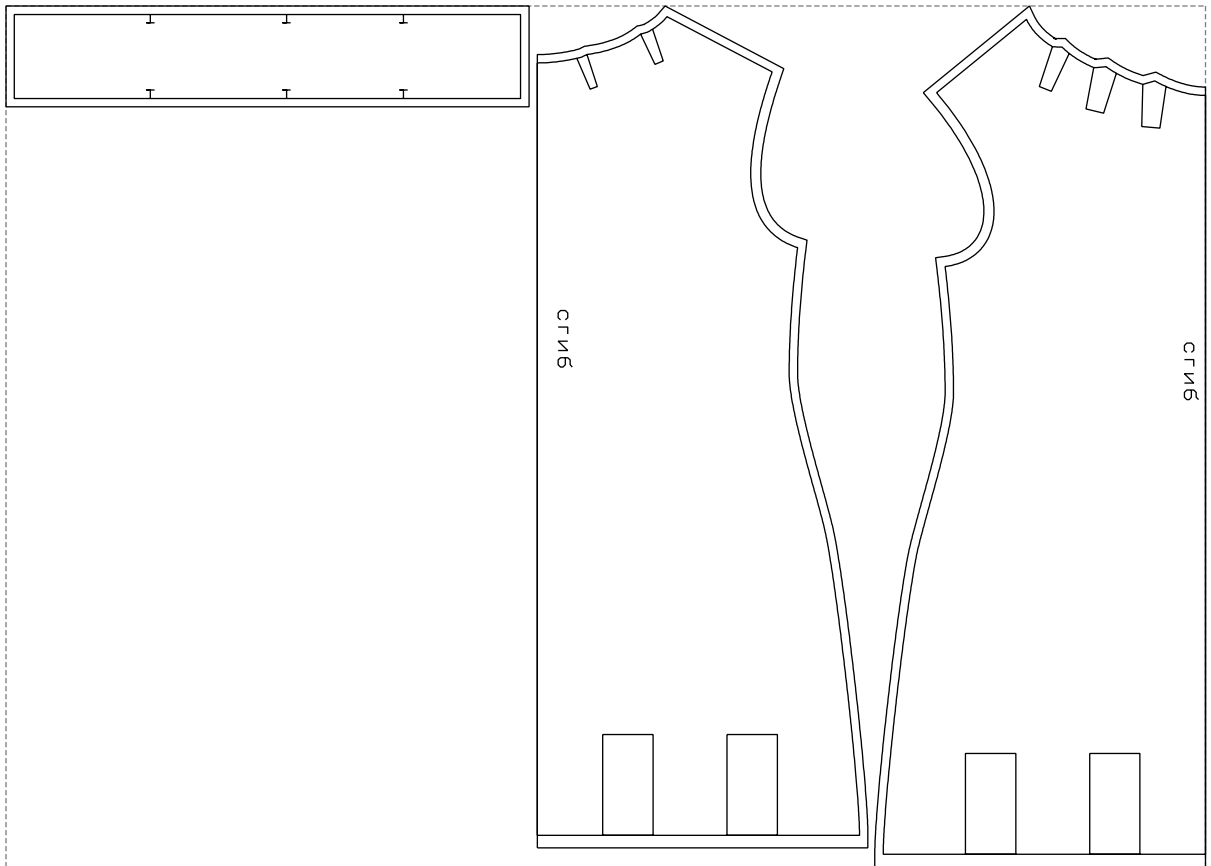

Not for print

Paper size: A4, size:1026.09 x1125.18 mm

Example

size:1428.51 x1025.20 mm

Maneken =1 ver.0

rz_1=170

rz_16=120

rz_17=104

rz_18=103.6

rz_19=128

rz_20=125.1

.
.
.