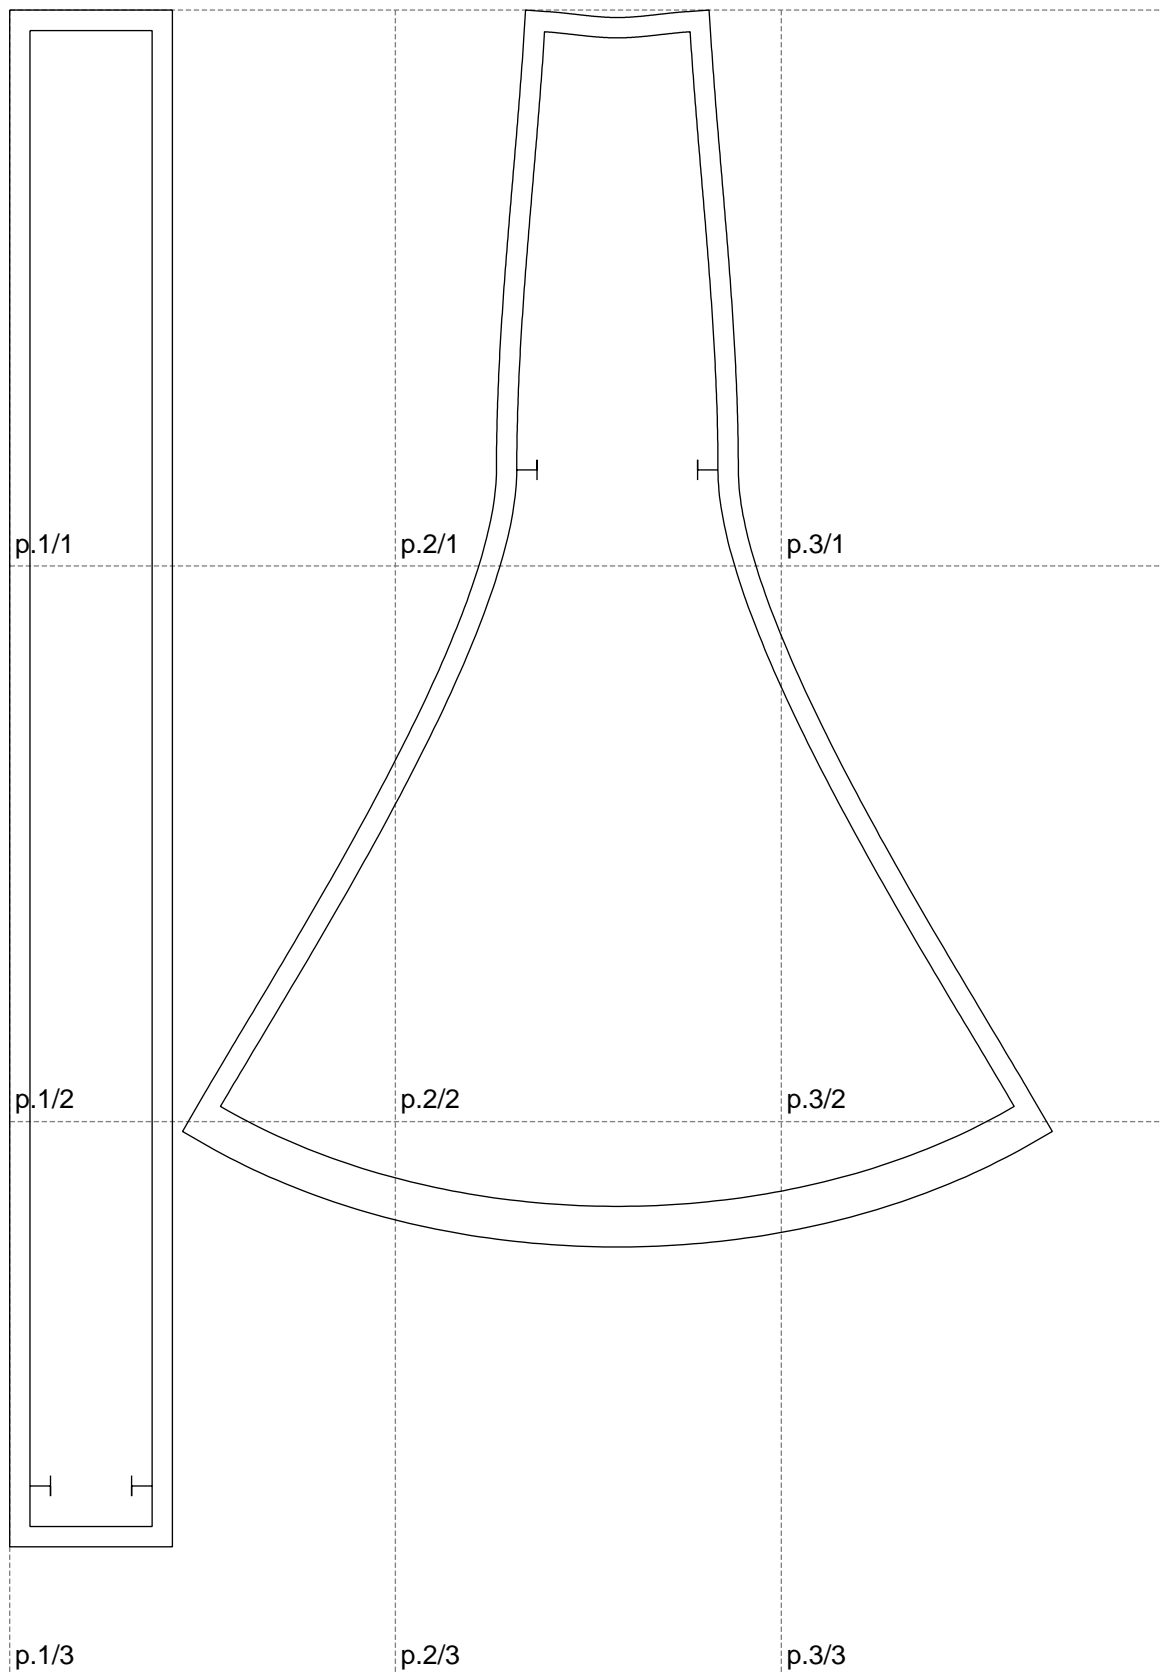

Not for print

Paper size: A4, size:512.95 x756.00 mm

# Example

size:1499.00 x2373.82 mm

Maneken =1 ver.0

rz\_1=170

rz\_16=88

rz\_17=75.6

rz\_18=67.6

rz\_19=96

rz\_20=94.6

---

. . . . .  
. . . . .  
. . . . .