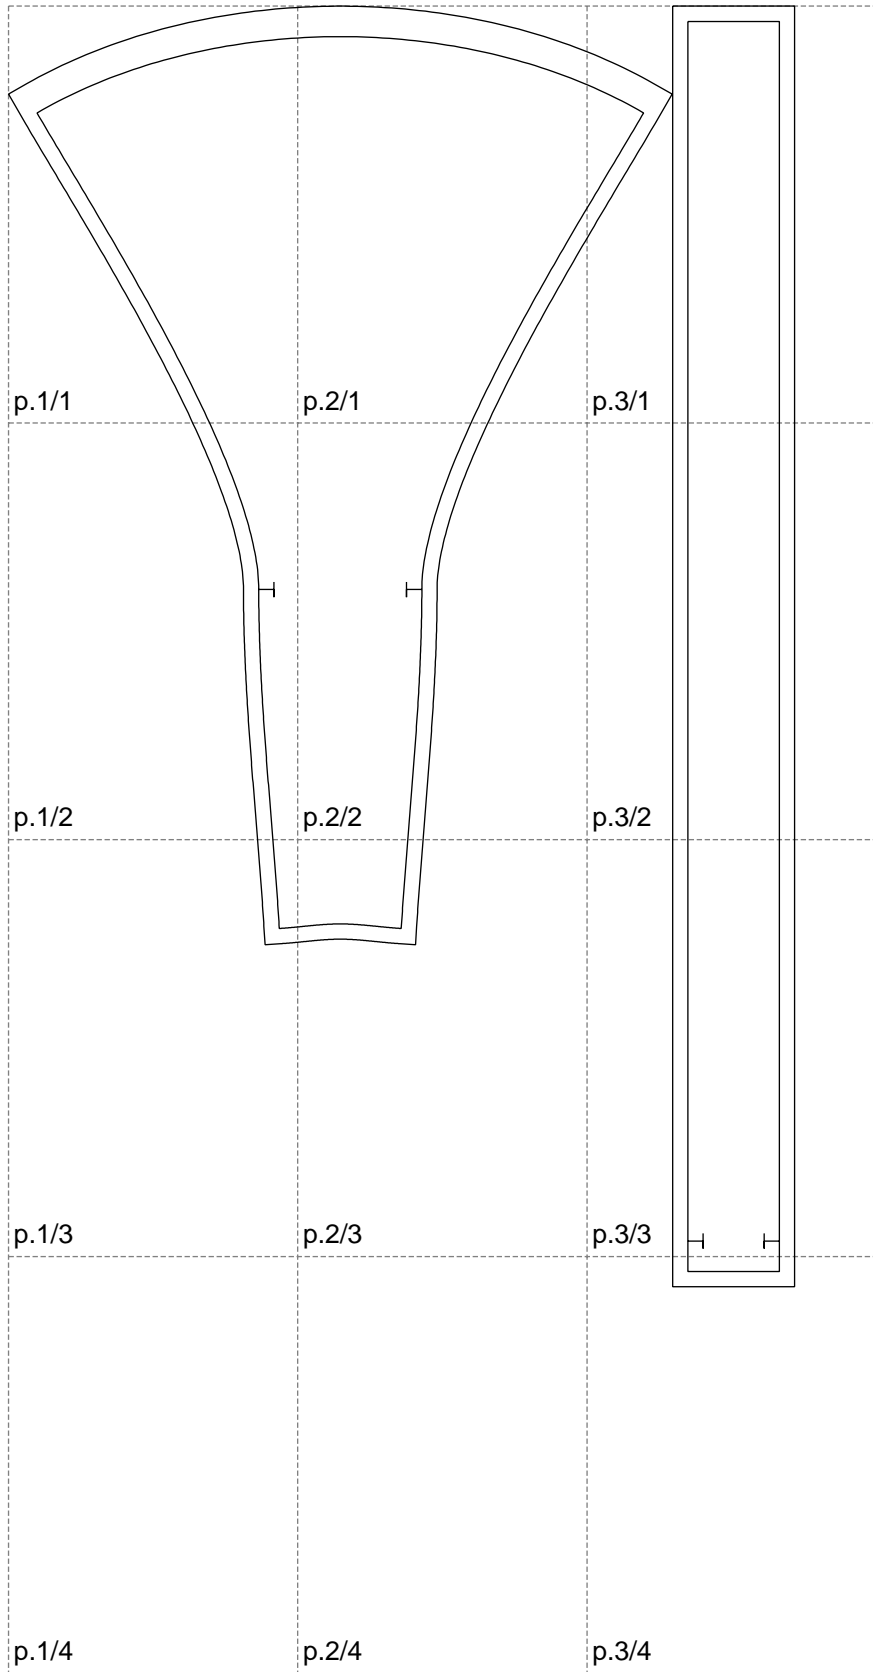

Not for print

Paper size: A4, size:515.74 x840.00 mm

# Example

size:1499.00 x2372.59 mm

Maneken =1 ver.0

rz\_1=170

rz\_16=96

rz\_17=82

rz\_18=76

rz\_19=104

rz\_20=101.8

---

. . . . .  
. . . . .  
. . . . .