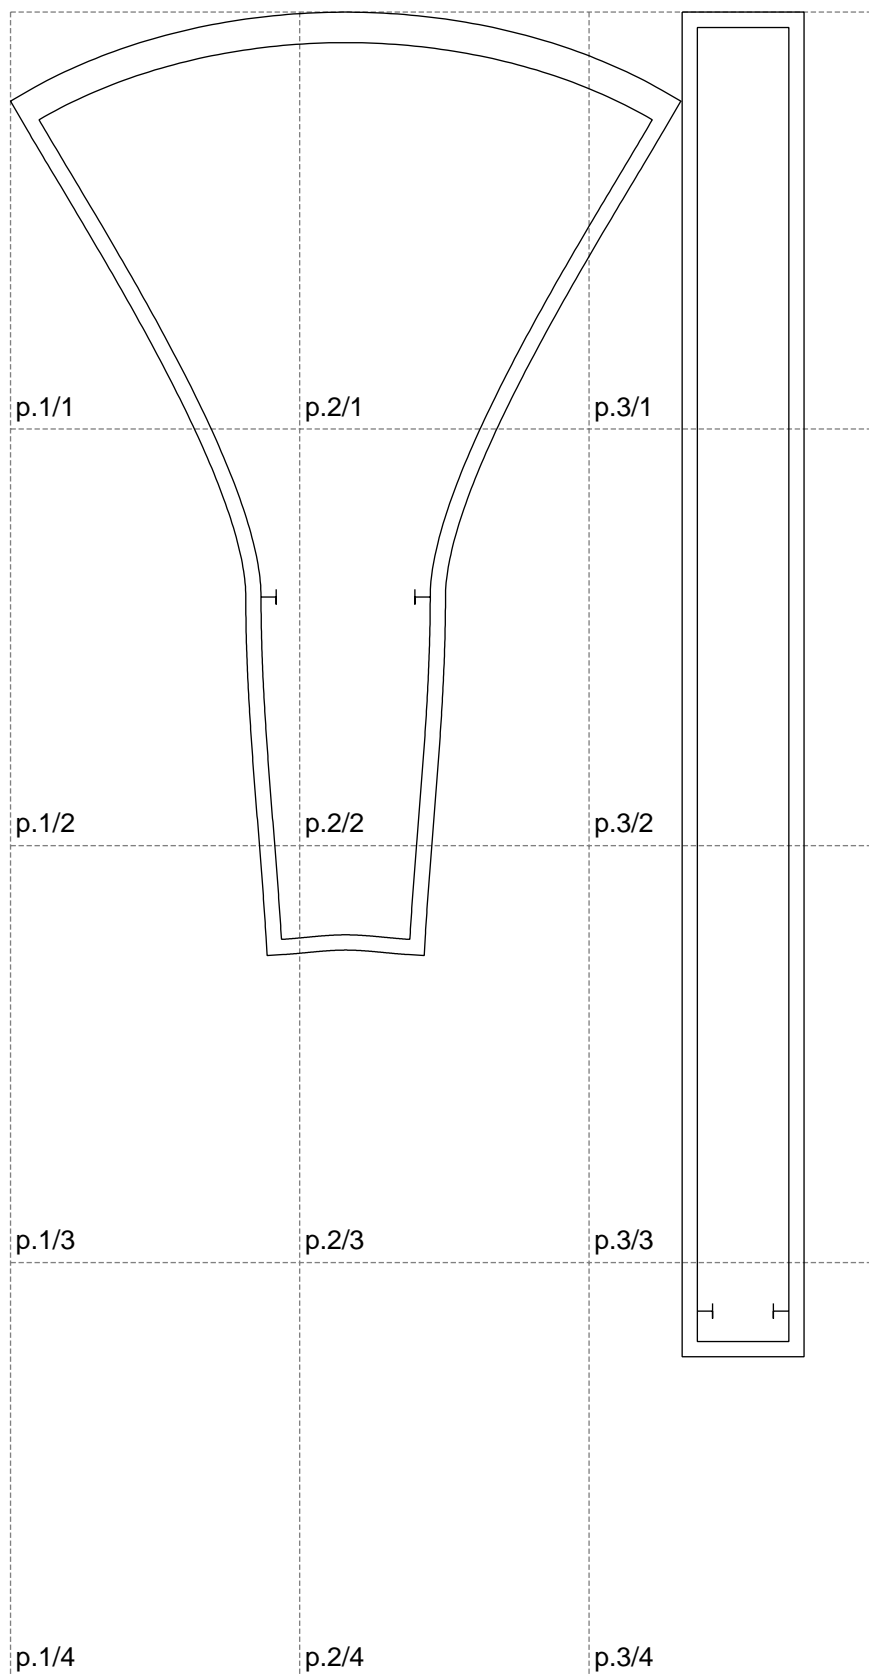

Not for print

Paper size: A4, size:520.60 x882.00 mm

Example

size:1499.00 x2407.14 mm

Maneken =1 ver.0

rz_1=170

rz_16=100

rz_17=85.4

rz_18=80.2

rz_19=108

rz_20=105.4

.
.
.