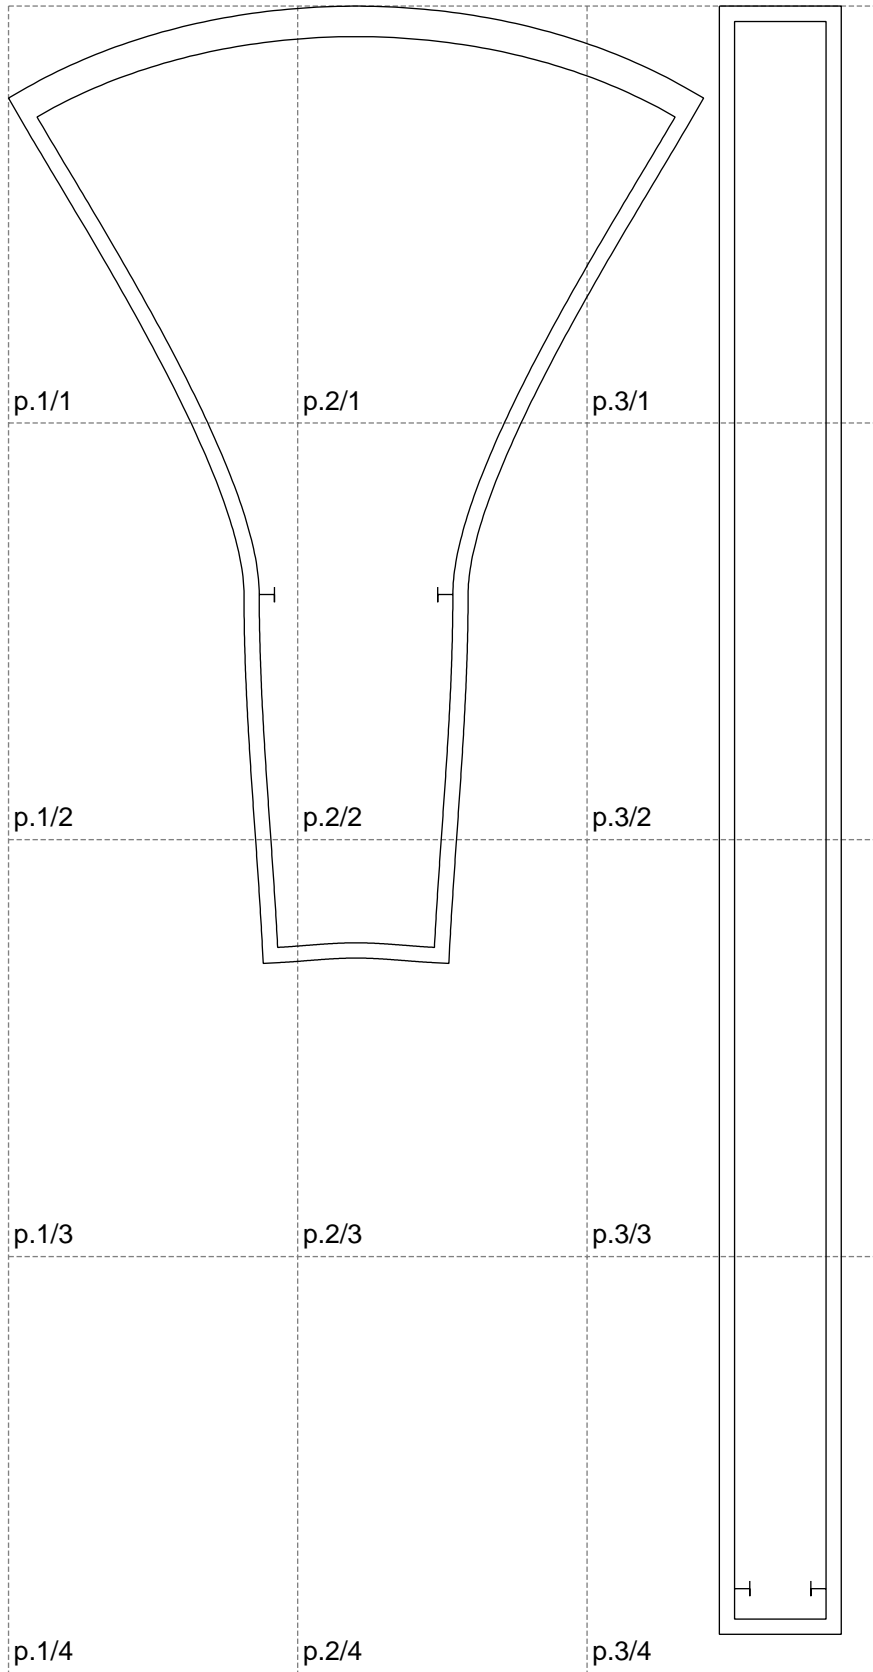

Not for print

Paper size: A4, size:546.39 x1068.00 mm

# Example

size:1499.00 x2445.11 mm

Maneken =1 ver.0

rz\_1=170

rz\_16=116

rz\_17=100

rz\_18=98.8

rz\_19=124

rz\_20=121

---

. . . . .  
. . . . .  
. . . . .