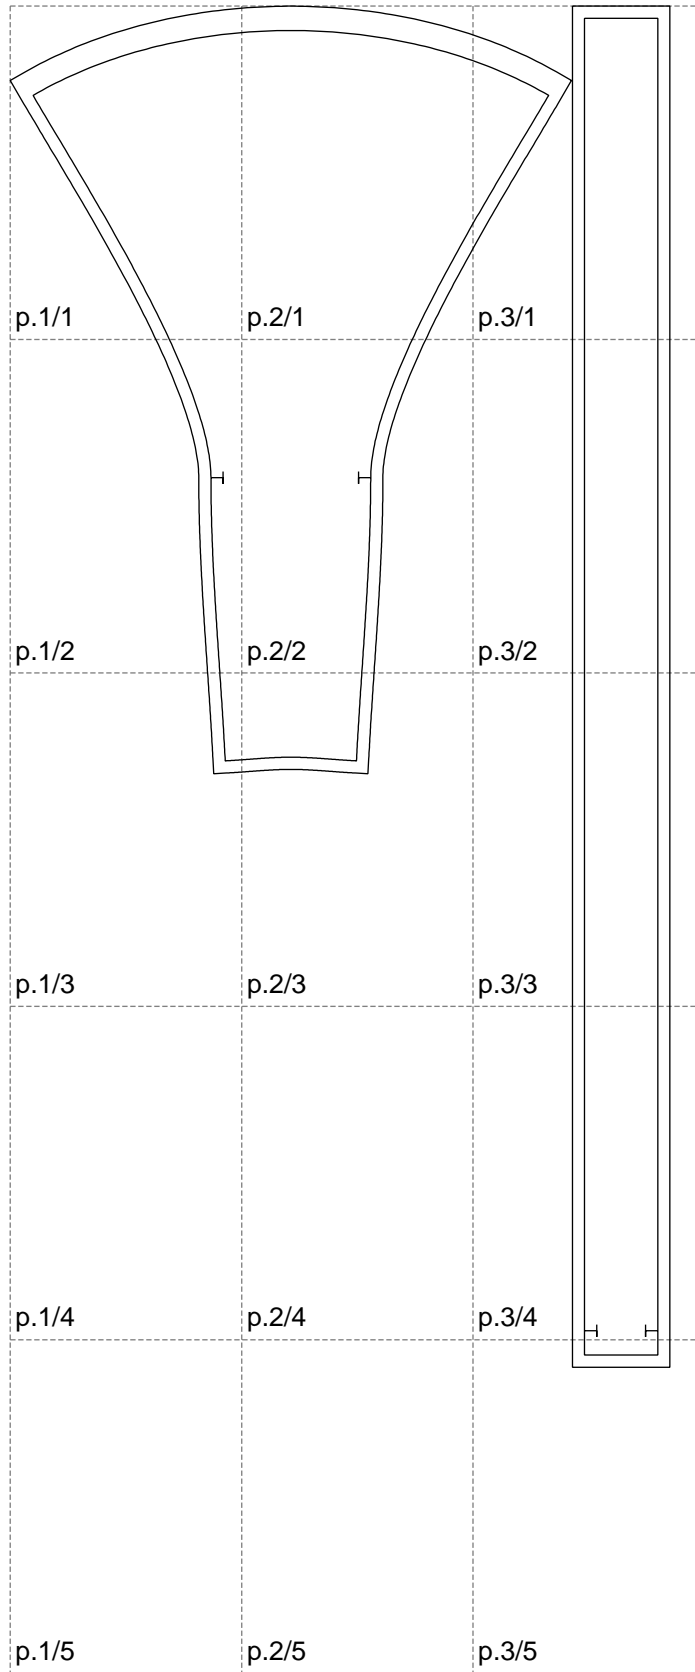

Not for print

Paper size: A4, size:541.00 x1116.00 mm

# Example

size:1499.00 x2433.55 mm

Maneken =1 ver.0

rz\_1=170

rz\_16=120

rz\_17=104

rz\_18=103.6

rz\_19=128

rz\_20=125.1

---

. . . . .  
. . . . .  
. . . . .