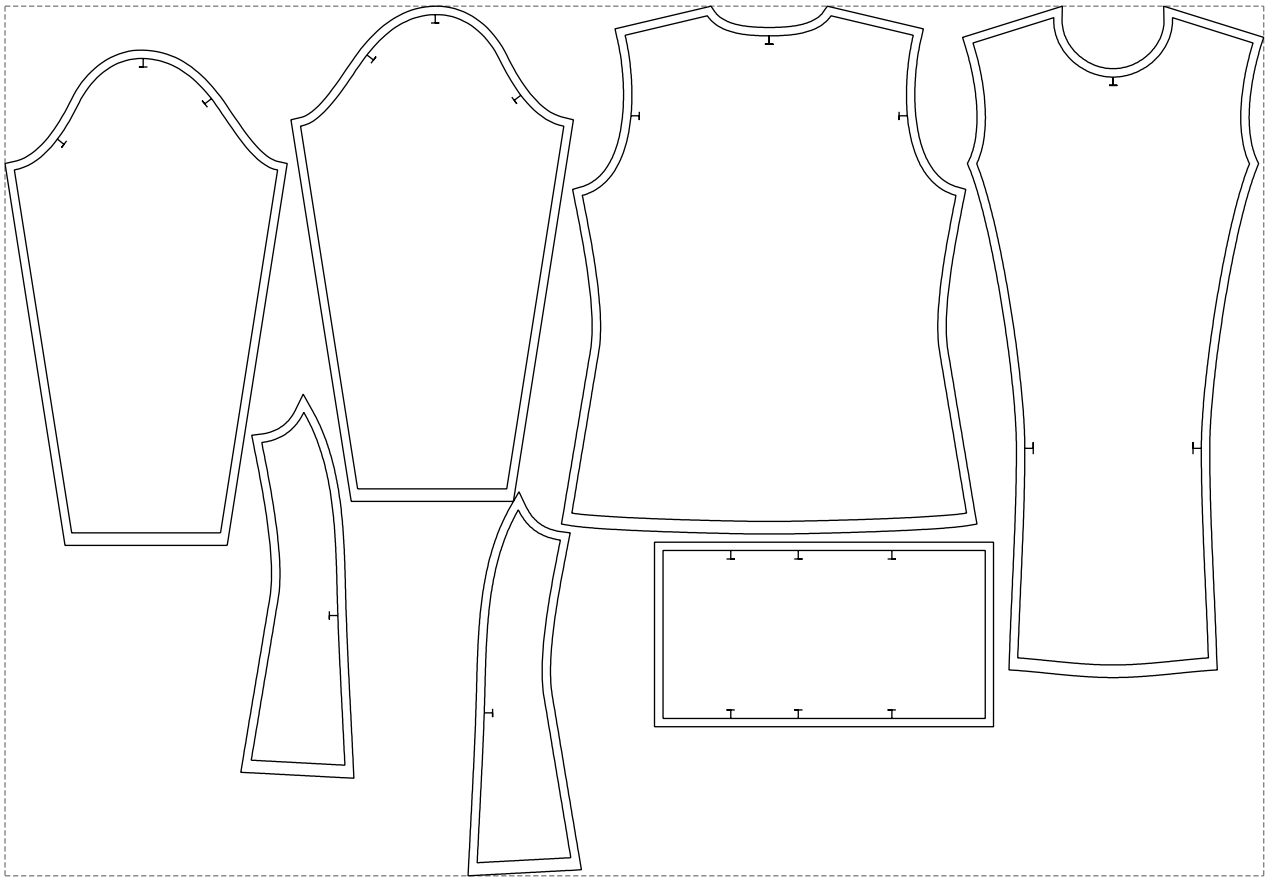

Not for print

Paper size: A4, size:1318.73 x814.76 mm

# Example

size:1499.00 x1035.82 mm

Maneken =1 ver.0

rz\_1=170

rz\_16=92

rz\_17=78.8

rz\_18=71.8

rz\_19=100