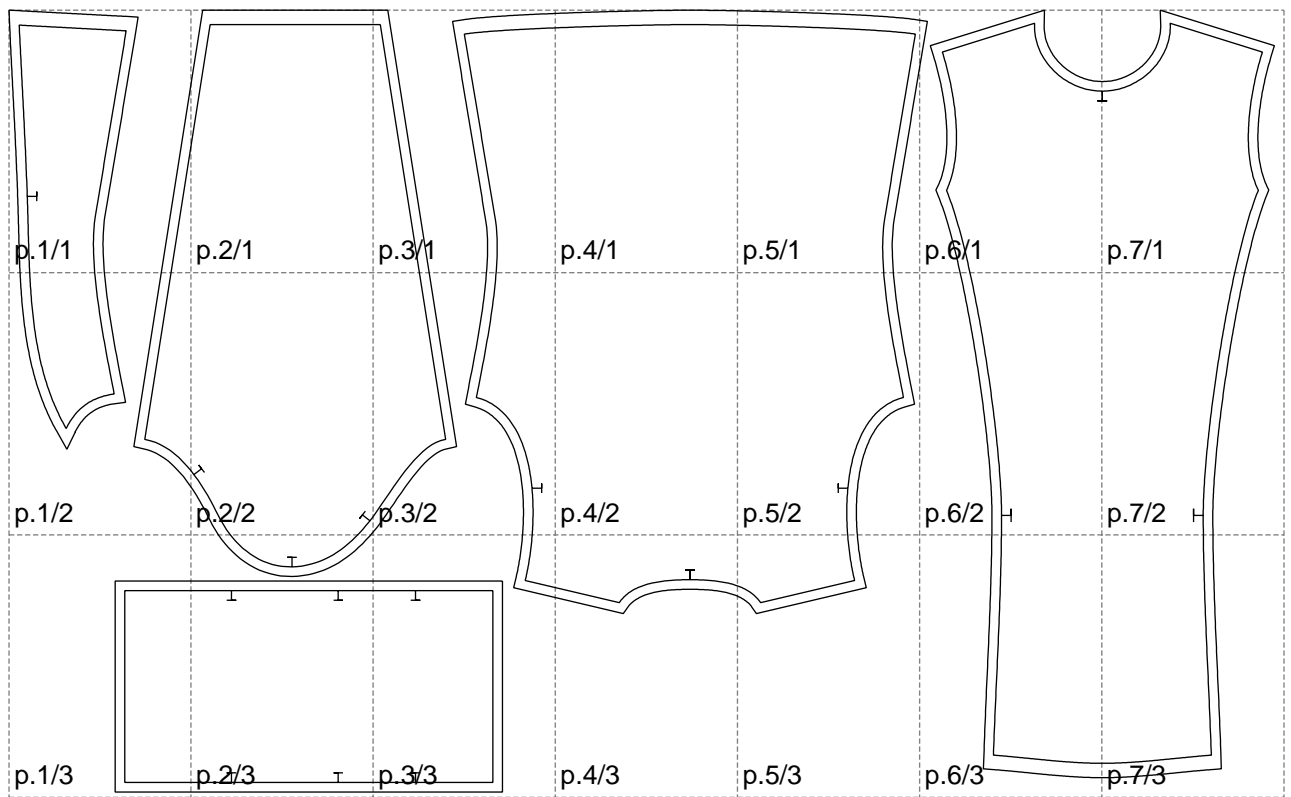

Not for print

Paper size: A4, size:1318.73 x814.76 mm

# Example

size:1499.00 x1035.82 mm

Maneken =1 ver.0

rz\_1=170

rz\_16=92

rz\_17=78.8

rz\_18=71.8

rz\_19=100

rz\_20=98.1

---

. . . . .  
. . . . .  
. . . . .