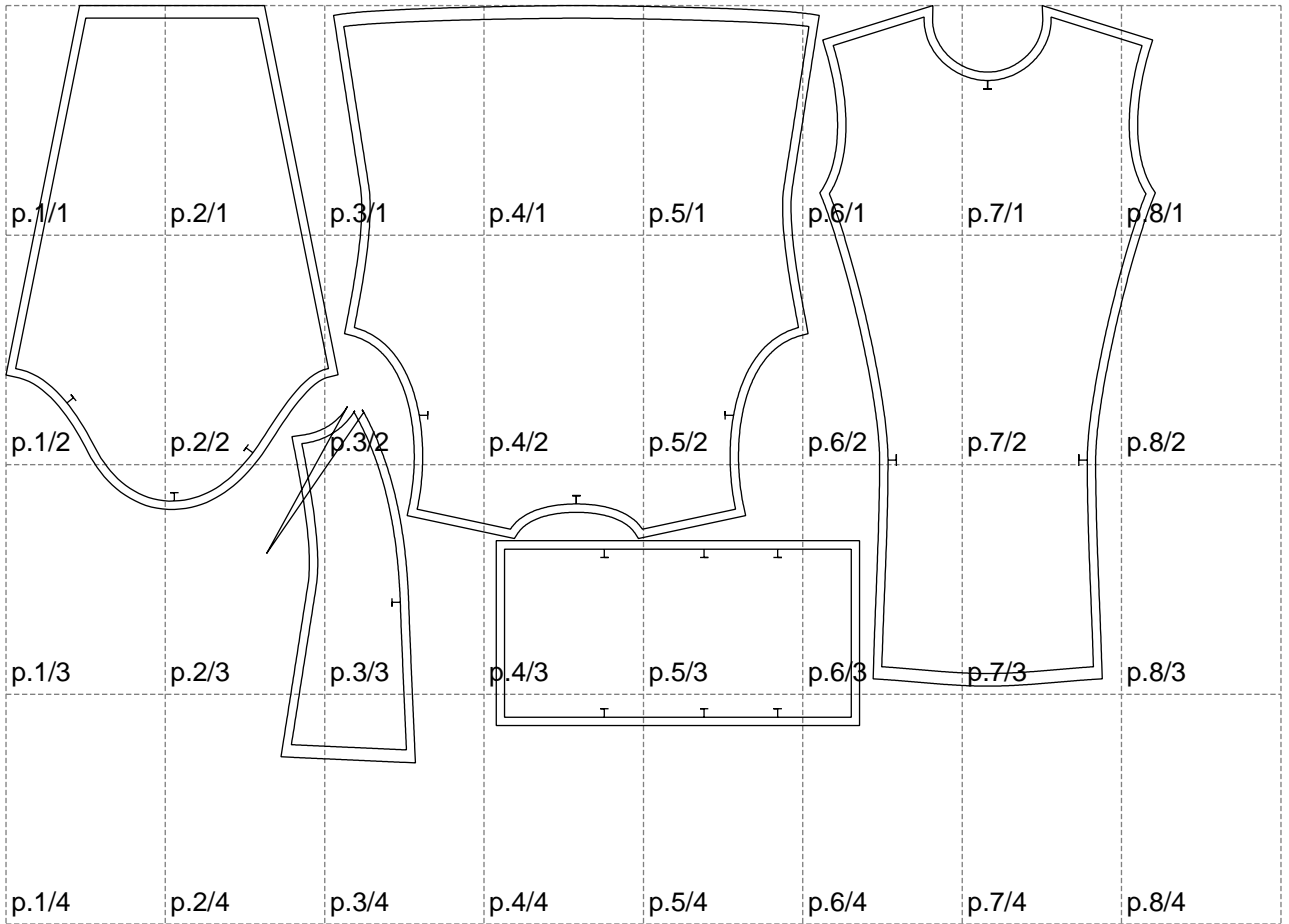

Not for print

Paper size: A4, size:1368.90 x901.87 mm

# Example

size:1499.00 x1201.81 mm

Maneken =1 ver.0

rz\_1=170

rz\_16=108

rz\_17=92.5

rz\_18=89.2

rz\_19=116

rz\_20=113

---

. . . . .  
. . . . .  
. . . . .