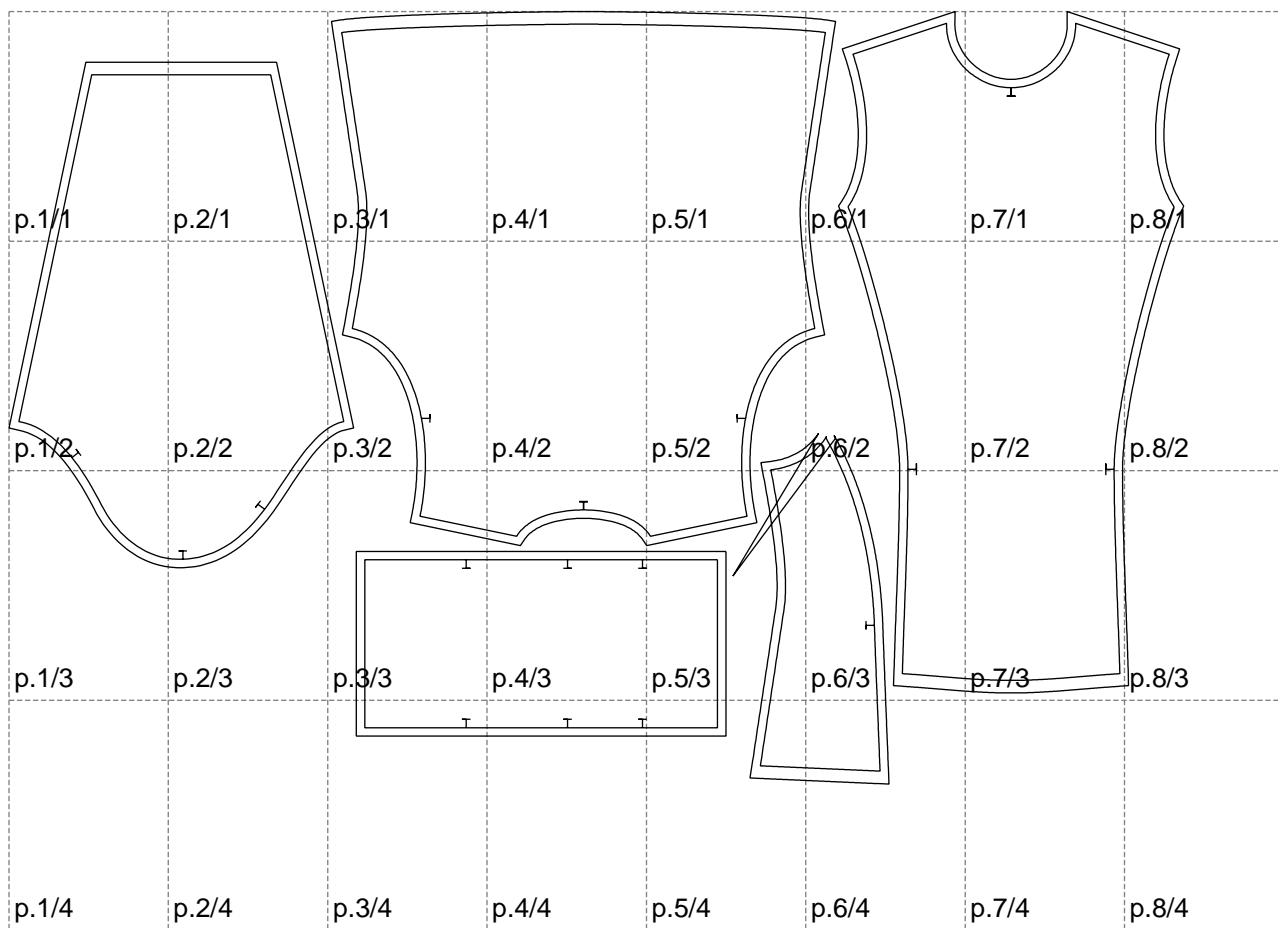

Not for print

Paper size: A4, size:1399.00 x919.97 mm

# Example

size:1499.00 x1272.52 mm

Maneken =1 ver.0

rz\_1=170

rz\_16=112

rz\_17=96.2

rz\_18=94

rz\_19=120

rz\_20=117

---

. . . . .  
. . . . .  
. . . . .