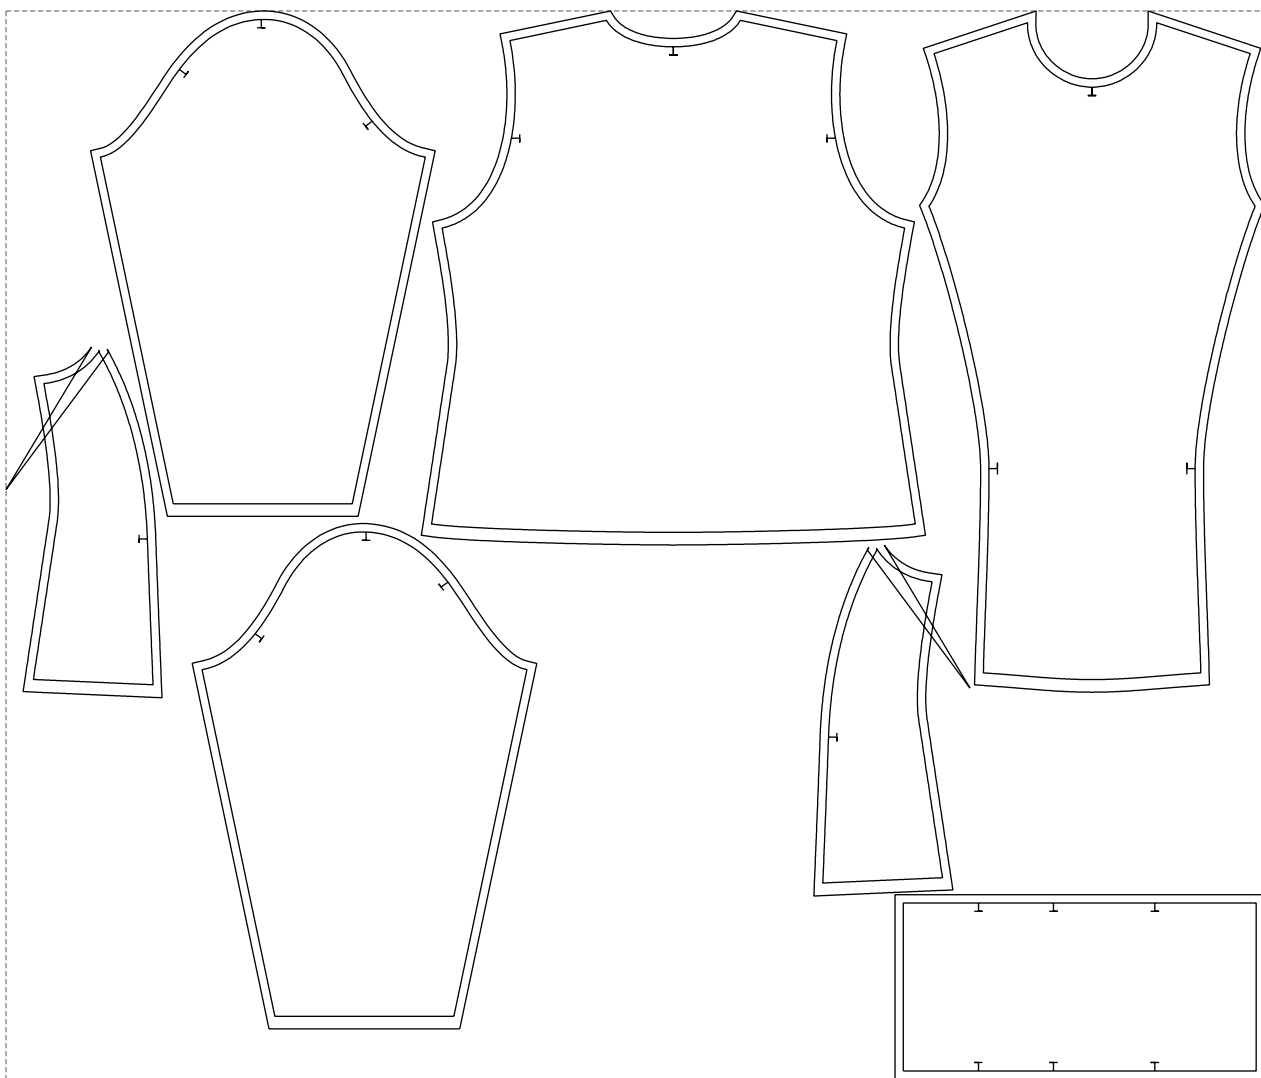

Not for print

Paper size: A4, size:1399.00 x919.97 mm

# Example

size:1499.00 x1272.52 mm

Maneken =1 ver.0

rz\_1=170

rz\_16=112

rz\_17=96.2

rz\_18=94

rz\_19=120