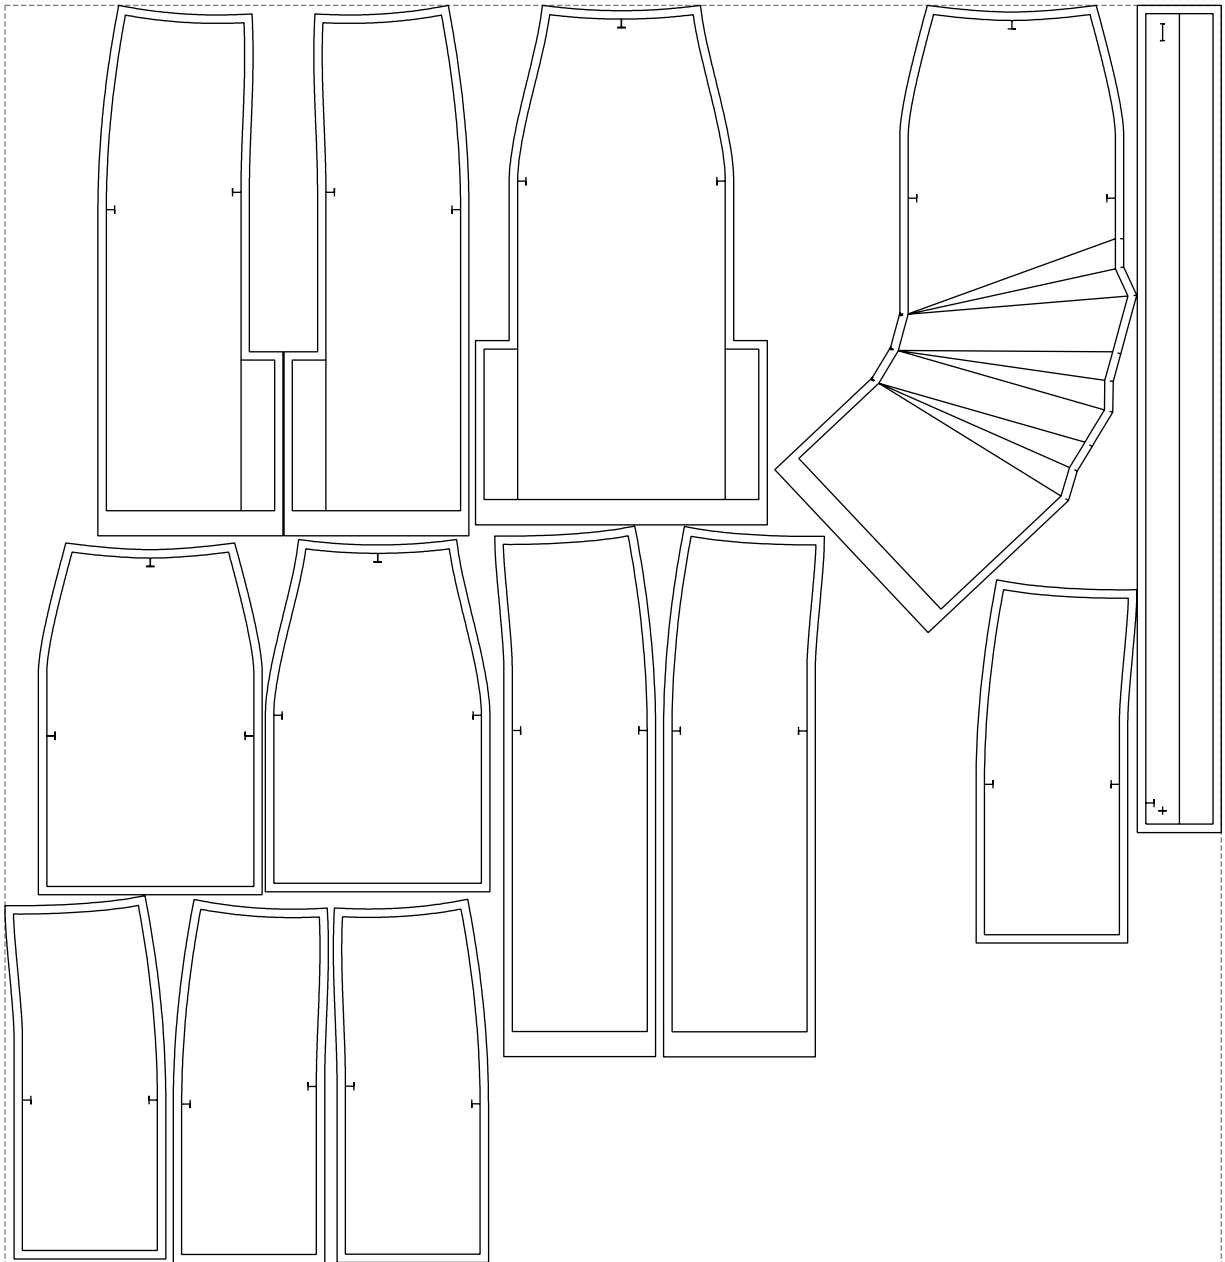

Not for print

Paper size: A4, size:1399.00 x1170.59 mm

# Example

size:1448.72 x1497.90 mm

Maneken =1 ver.0

rz\_1=170

rz\_16=104

rz\_17=88.9

rz\_18=84.4

rz\_19=112

rz\_20=109.3

---

. . . . .  
. . . . .  
. . . . .