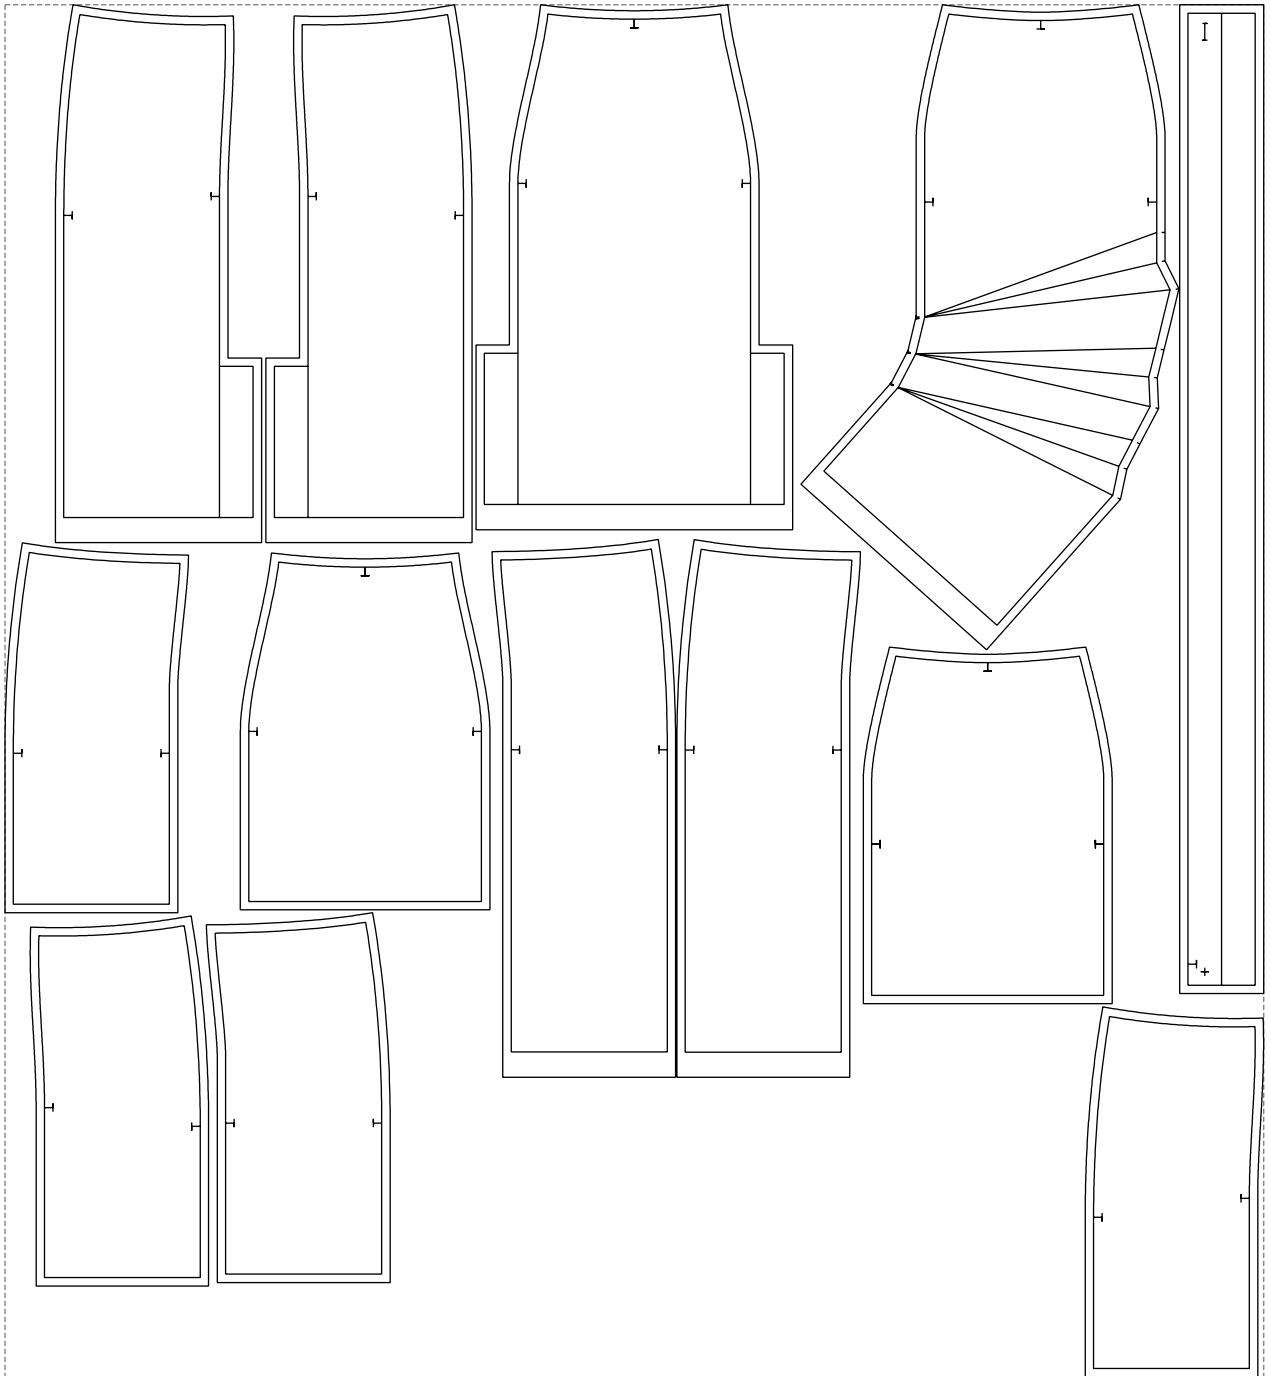

Not for print

Paper size: A4, size:1368.99 x1209.76 mm

# Example

size:1499.00 x1634.23 mm

Maneken =1 ver.0

rz\_1=170

rz\_16=120

rz\_17=104

rz\_18=103.6

rz\_19=128

rz\_20=125.1

---

. . . . .  
. . . . .  
. . . . .