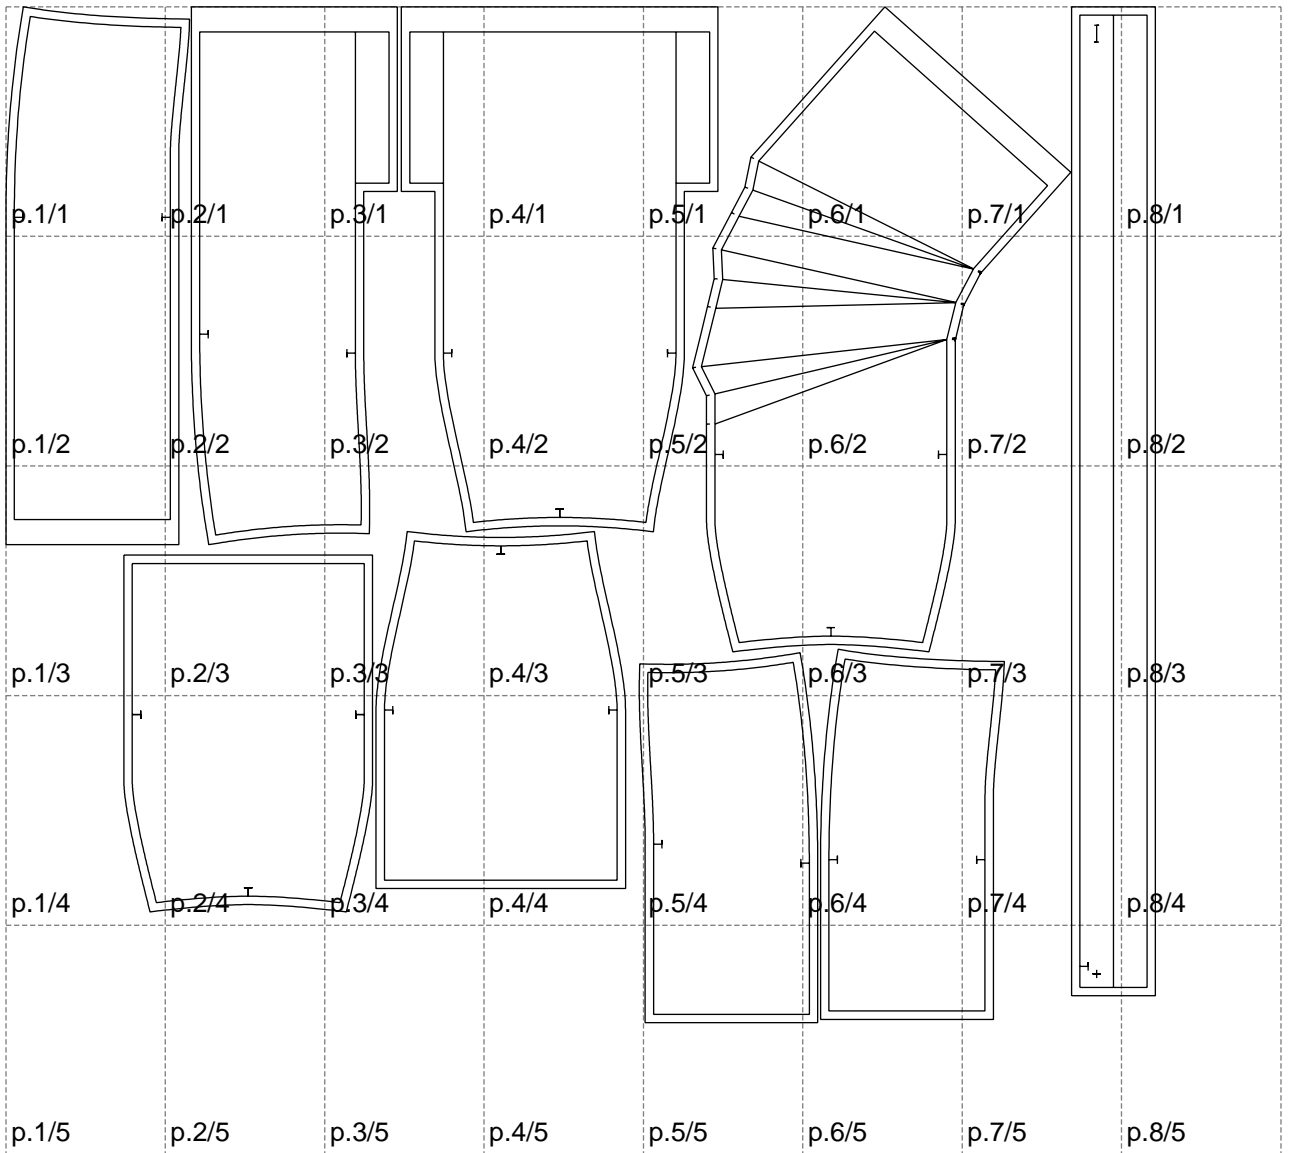

Not for print

Paper size: A4, size:1368.99 x1209.76 mm

# Example

size:1499.00 x1634.23 mm

Maneken =1 ver.0

rz\_1=170

rz\_16=120

rz\_17=104

rz\_18=103.6

rz\_19=128

rz\_20=125.1

---

. . . . .  
. . . . .  
. . . . .