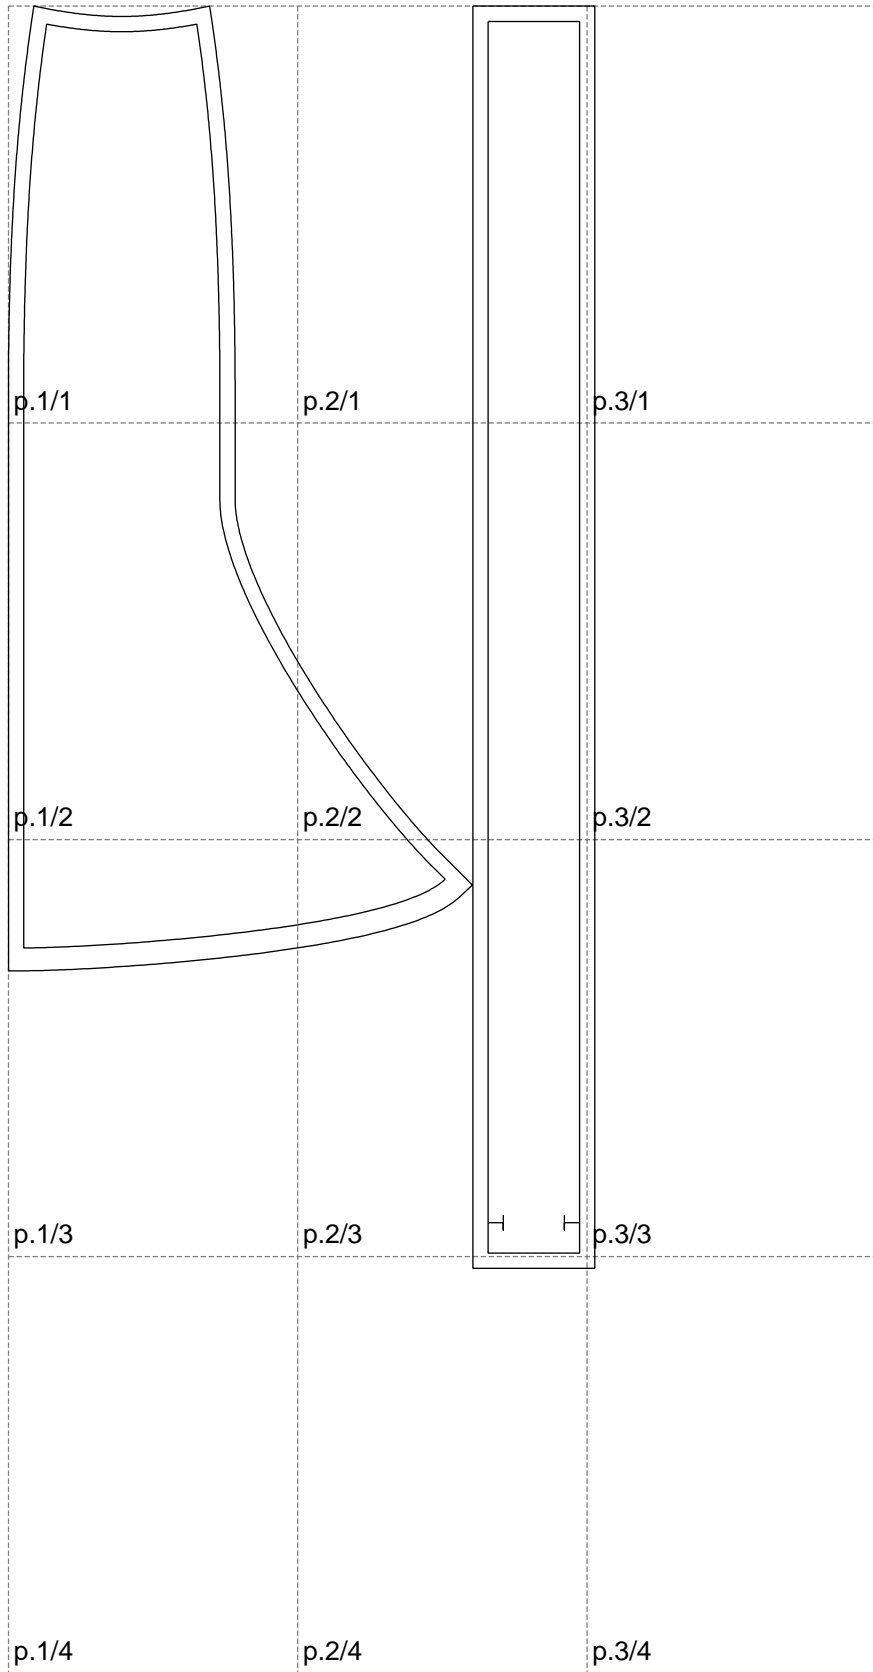

Not for print

Paper size: A4, size:384.69 x828.00 mm

# Example

size:1499.00 x1261.56 mm

Maneken =1 ver.0

rz\_1=170

rz\_16=92

rz\_17=78.8

rz\_18=71.8

rz\_19=100

rz\_20=98.1

---

. . . . .  
. . . . .  
. . . . .