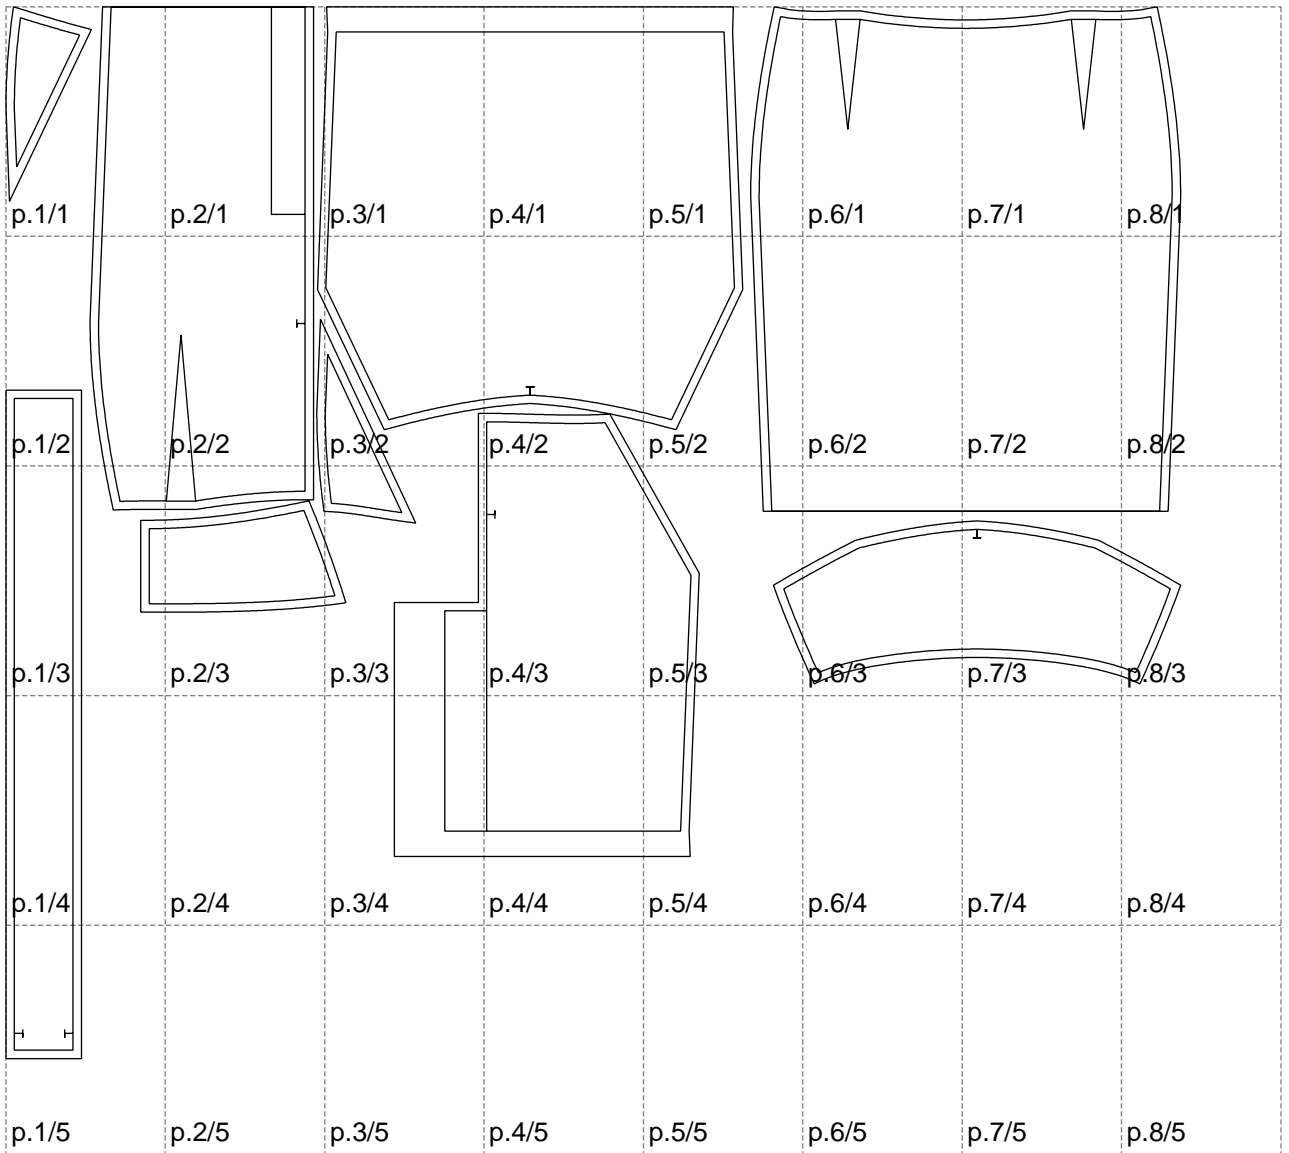

Not for print

Paper size: A4, size:1399.00 x1252.53 mm

# Example

size:1057.93 x600.70 mm

Maneken =1 ver.0

rz\_1=170

rz\_16=88

rz\_17=75.6

rz\_18=67.6

rz\_19=96

rz\_20=94.6

---

. . . . .  
. . . . .  
. . . . .