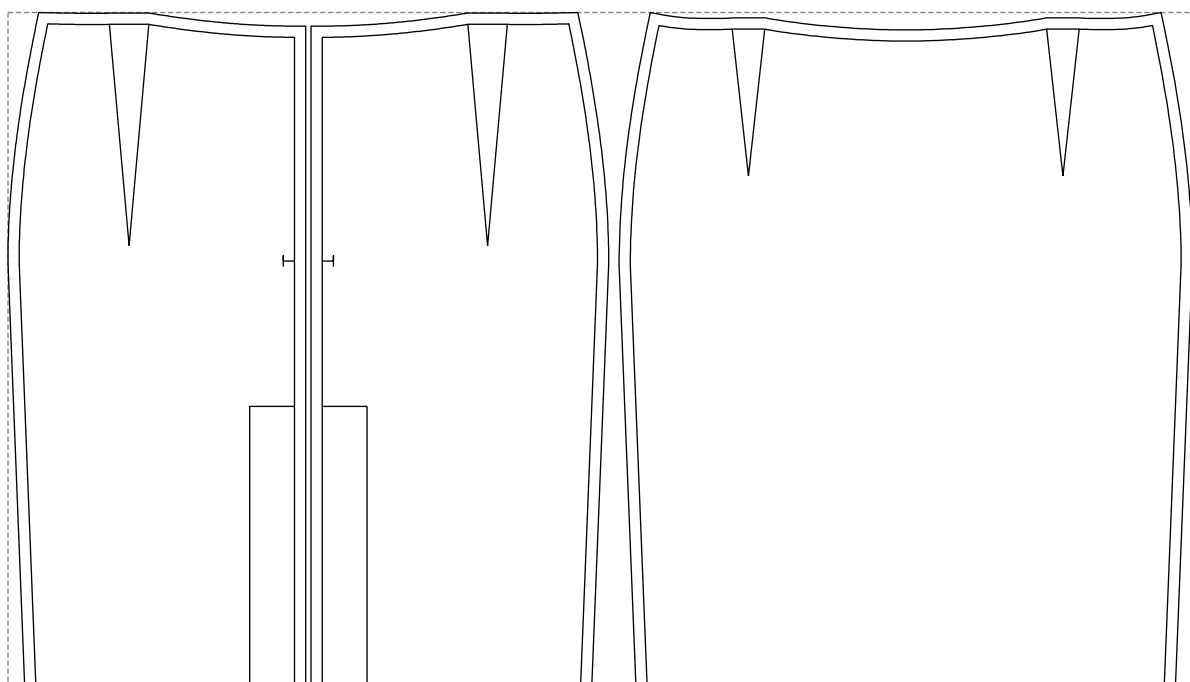

Not for print

Paper size: A4, size:1399.00 x1252.53 mm

# Example

size:1057.93 x600.70 mm

Maneken =1 ver.0

rz\_1=170

rz\_16=88

rz\_17=75.6

rz\_18=67.6

rz\_19=96

rz\_20=94.6

---

. . . . .  
. . . . .  
. . . . .