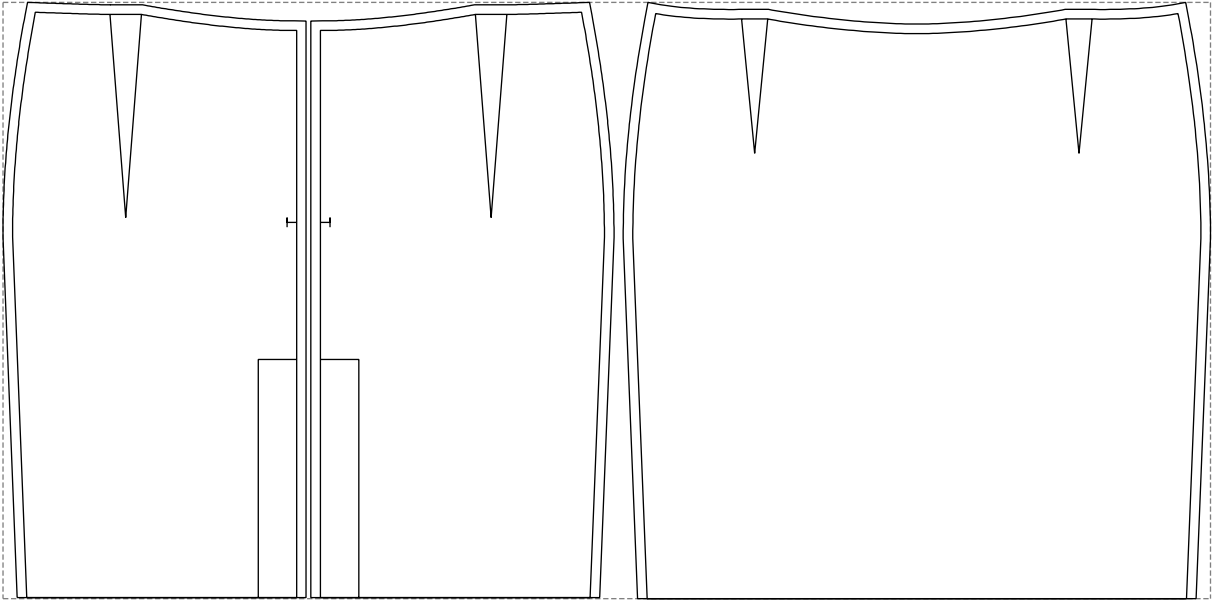

Not for print

Paper size: A4, size:1399.00 x1299.13 mm

# Example

size:1258.39 x621.59 mm

Maneken =1 ver.0

rz\_1=170

rz\_16=108

rz\_17=92.5

rz\_18=89.2

rz\_19=116