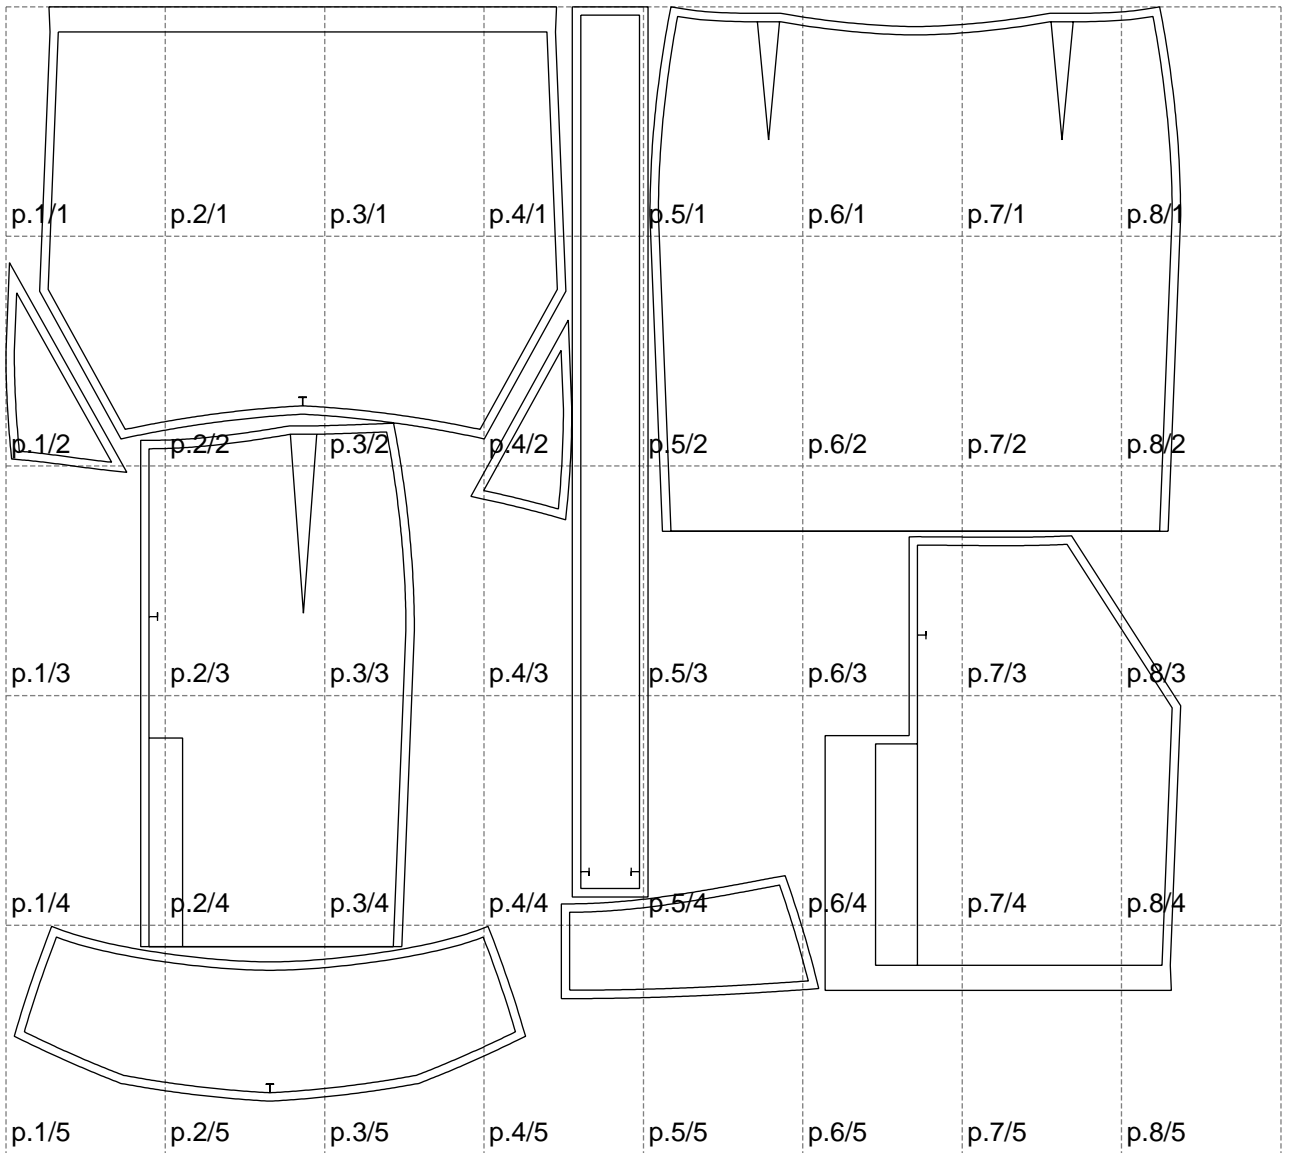

Not for print

Paper size: A4, size:1399.00 x1303.21 mm

# Example

size:1298.49 x624.55 mm

Maneken =1 ver.0

rz\_1=170

rz\_16=112

rz\_17=96.2

rz\_18=94

rz\_19=120

rz\_20=117

---

. . . . .  
. . . . .  
. . . . .