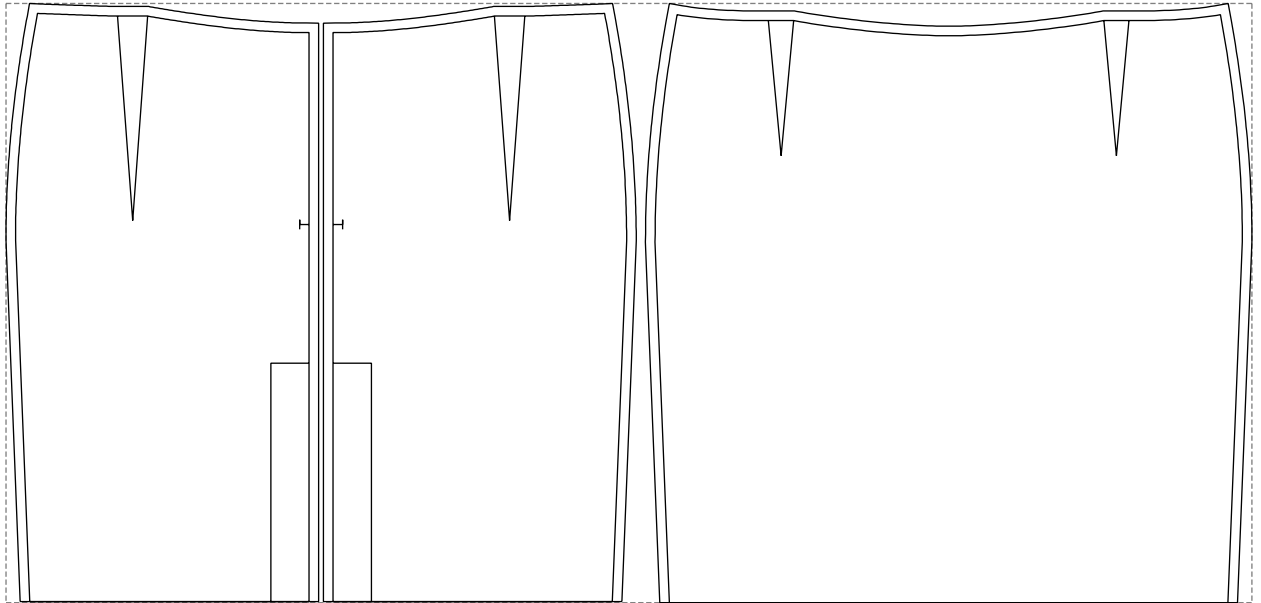

Not for print

Paper size: A4, size:1399.00 x1303.21 mm

# Example

size:1298.49 x624.55 mm

Maneken =1 ver.0

rz\_1=170

rz\_16=112

rz\_17=96.2

rz\_18=94

rz\_19=120