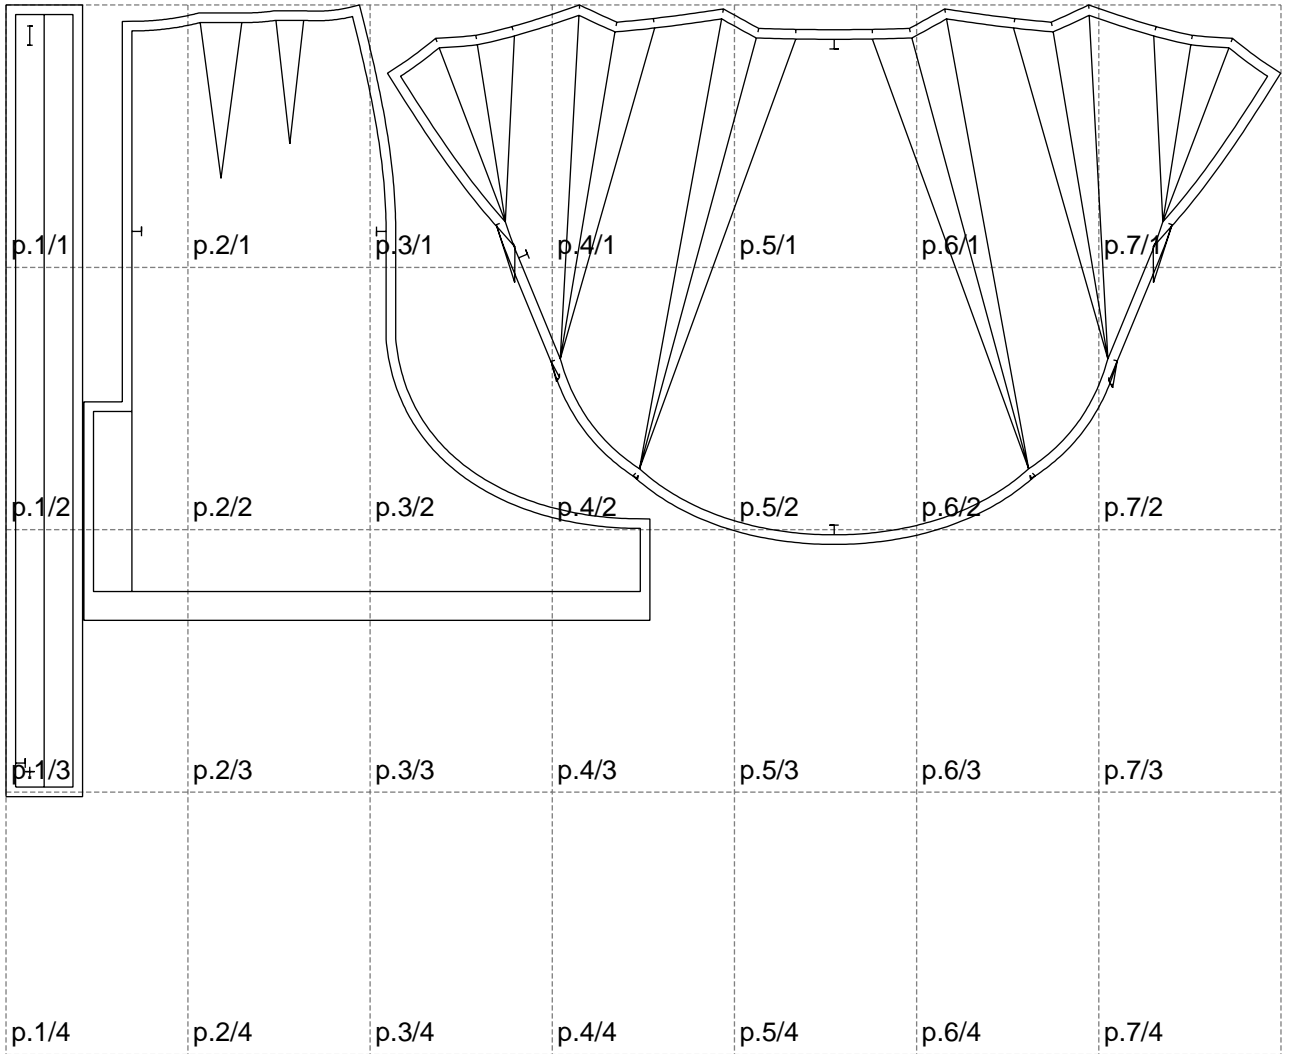

Not for print

Paper size: A4, size:1328.52 x824.84 mm

# Example

size:1327.91 x1201.98 mm

Maneken =1 ver.0

rz\_1=170

rz\_16=96

rz\_17=82

rz\_18=76

rz\_19=104

rz\_20=101.8

---

. . . . .  
. . . . .  
. . . . .