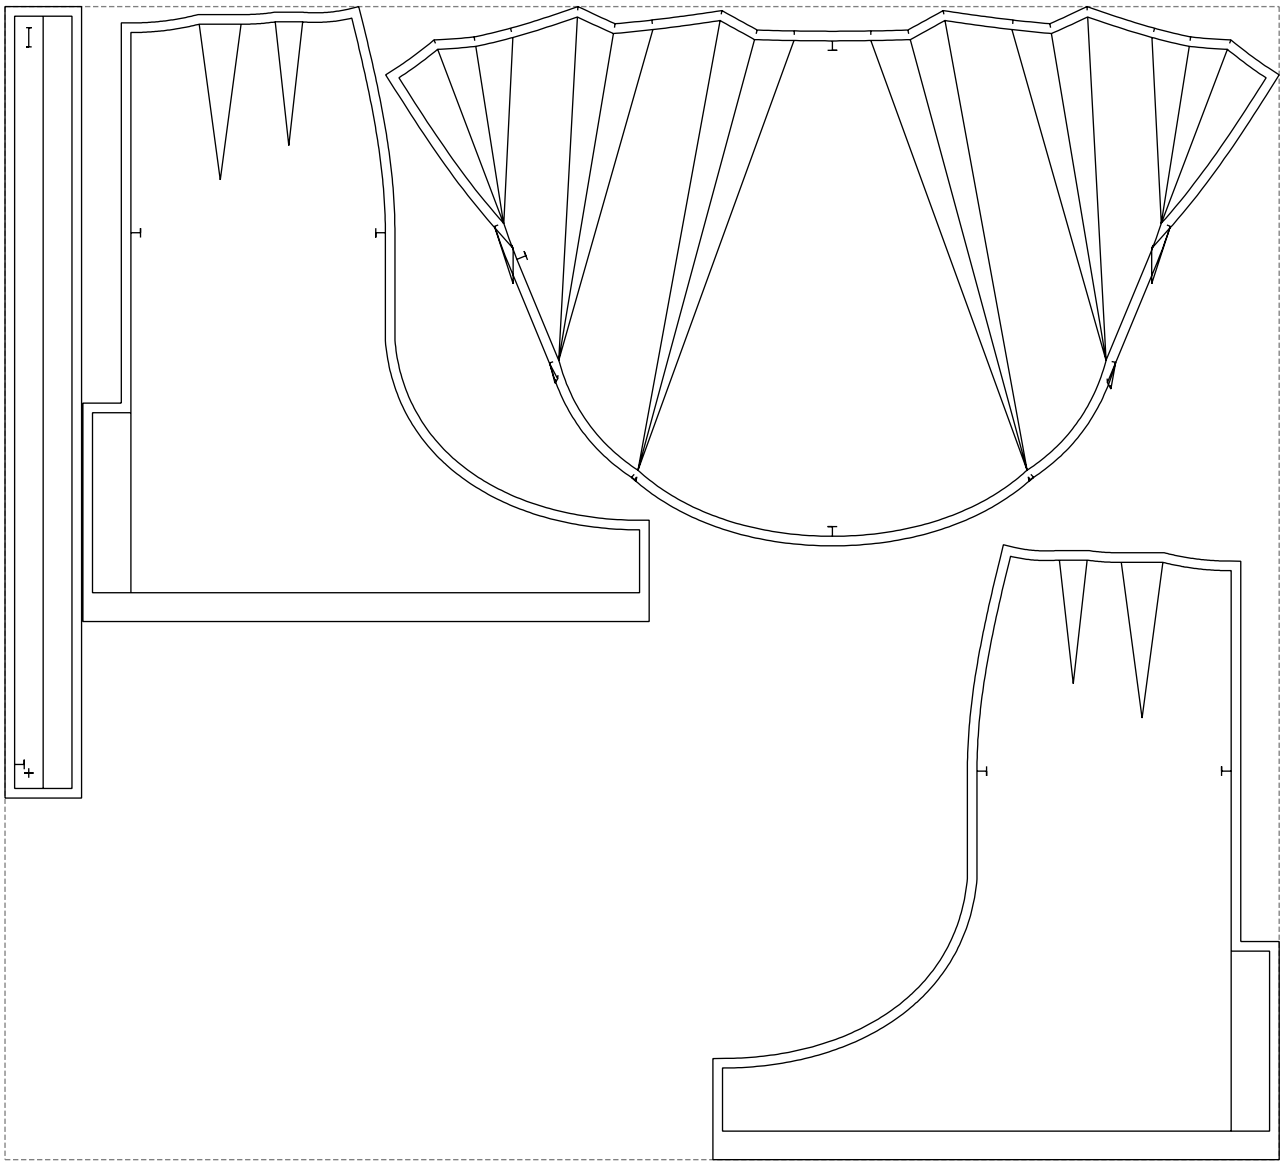

Not for print

Paper size: A4, size:1328.52 x824.84 mm

# Example

size:1327.91 x1201.98 mm

Maneken =1 ver.0

rz\_1=170

rz\_16=96

rz\_17=82

rz\_18=76

rz\_19=104

rz\_20=101.8

---

. . . . .  
. . . . .  
. . . . .