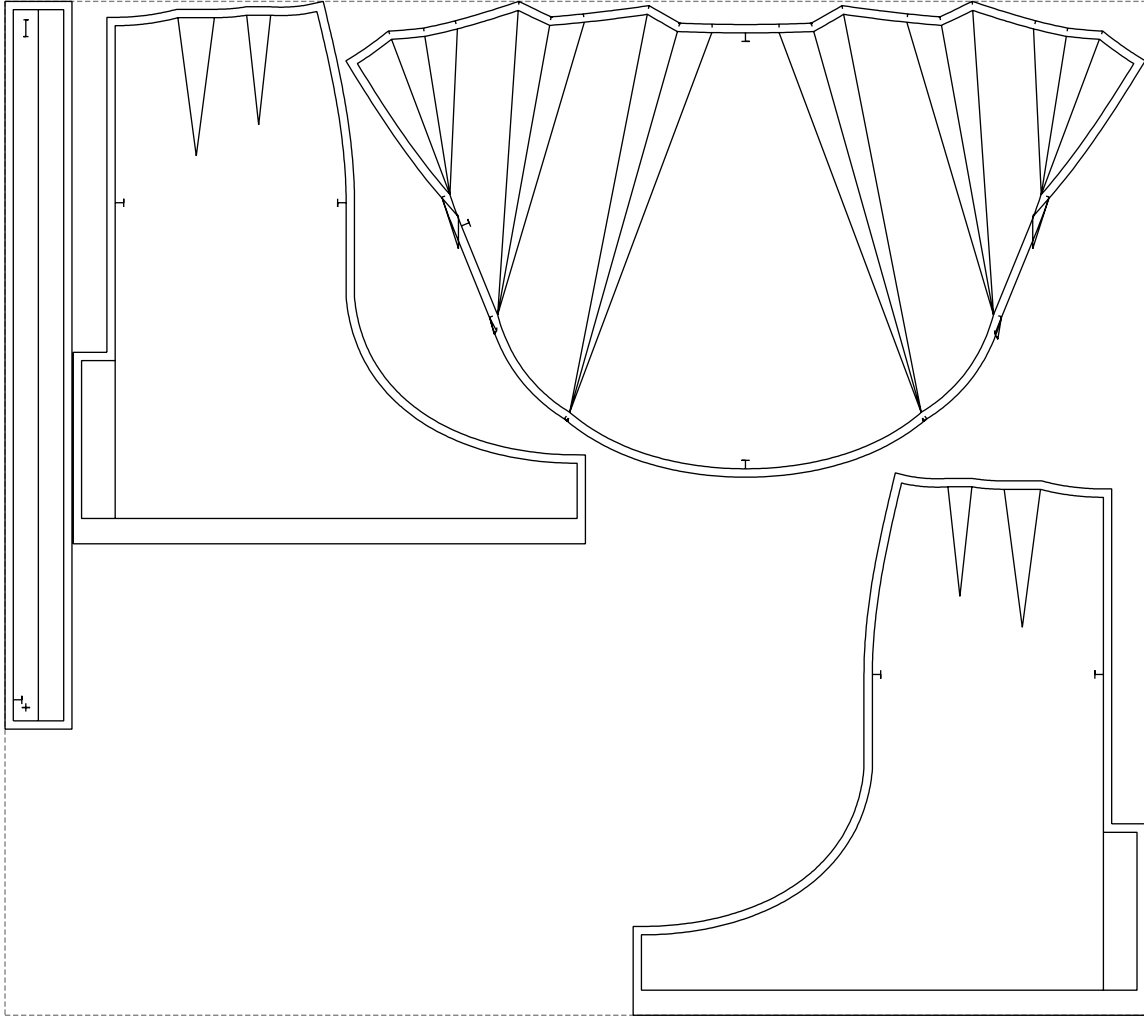

Not for print

Paper size: A4, size:1358.73 x867.08 mm

# Example

size:1358.11 x1207.80 mm

Maneken =1 ver.0

rz\_1=170

rz\_16=100

rz\_17=85.4

rz\_18=80.2

rz\_19=108

rz\_20=105.4

---

. . . . .  
. . . . .  
. . . . .