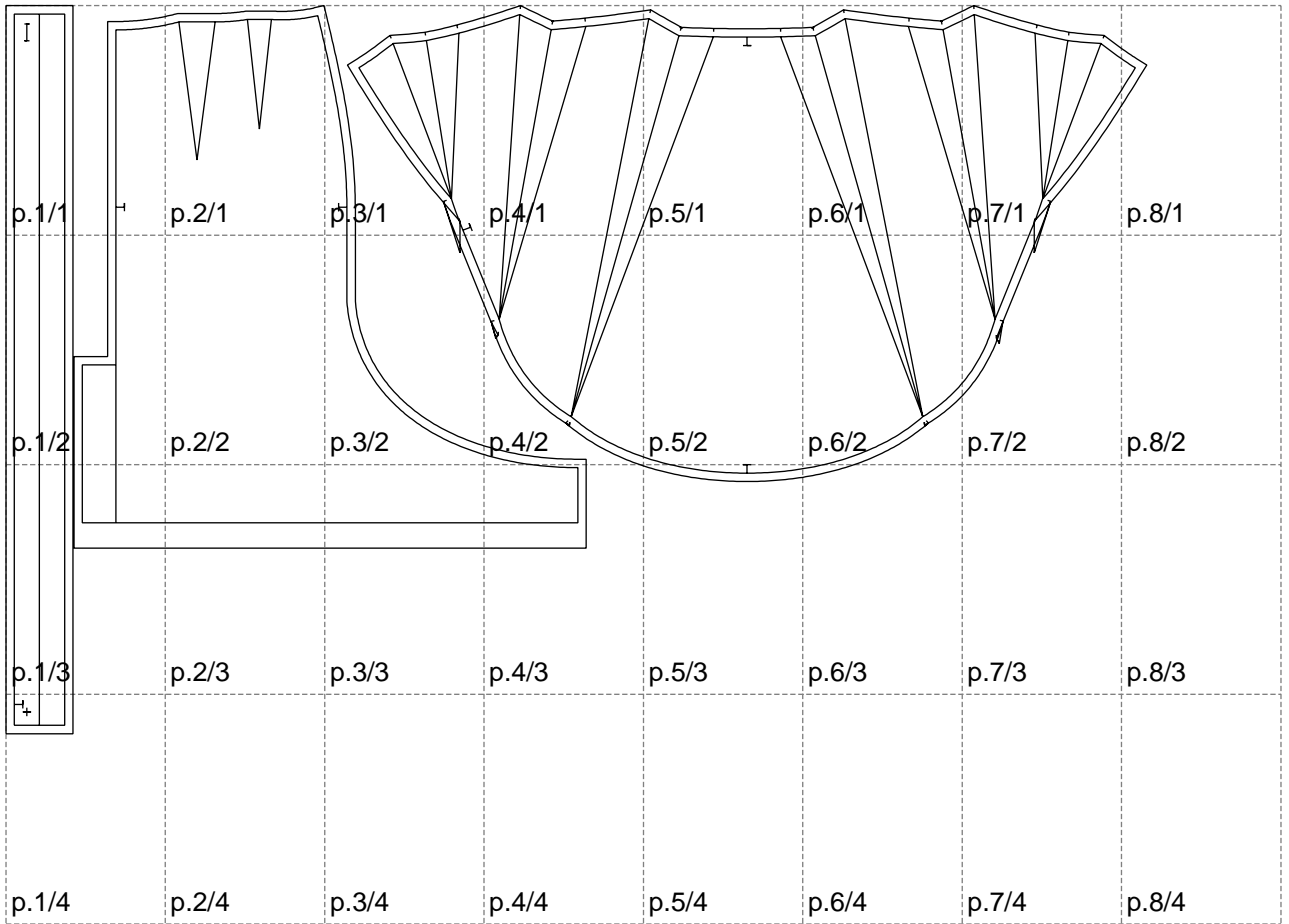

Not for print

Paper size: A4, size:1358.73 x867.08 mm

# Example

size:1358.11 x1207.80 mm

Maneken =1 ver.0

rz\_1=170

rz\_16=100

rz\_17=85.4

rz\_18=80.2

rz\_19=108

rz\_20=105.4

---

. . . . .  
. . . . .  
. . . . .