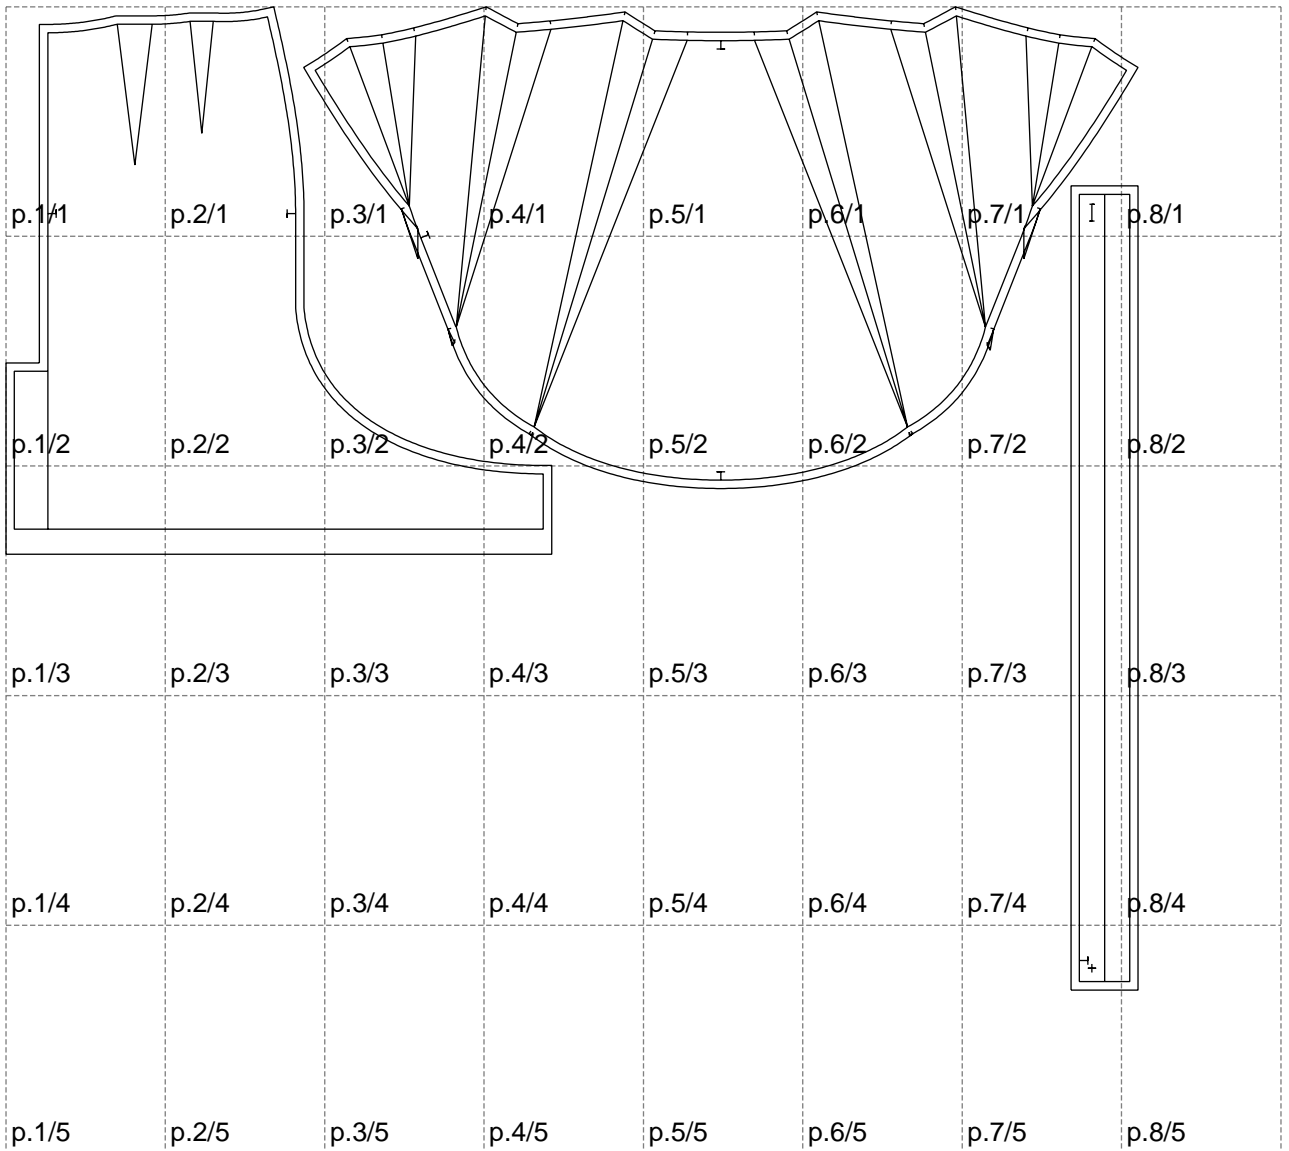

Not for print

Paper size: A4, size:1348.39 x1170.84 mm

# Example

size:1428.55 x1223.44 mm

Maneken =1 ver.0

rz\_1=170

rz\_16=108

rz\_17=92.5

rz\_18=89.2

rz\_19=116

rz\_20=113

---

. . . . .  
. . . . .  
. . . . .