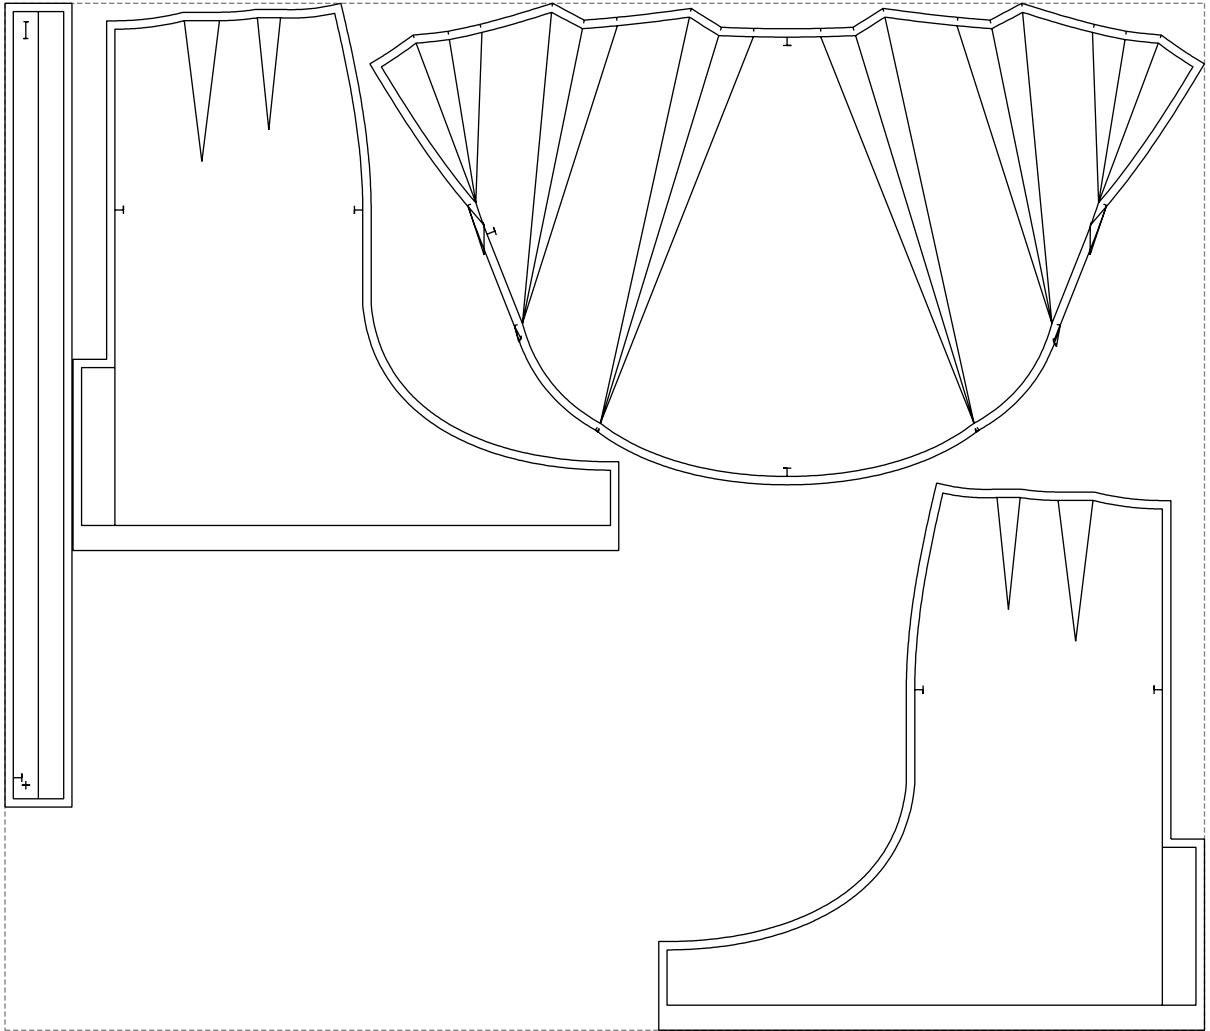

Not for print

Paper size: A4, size:1348.39 x1170.84 mm

# Example

size:1428.55 x1223.44 mm

Maneken =1 ver.0

rz\_1=170

rz\_16=108

rz\_17=92.5

rz\_18=89.2

rz\_19=116

rz\_20=113

---

. . . . .  
. . . . .  
. . . . .