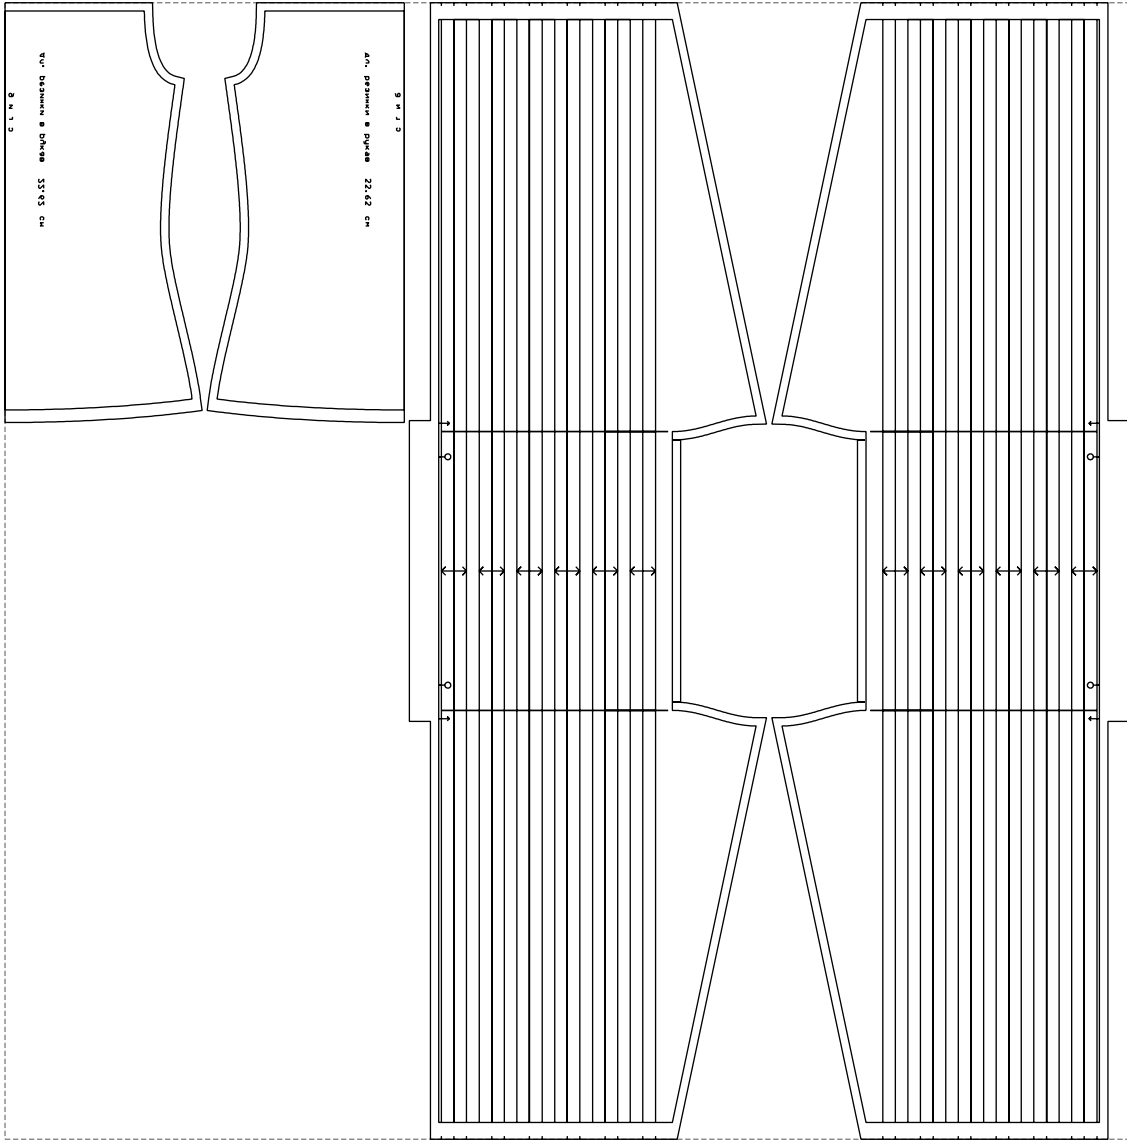

Not for print

Paper size: A4, size:636.24 x1353.91 mm

Example

size: 1338.47 x 1353.91 mm

Maneken =1 ver.0

rz_1=170

rz_16=88

rz_17=75.6

rz_18=67.6

rz_19=96

rz_20=94.6

.
.
.