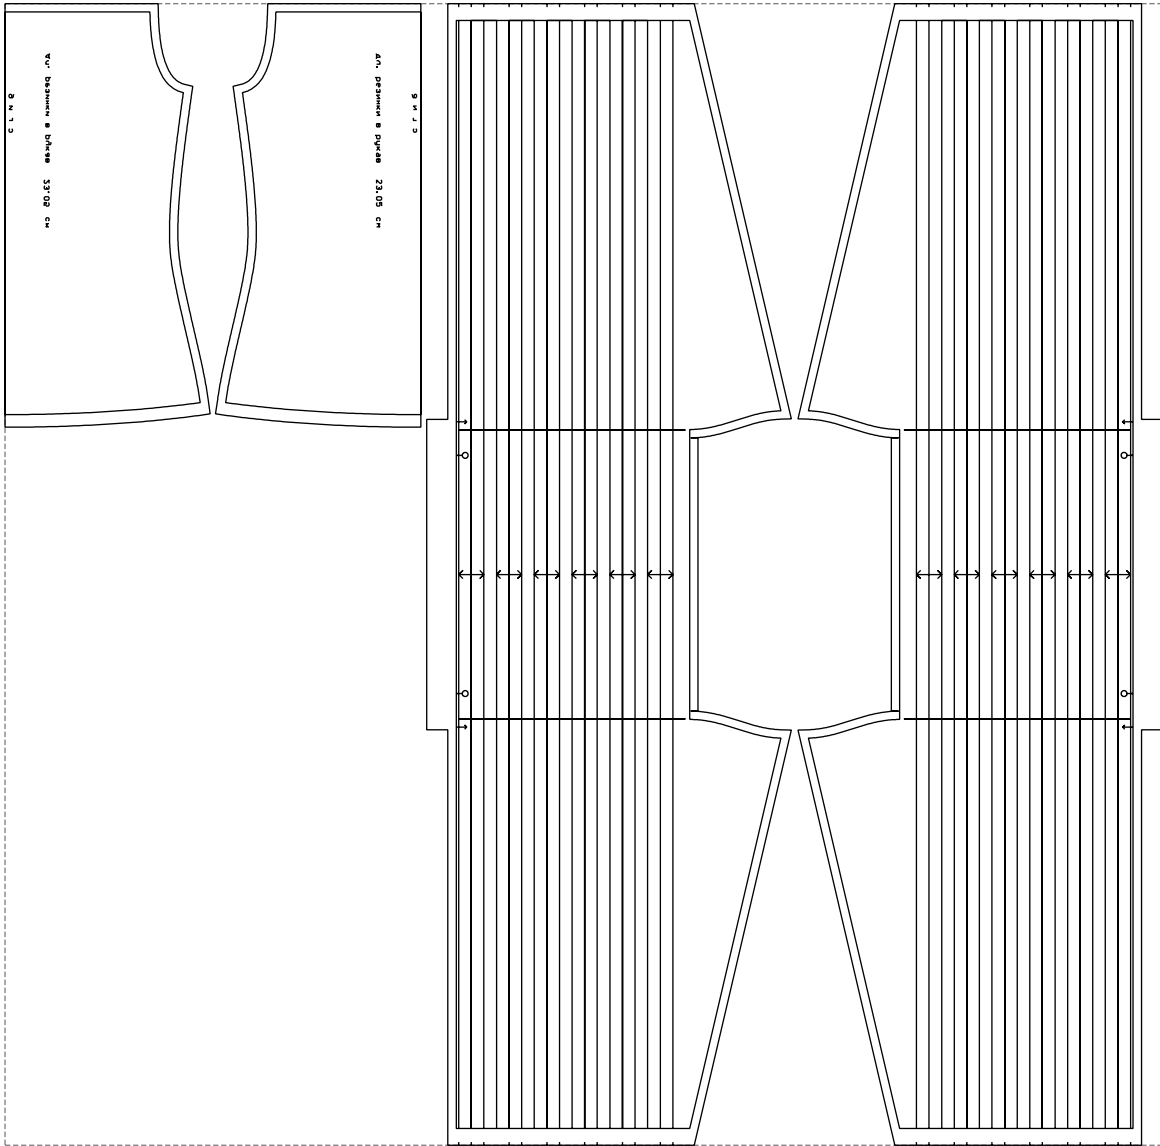

Not for print

Paper size: A4, size:656.13 x1359.89 mm

# Example

size:1378.57 x1359.89 mm

Maneken =1 ver.0

rz\_1=170

rz\_16=92

rz\_17=78.8

rz\_18=71.8

rz\_19=100

rz\_20=98.1

---

. . . . .  
. . . . .  
. . . . .