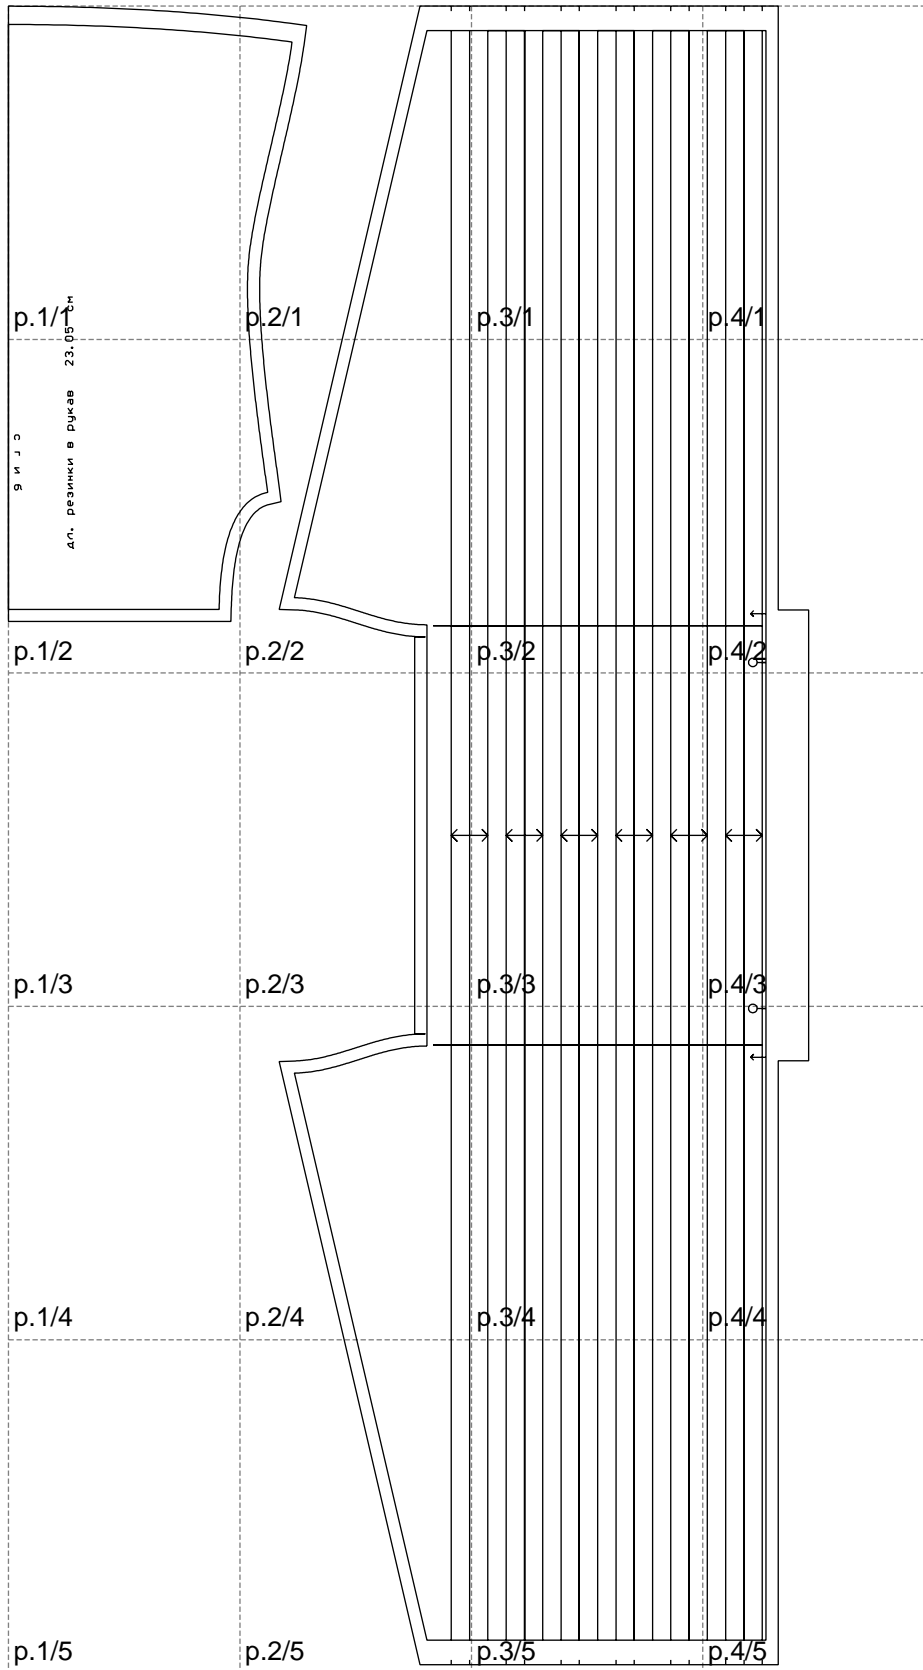

Not for print

Paper size: A4, size:656.13 x1359.89 mm

# Example

size:1378.57 x1359.89 mm

Maneken =1 ver.0

rz\_1=170

rz\_16=92

rz\_17=78.8

rz\_18=71.8

rz\_19=100

rz\_20=98.1

---

. . . . .  
. . . . .  
. . . . .