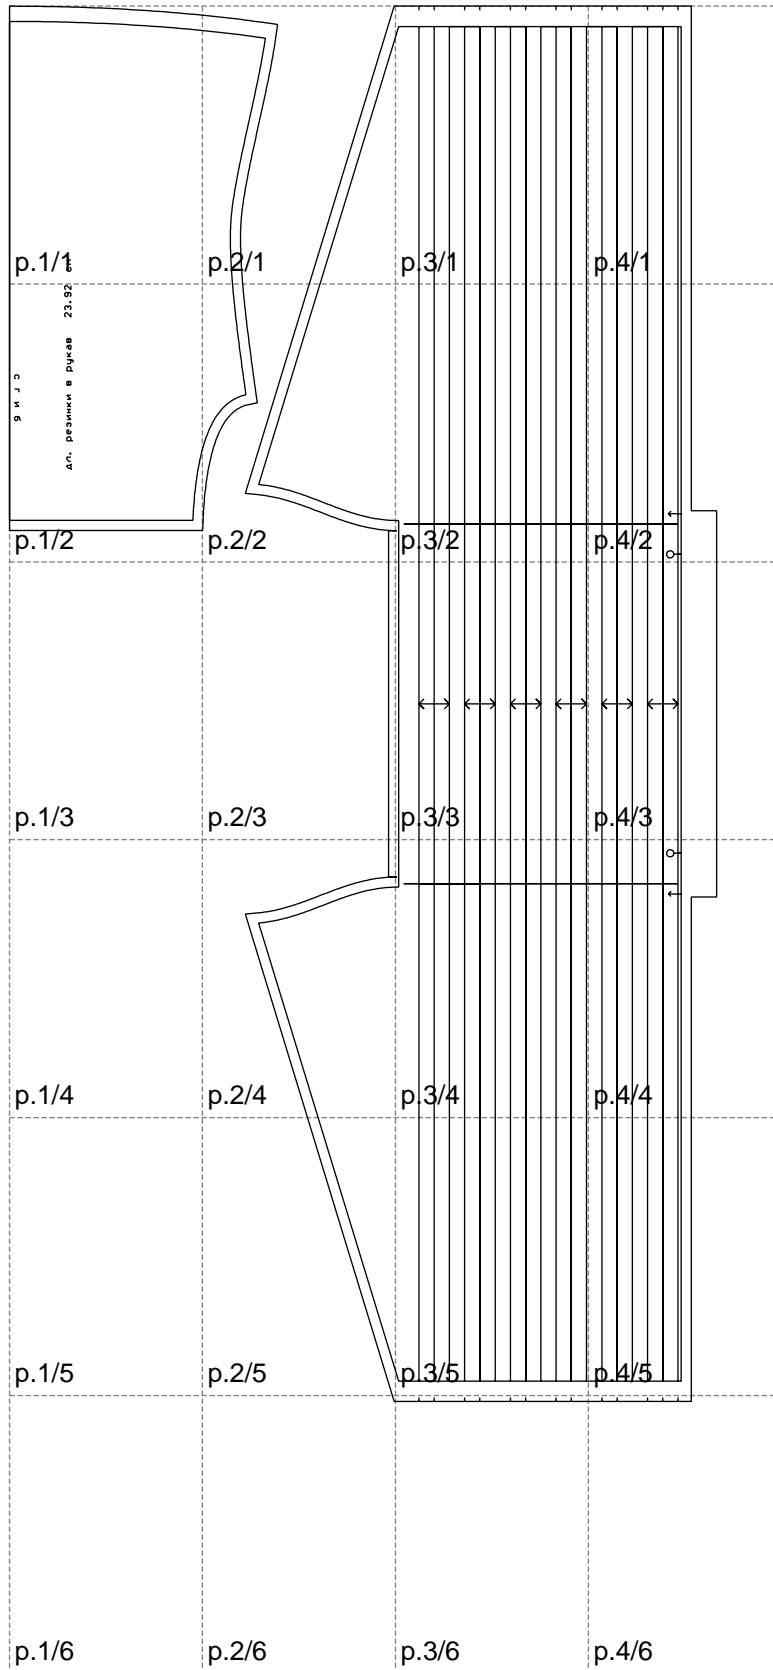

Not for print

Paper size: A4, size:695.75 x1372.86 mm

# Example

size:1478.91 x1372.86 mm

Maneken =1 ver.0

rz\_1=170

rz\_16=100

rz\_17=85.4

rz\_18=80.2

rz\_19=108

rz\_20=105.4

---

. . . . .  
. . . . .  
. . . . .