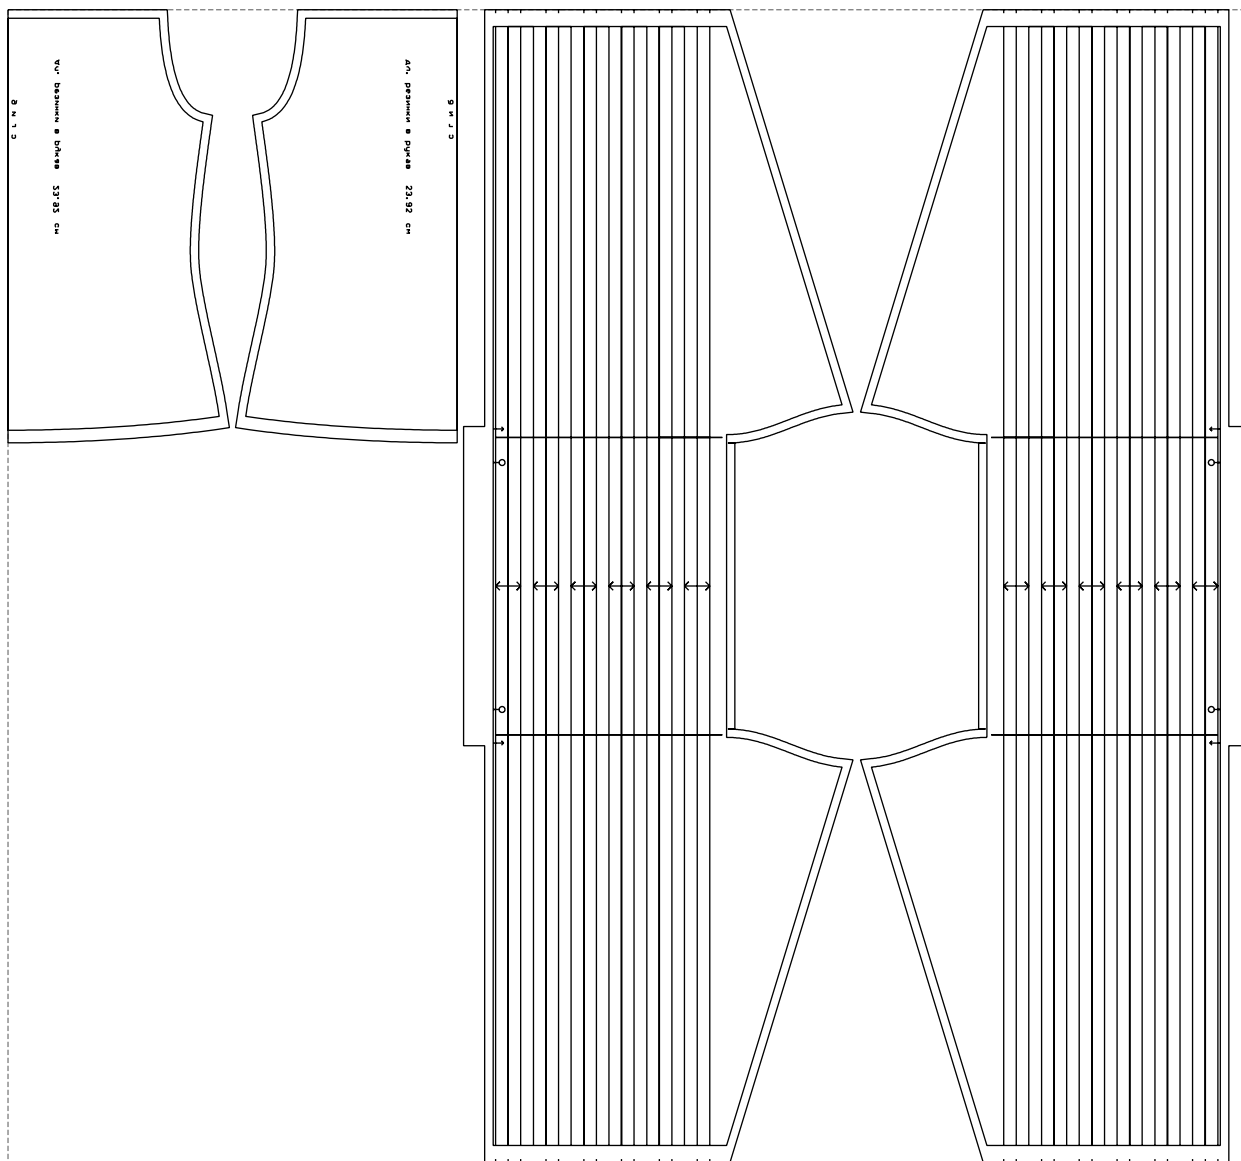

Not for print

Paper size: A4, size:695.75 x1372.86 mm

# Example

size:1478.91 x1372.86 mm

Maneken =1 ver.0

rz\_1=170

rz\_16=100

rz\_17=85.4

rz\_18=80.2

rz\_19=108

rz\_20=105.4

---

. . . . .  
. . . . .  
. . . . .