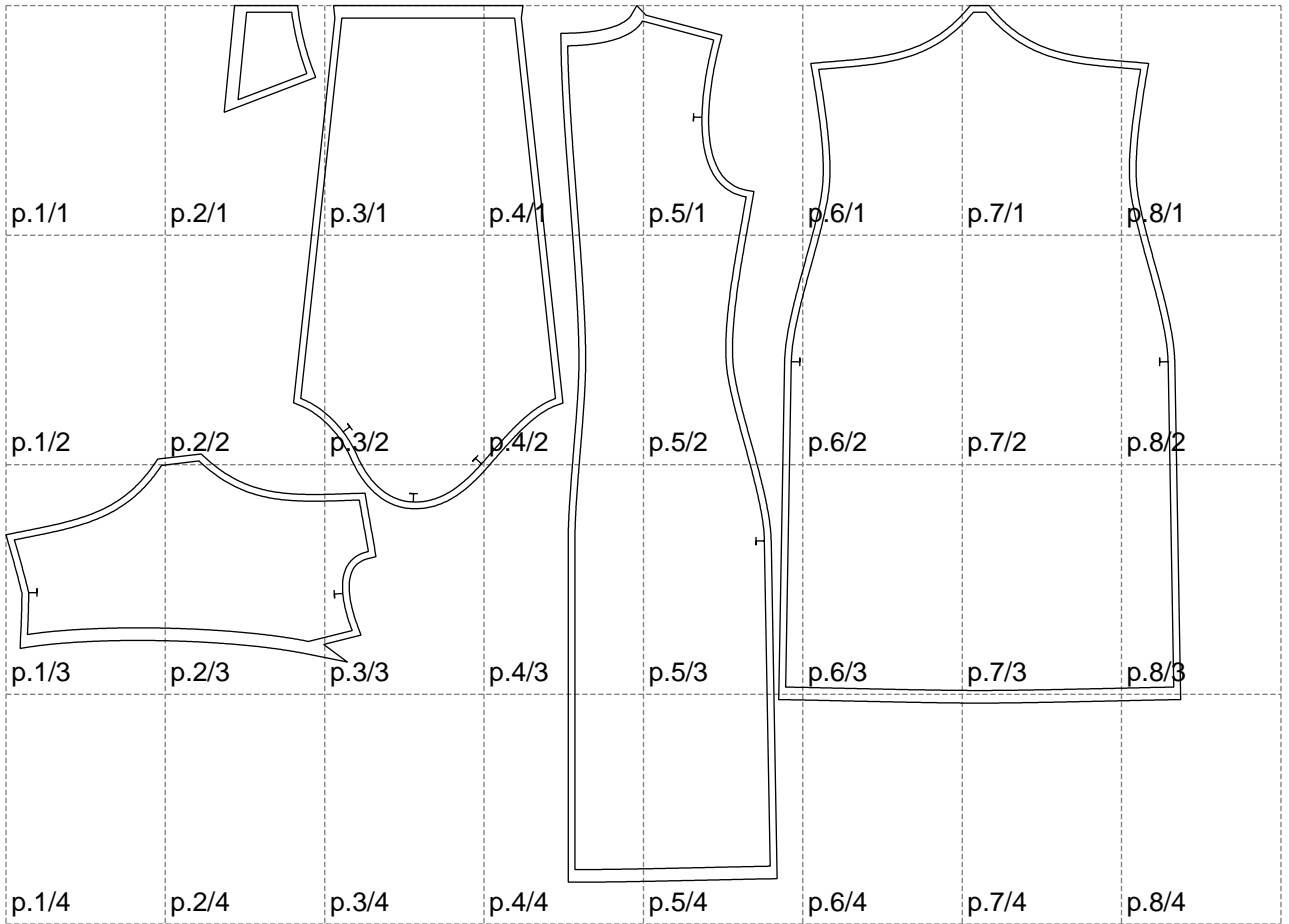

Not for print

Paper size: A4, size:1399.00 x1043.89 mm

# Example

size:1499.00 x1288.87 mm

Maneken =1 ver.0

rz\_1=170

rz\_16=88

rz\_17=75.6

rz\_18=67.6

rz\_19=96

rz\_20=94.6

---

. . . . .  
. . . . .  
. . . . .