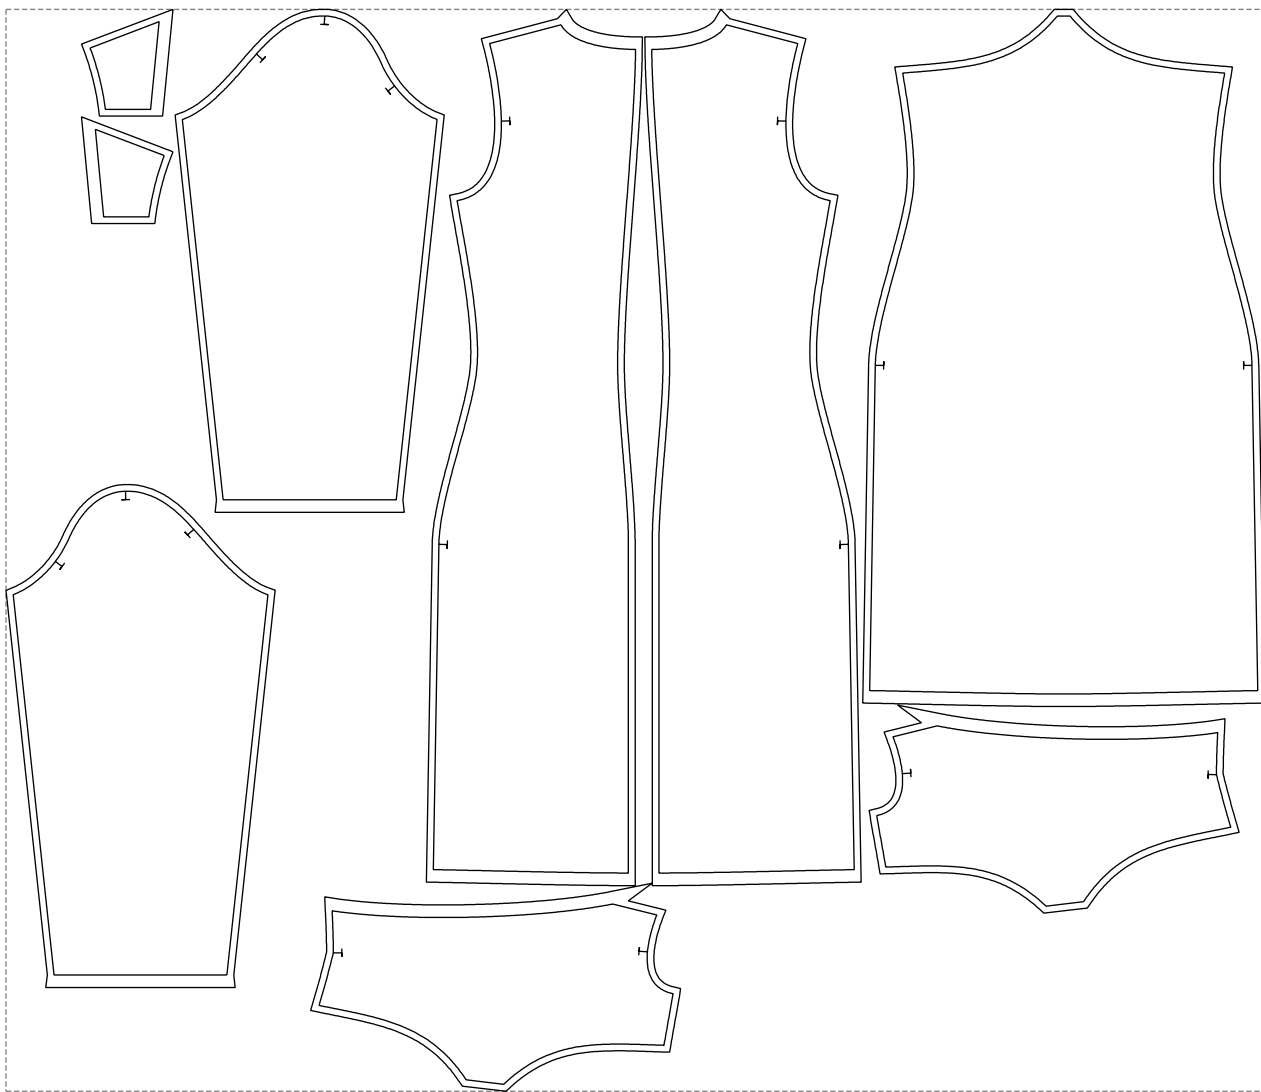

Not for print

Paper size: A4, size:1399.00 x1043.89 mm

# Example

size:1499.00 x1288.87 mm

Maneken =1 ver.0

rz\_1=170

rz\_16=88

rz\_17=75.6

rz\_18=67.6

rz\_19=96