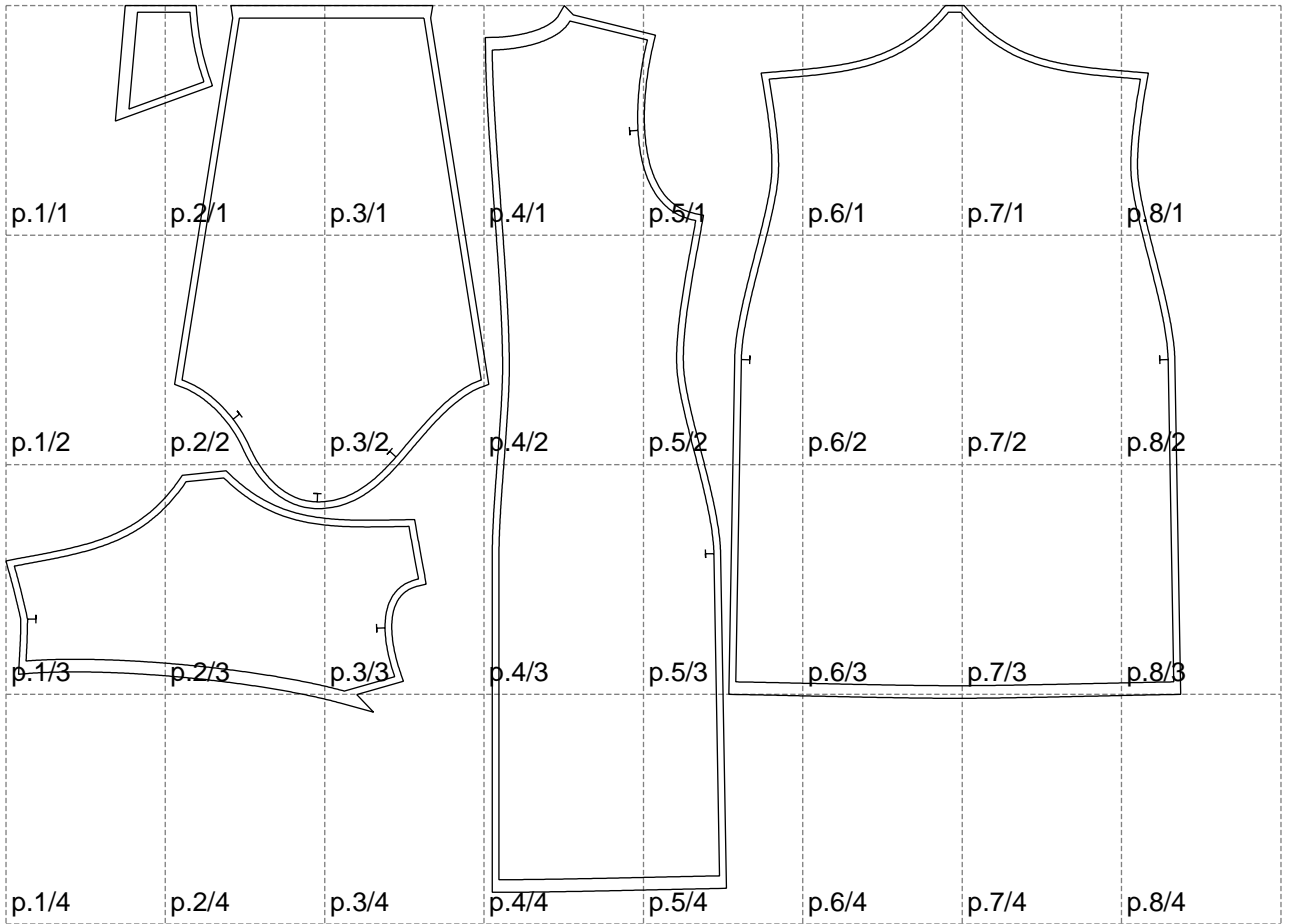

Not for print

Paper size: A4, size:1399.00 x1055.92 mm

# Example

size:1499.00 x1344.58 mm

Maneken =1 ver.0

rz\_1=170

rz\_16=100

rz\_17=85.4

rz\_18=80.2

rz\_19=108

rz\_20=105.4

---

. . . . .  
. . . . .  
. . . . .