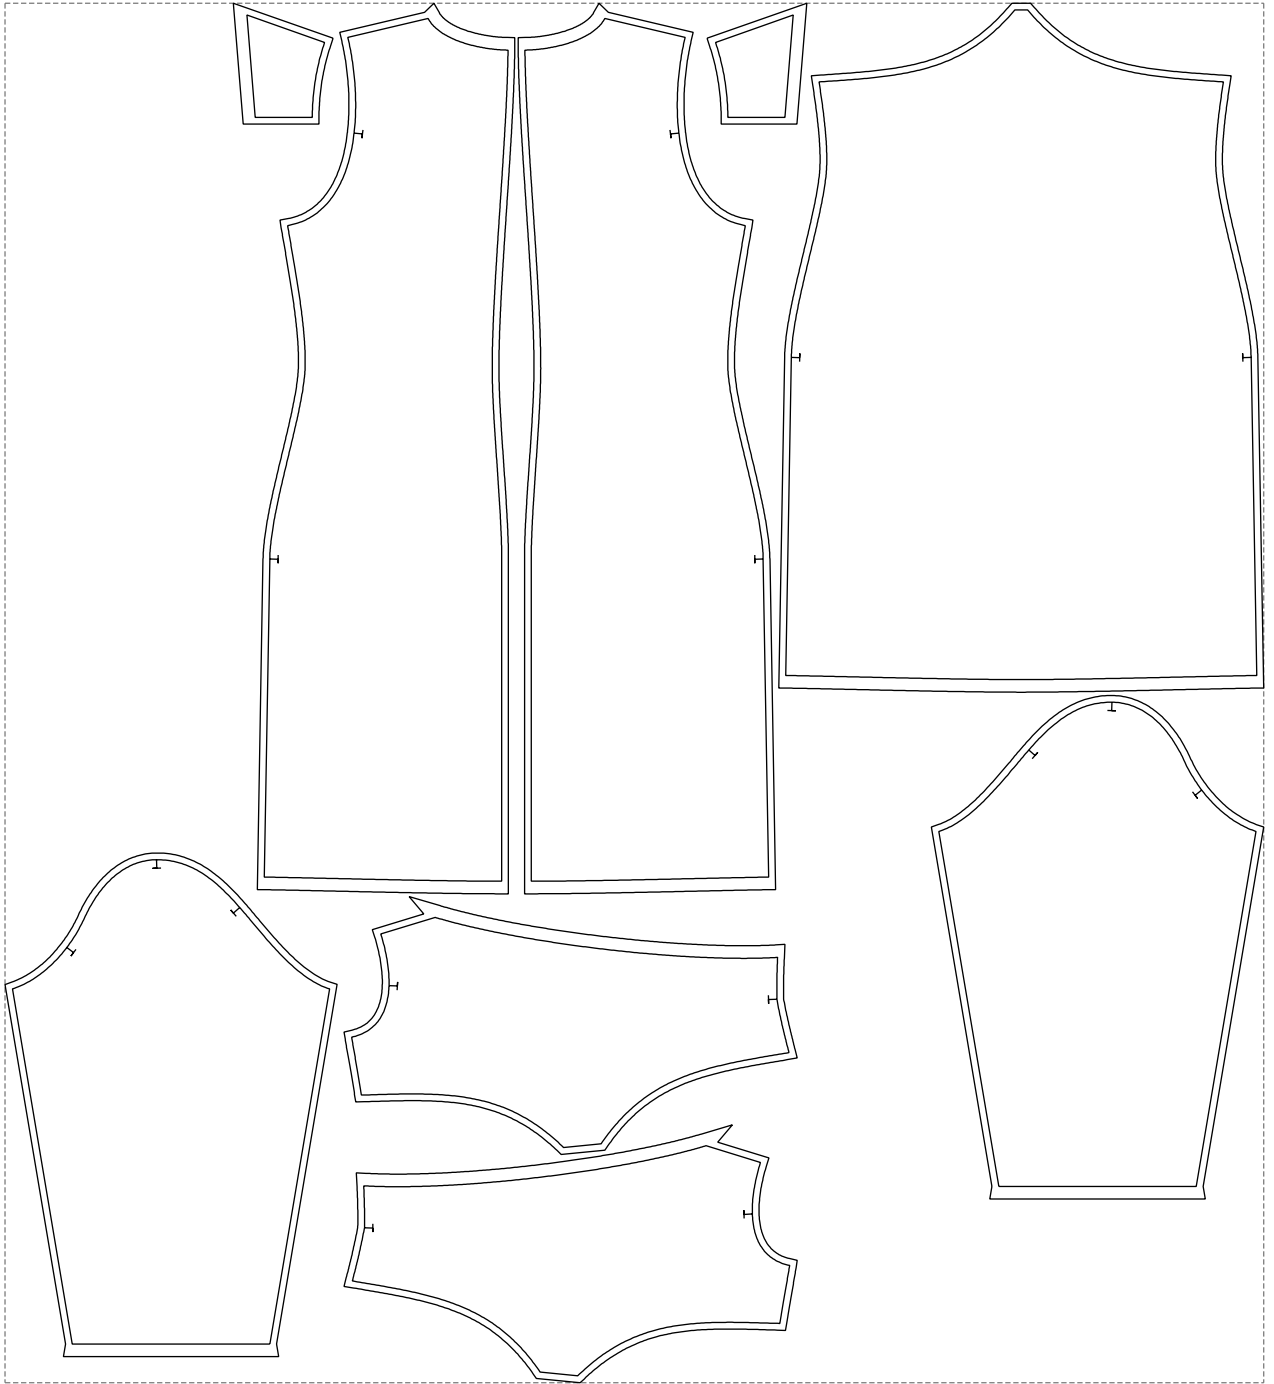

Not for print

Paper size: A4, size:1278.60 x1128.00 mm

# Example

size:1499.00 x1643.42 mm

Maneken =1 ver.0

rz\_1=170

rz\_16=108

rz\_17=92.5

rz\_18=89.2

rz\_19=116