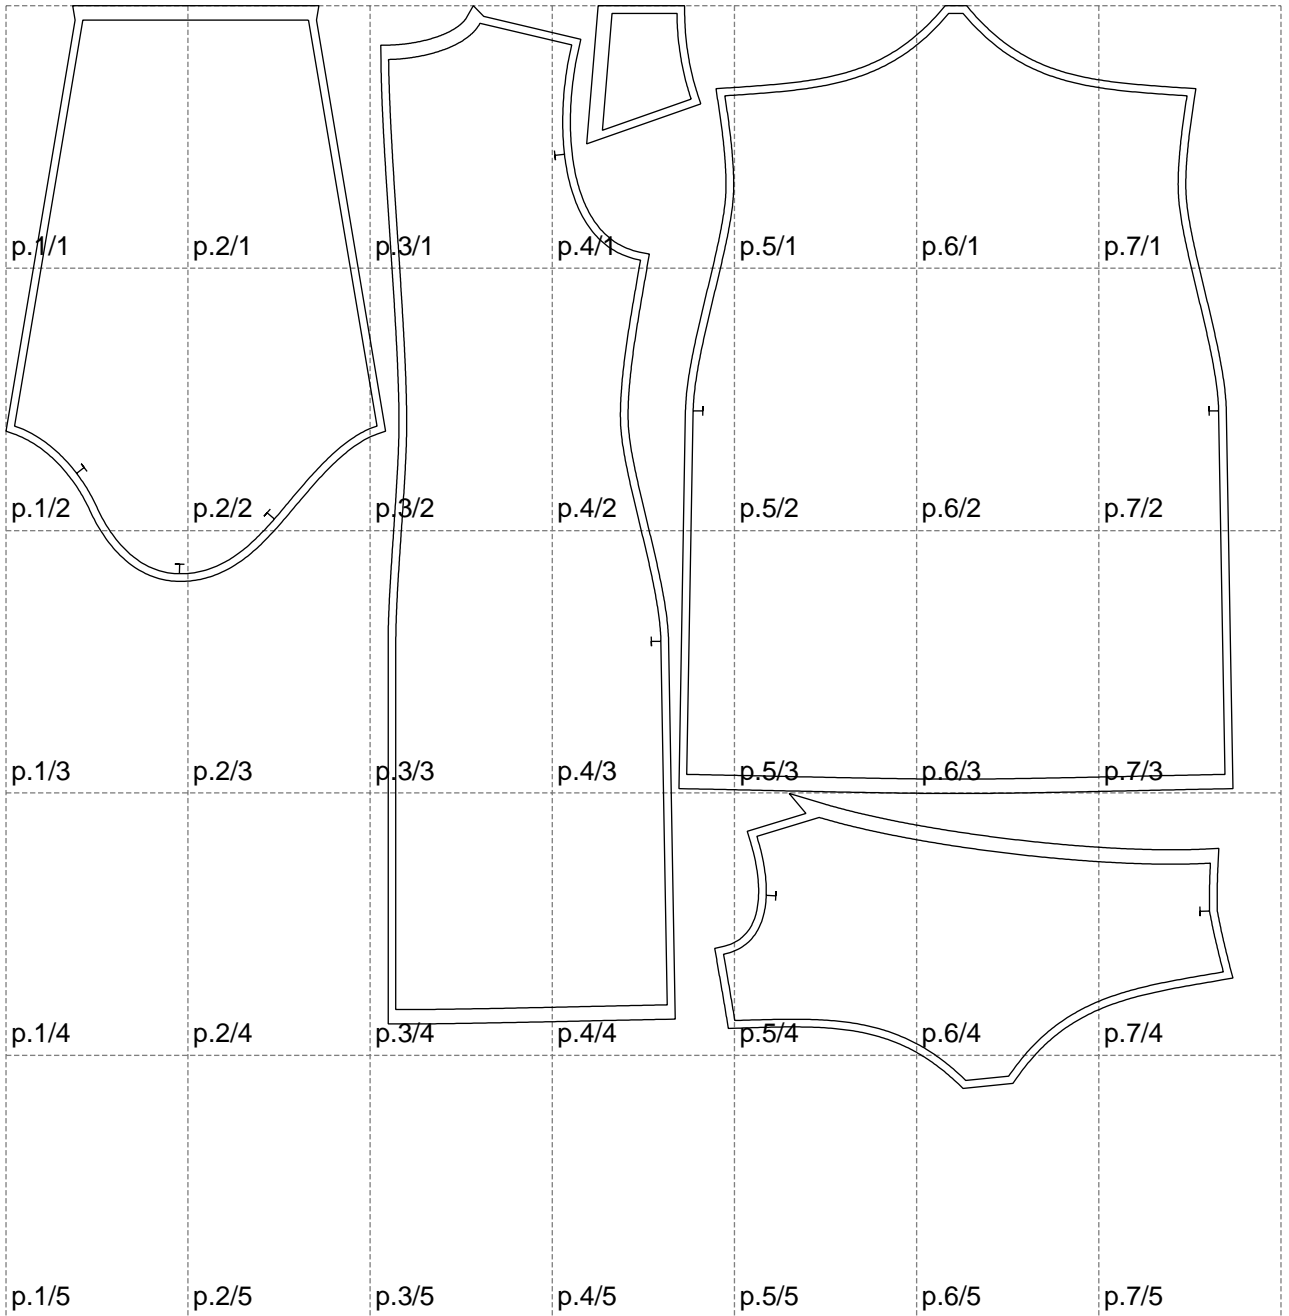

Not for print

Paper size: A4, size:1278.60 x1128.00 mm

# Example

size:1499.00 x1643.42 mm

Maneken =1 ver.0

rz\_1=170

rz\_16=108

rz\_17=92.5

rz\_18=89.2

rz\_19=116

rz\_20=113

---

. . . . .  
. . . . .  
. . . . .