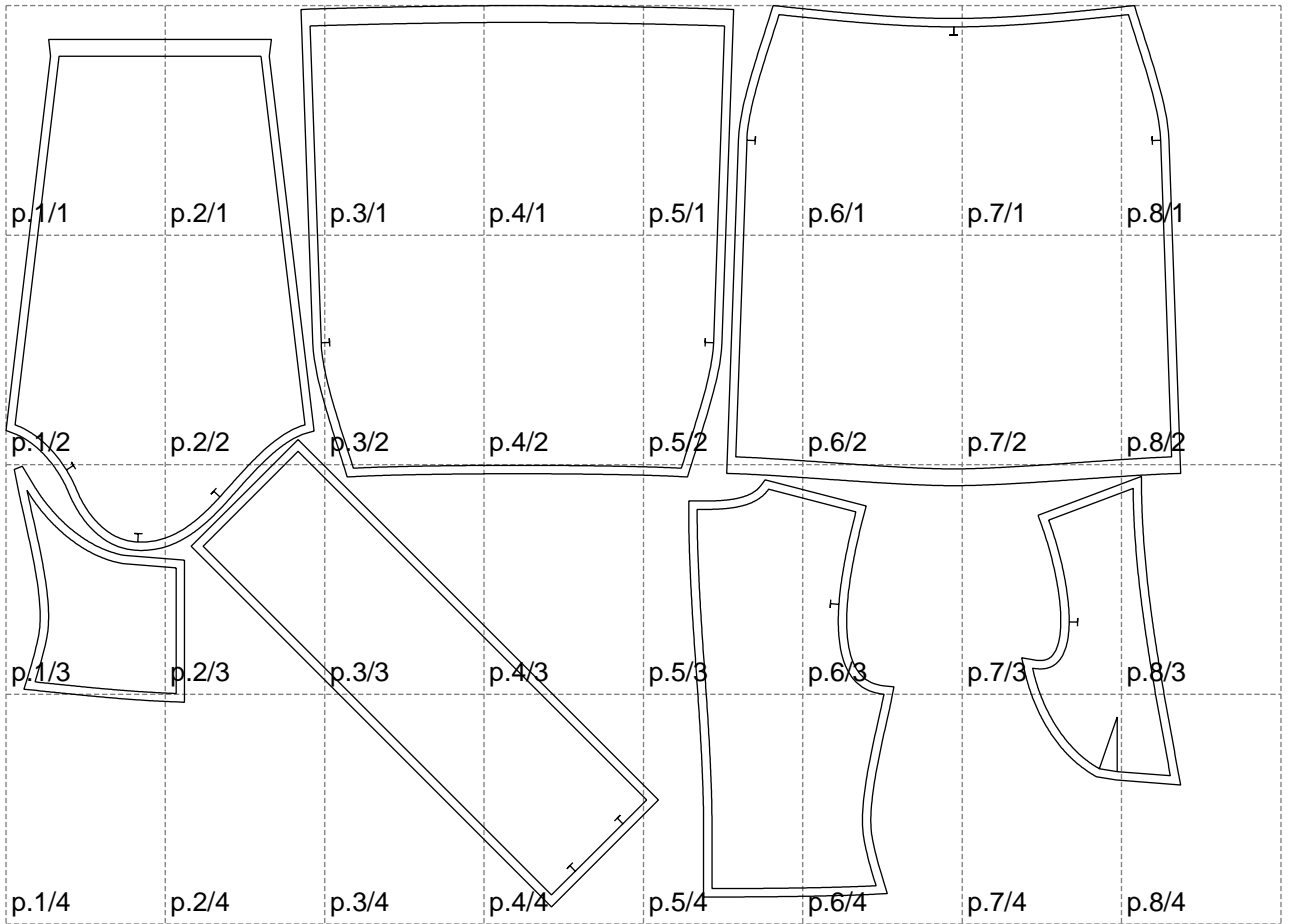

Not for print

Paper size: A4, size:1399.00 x1073.16 mm

# Example

size:1499.00 x1626.58 mm

Maneken =1 ver.0

rz\_1=170

rz\_16=92

rz\_17=78.8

rz\_18=71.8

rz\_19=100

rz\_20=98.1

---

. . . . .  
. . . . .  
. . . . .