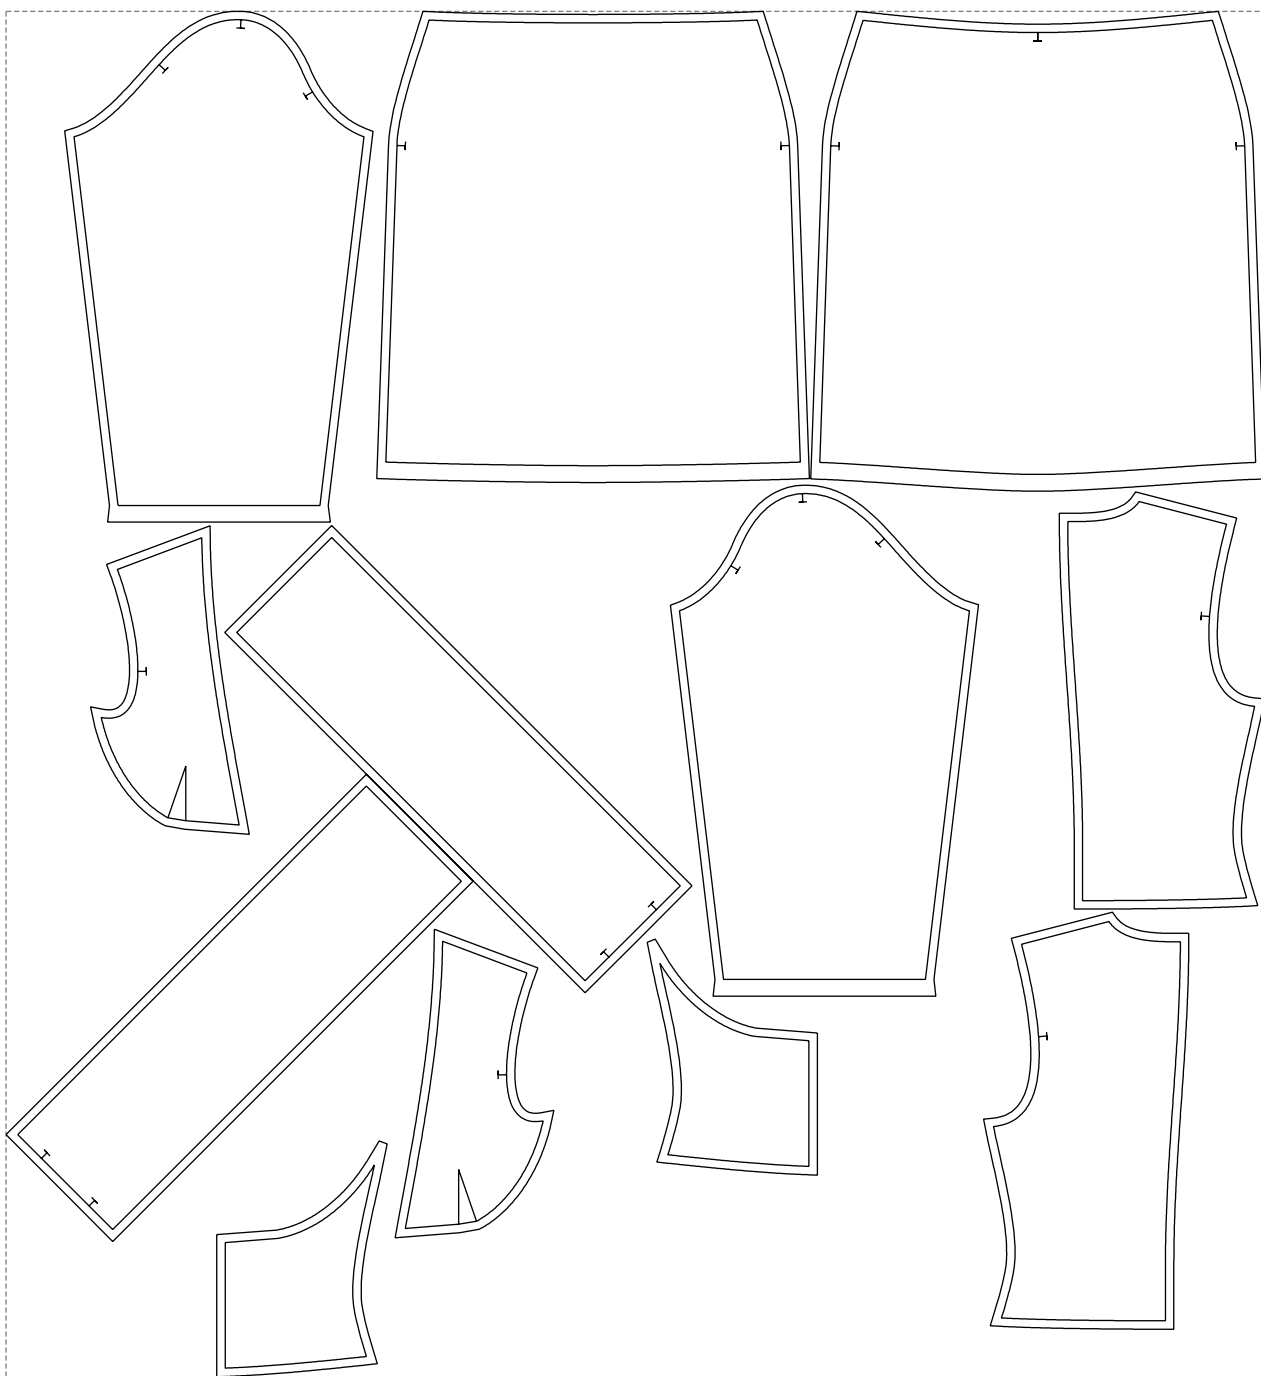

Not for print

Paper size: A4, size:1399.00 x1073.16 mm

# Example

size:1499.00 x1626.58 mm

Maneken =1 ver.0

rz\_1=170

rz\_16=92

rz\_17=78.8

rz\_18=71.8

rz\_19=100