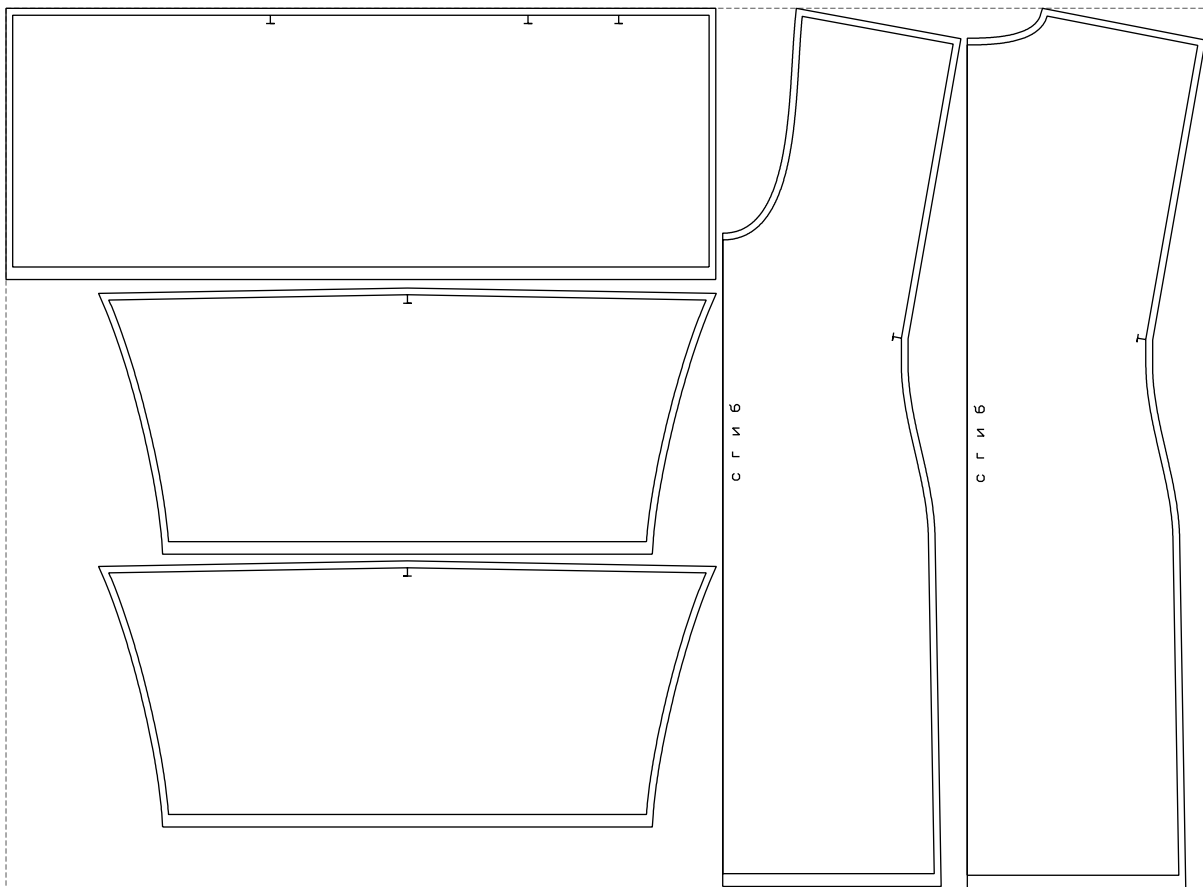

Not for print

Paper size: A4, size:1258.31 x1420.46 mm

Example

size:1428.62 x1047.46 mm

Maneken =1 ver.0

rz_1=170

rz_16=92

rz_17=78.8

rz_18=71.8

rz_19=100

rz_20=98.1

.
.
.