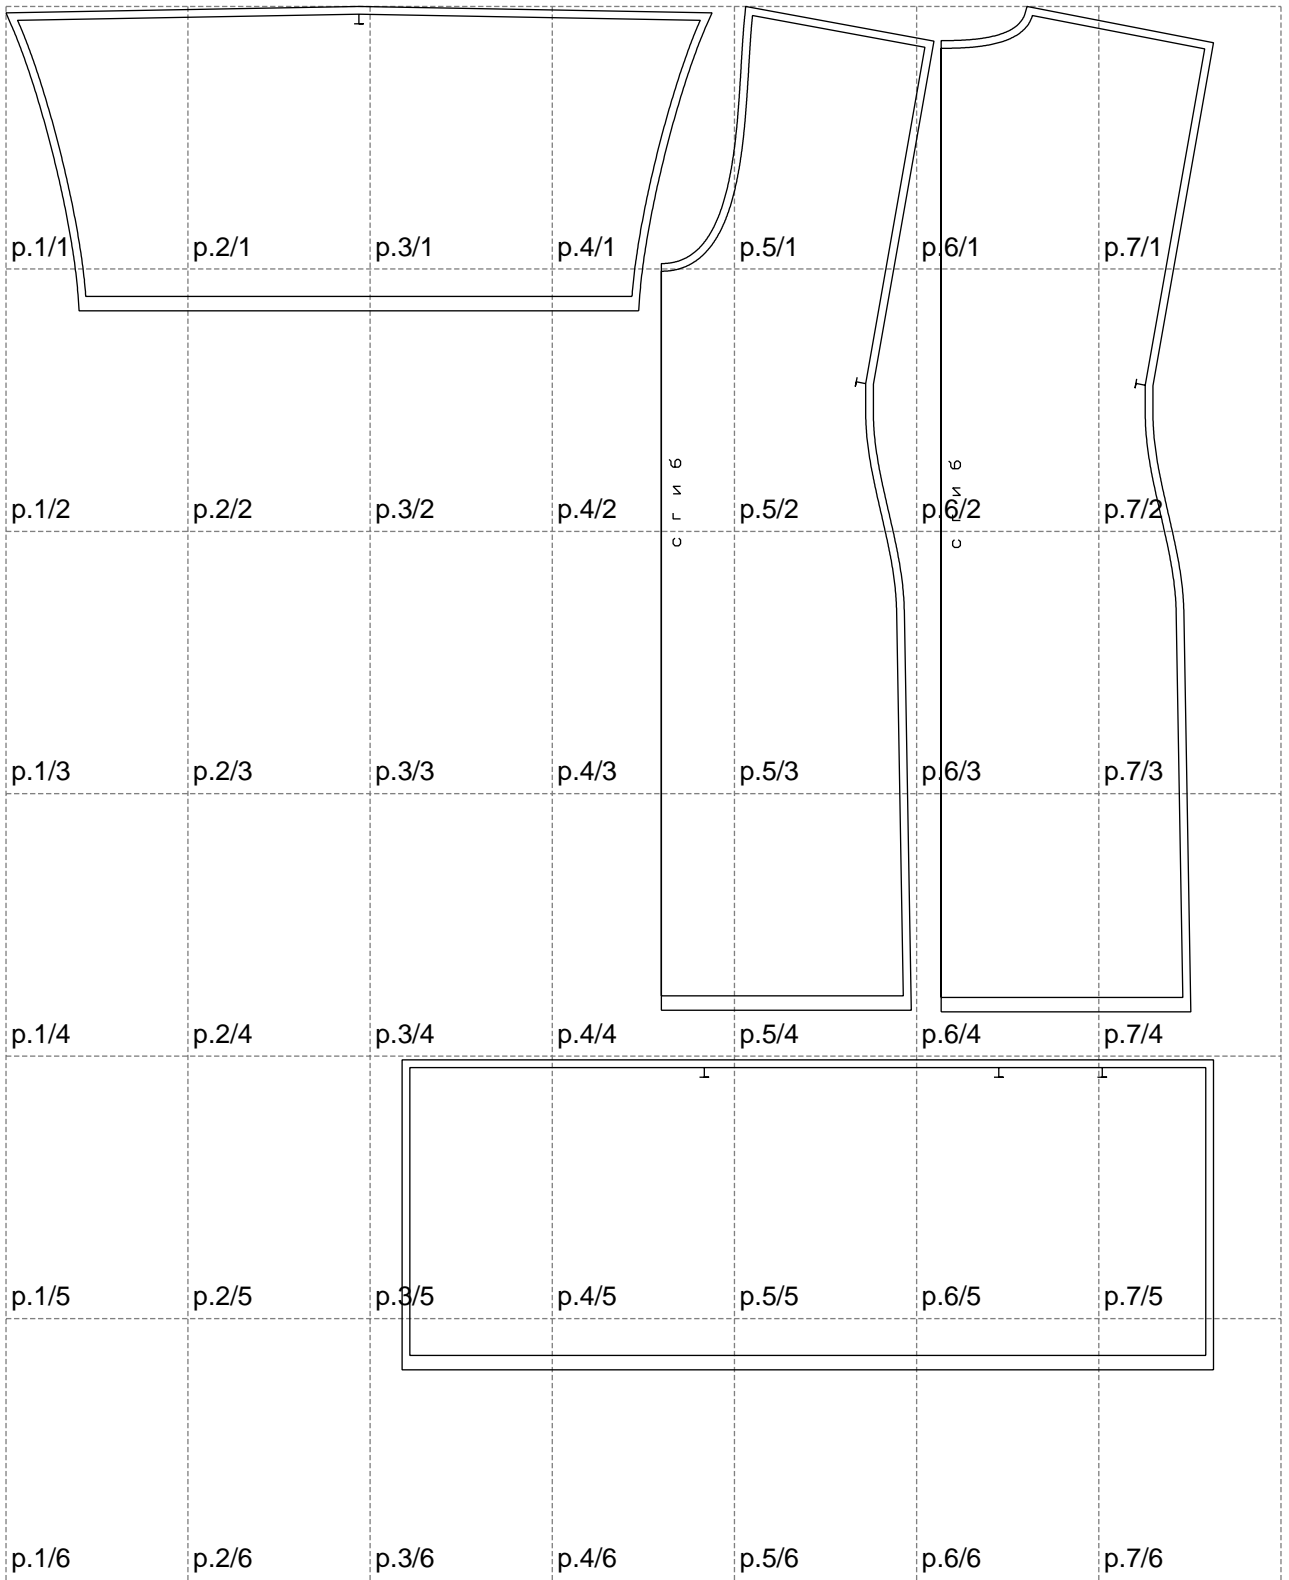

Not for print

Paper size: A4, size:1258.31 x1420.46 mm

Example

size:1428.62 x1047.46 mm

Maneken =1 ver.0

rz_1=170

rz_16=92

rz_17=78.8

rz_18=71.8

rz_19=100

rz_20=98.1

.
.
.