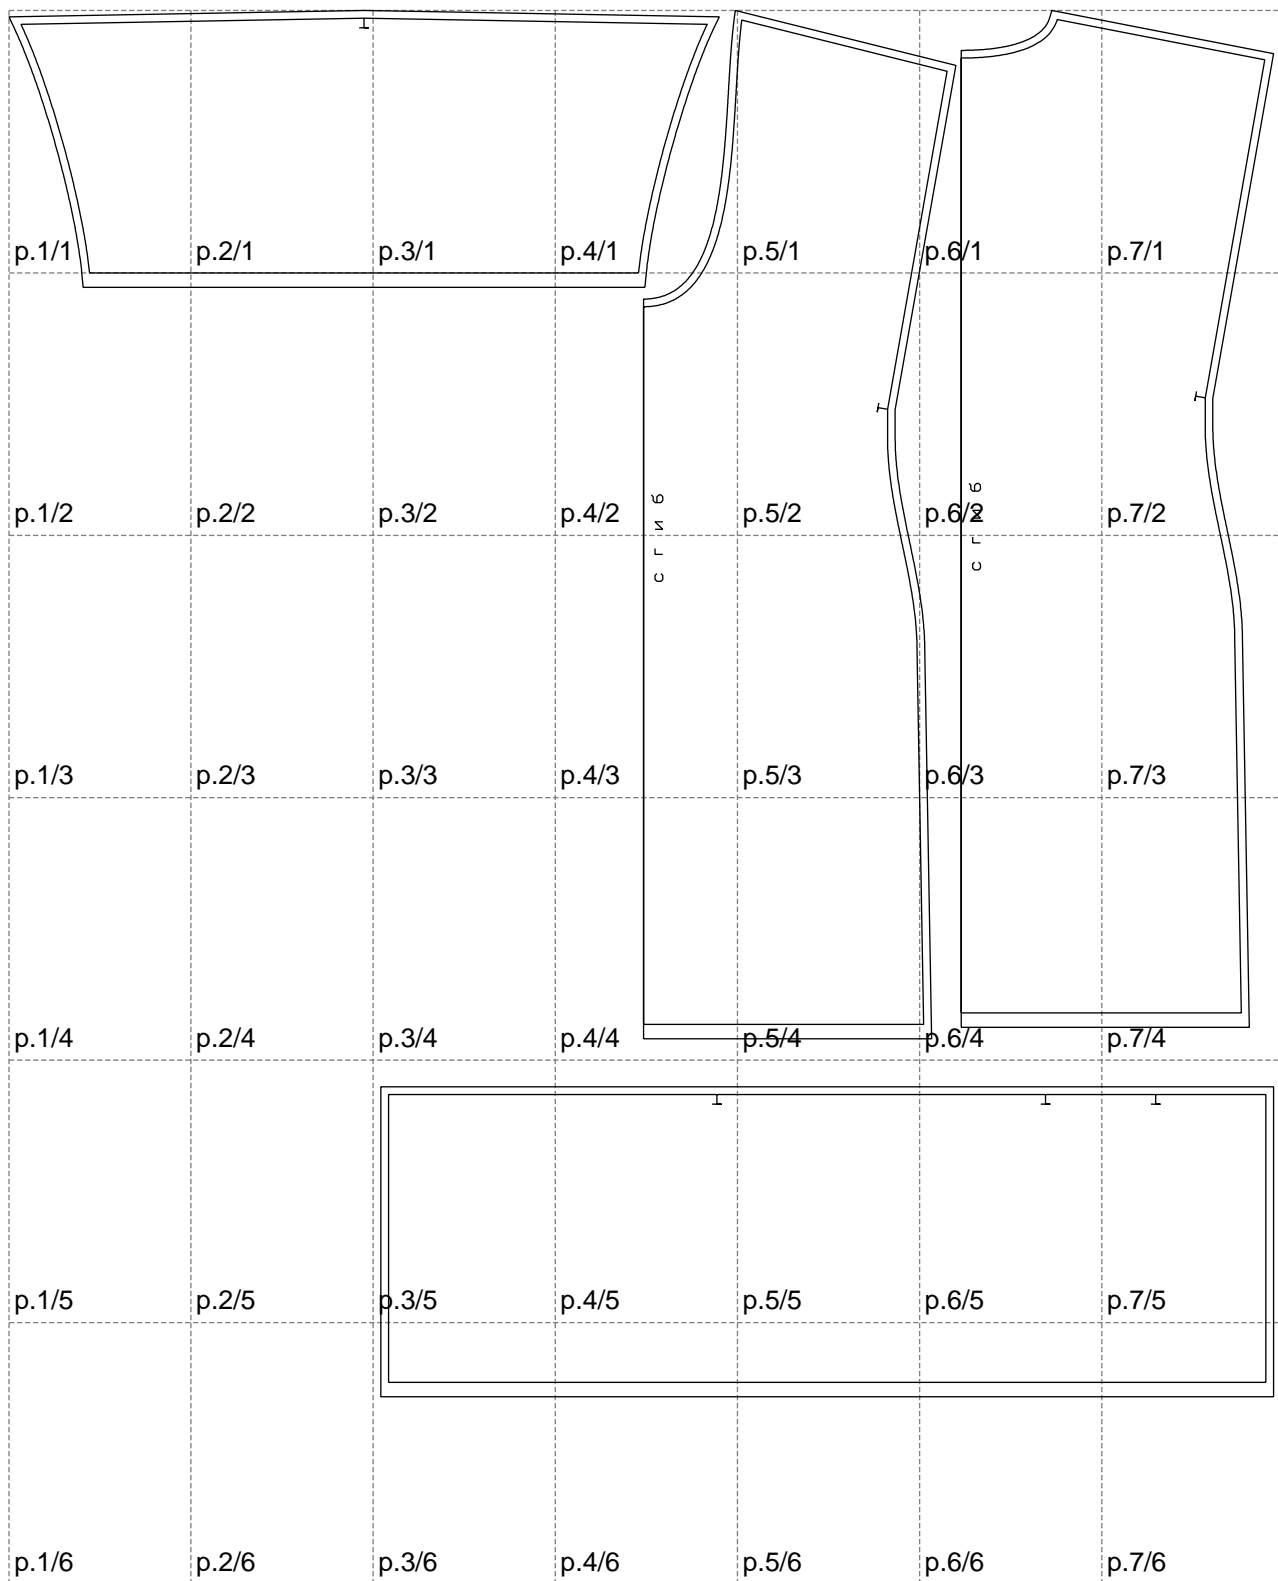

Not for print

Paper size: A4, size:1317.92 x1444.39 mm

# Example

size:1397.82 x1444.39 mm

Maneken =1 ver.0

rz\_1=170

rz\_16=108

rz\_17=92.5

rz\_18=89.2

rz\_19=116

rz\_20=113

---

. . . . .  
. . . . .  
. . . . .