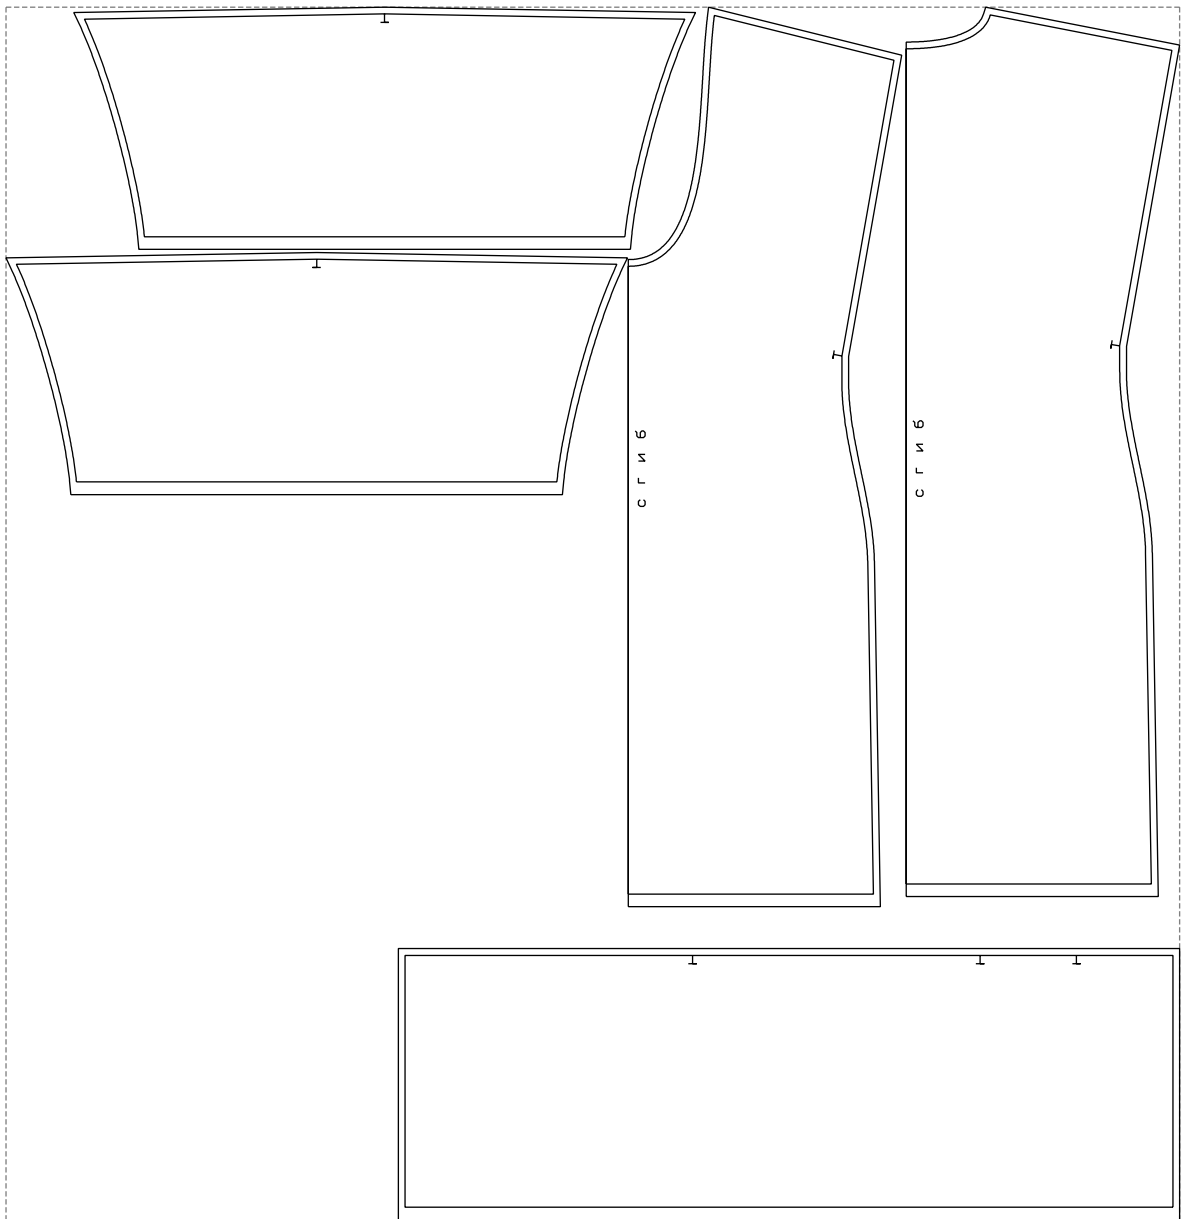

Not for print

Paper size: A4, size:1317.92 x1444.39 mm

# Example

size:1397.82 x1444.39 mm

Maneken =1 ver.0

rz\_1=170

rz\_16=108

rz\_17=92.5

rz\_18=89.2

rz\_19=116