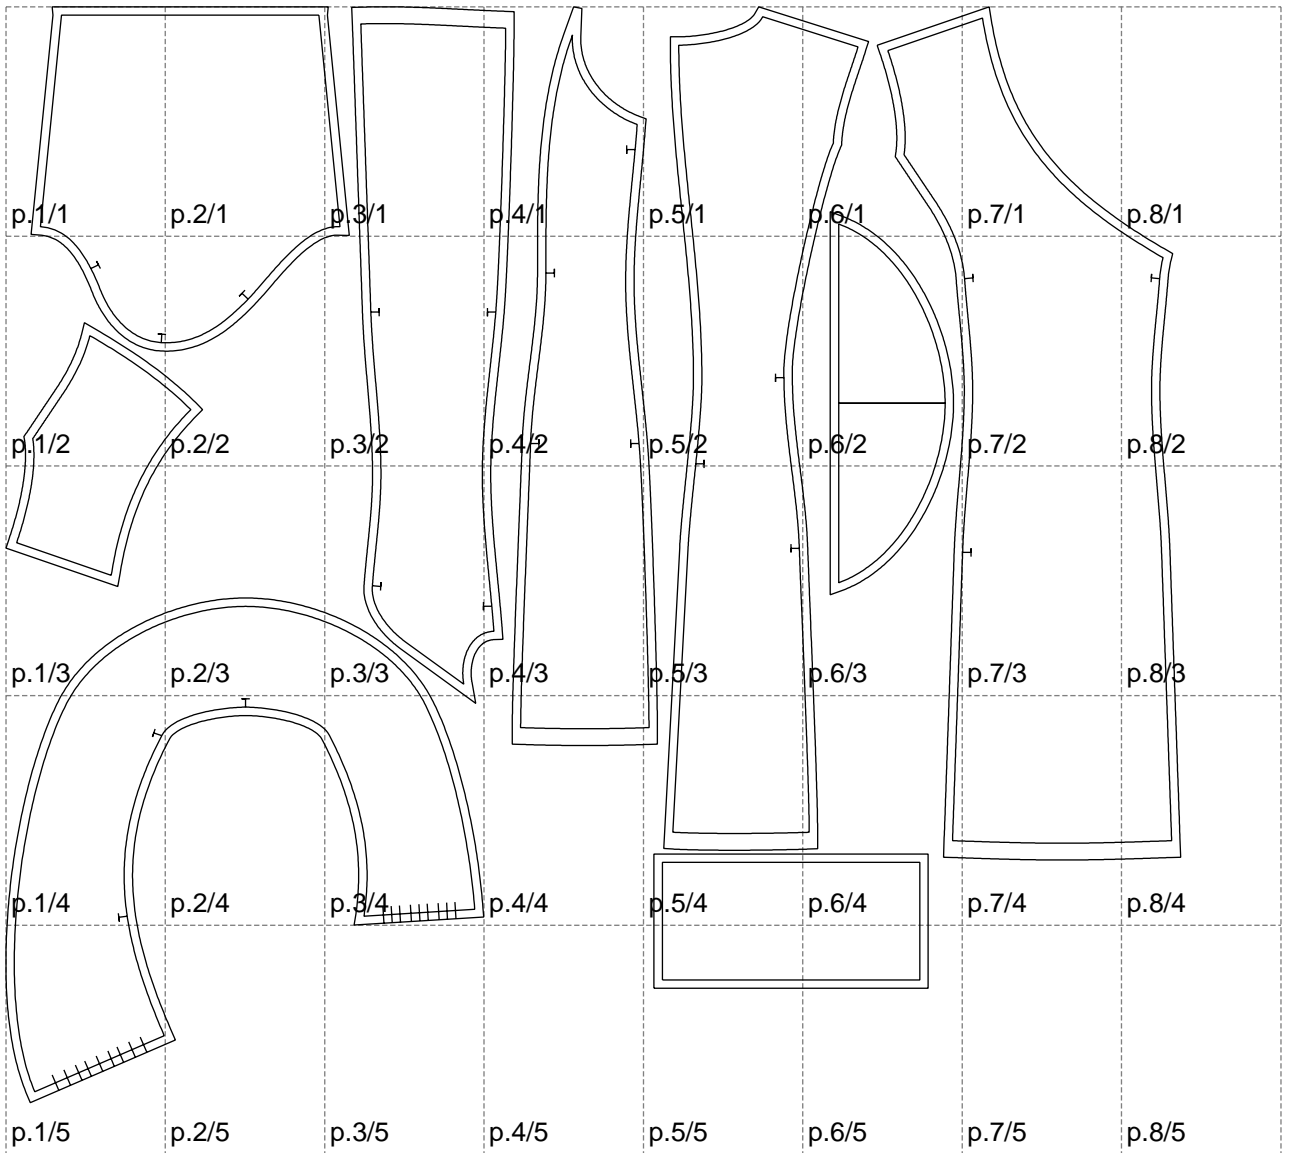

Not for print

Paper size: A4, size:1399.00 x1305.05 mm

# Example

size:1499.00 x1924.65 mm

Maneken =1 ver.0

rz\_1=170

rz\_16=96

rz\_17=82

rz\_18=76

rz\_19=104

rz\_20=101.8

---

. . . . .  
. . . . .  
. . . . .