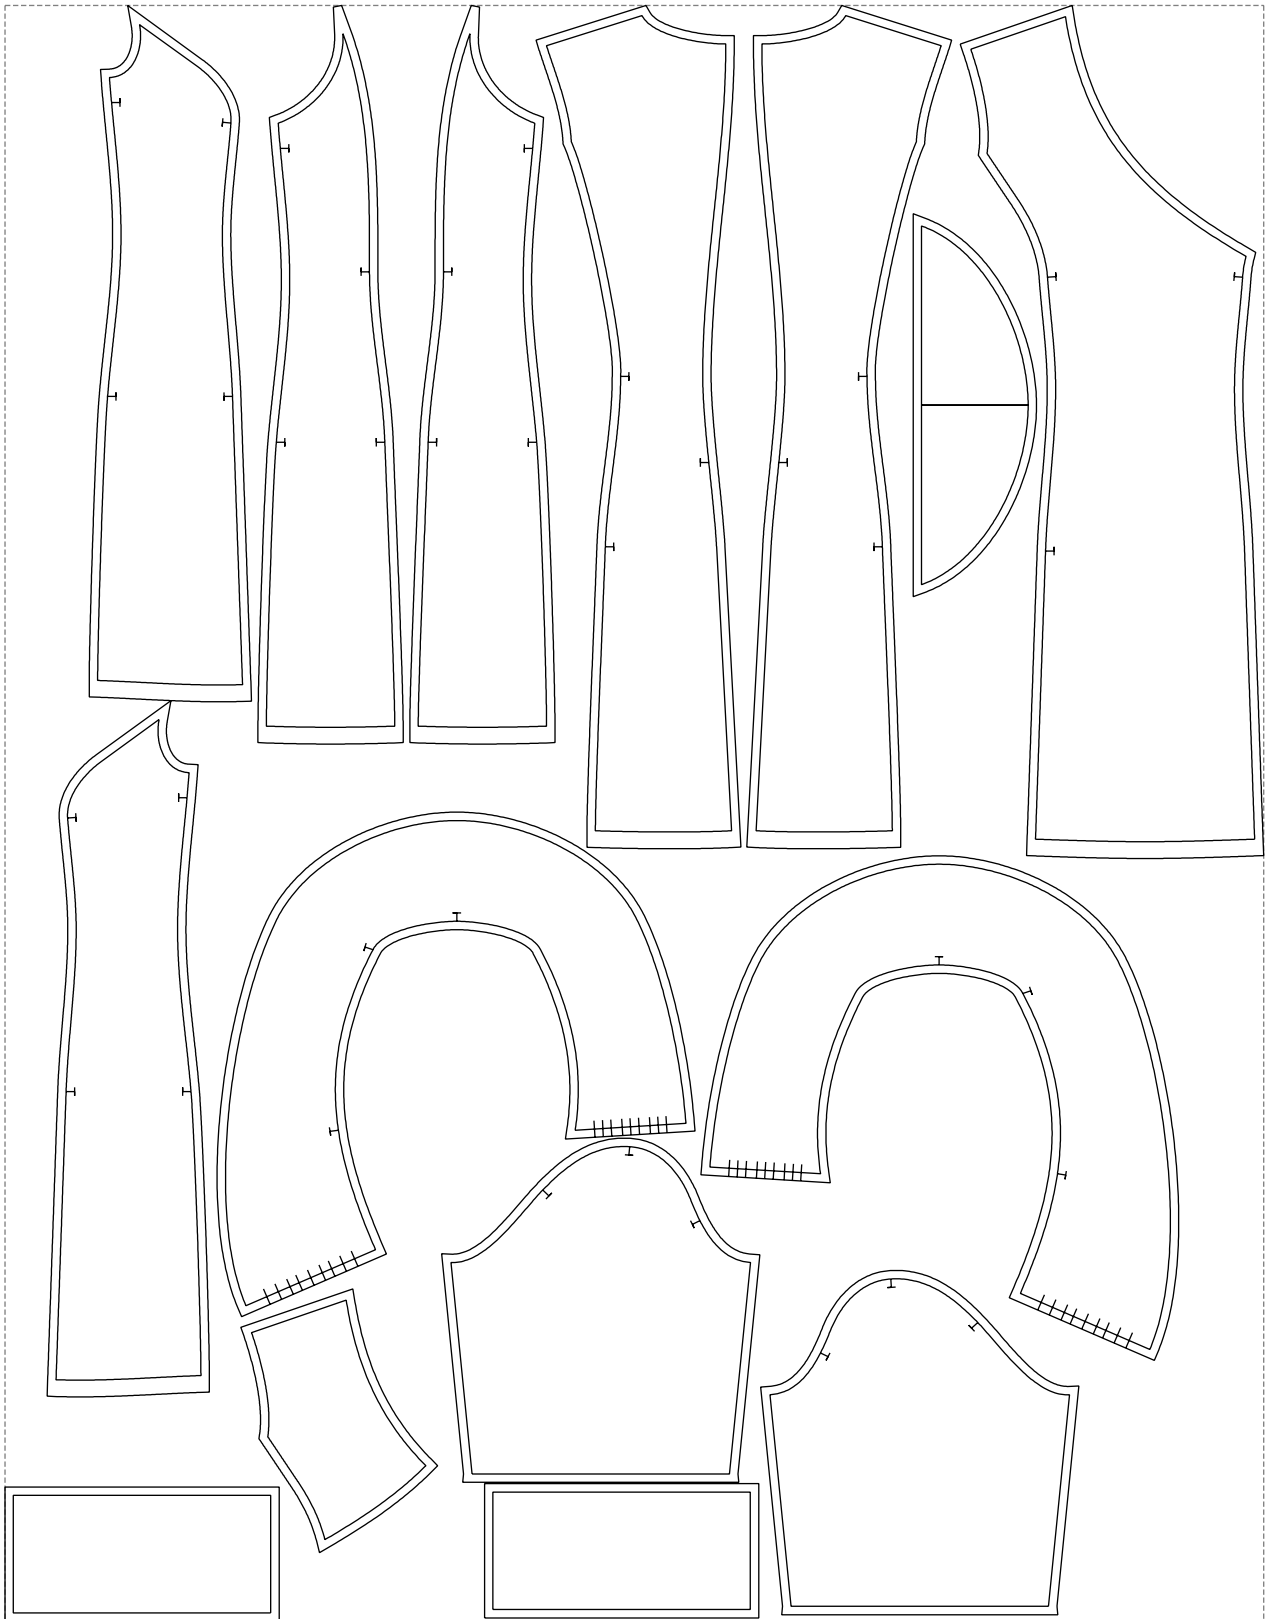

Not for print

Paper size: A4, size:1399.00 x1305.05 mm

# Example

size:1499.00 x1924.65 mm

Maneken =1 ver.0

rz\_1=170

rz\_16=96

rz\_17=82

rz\_18=76

rz\_19=104

rz\_20=101.8

---

. . . . .  
. . . . .  
. . . . .