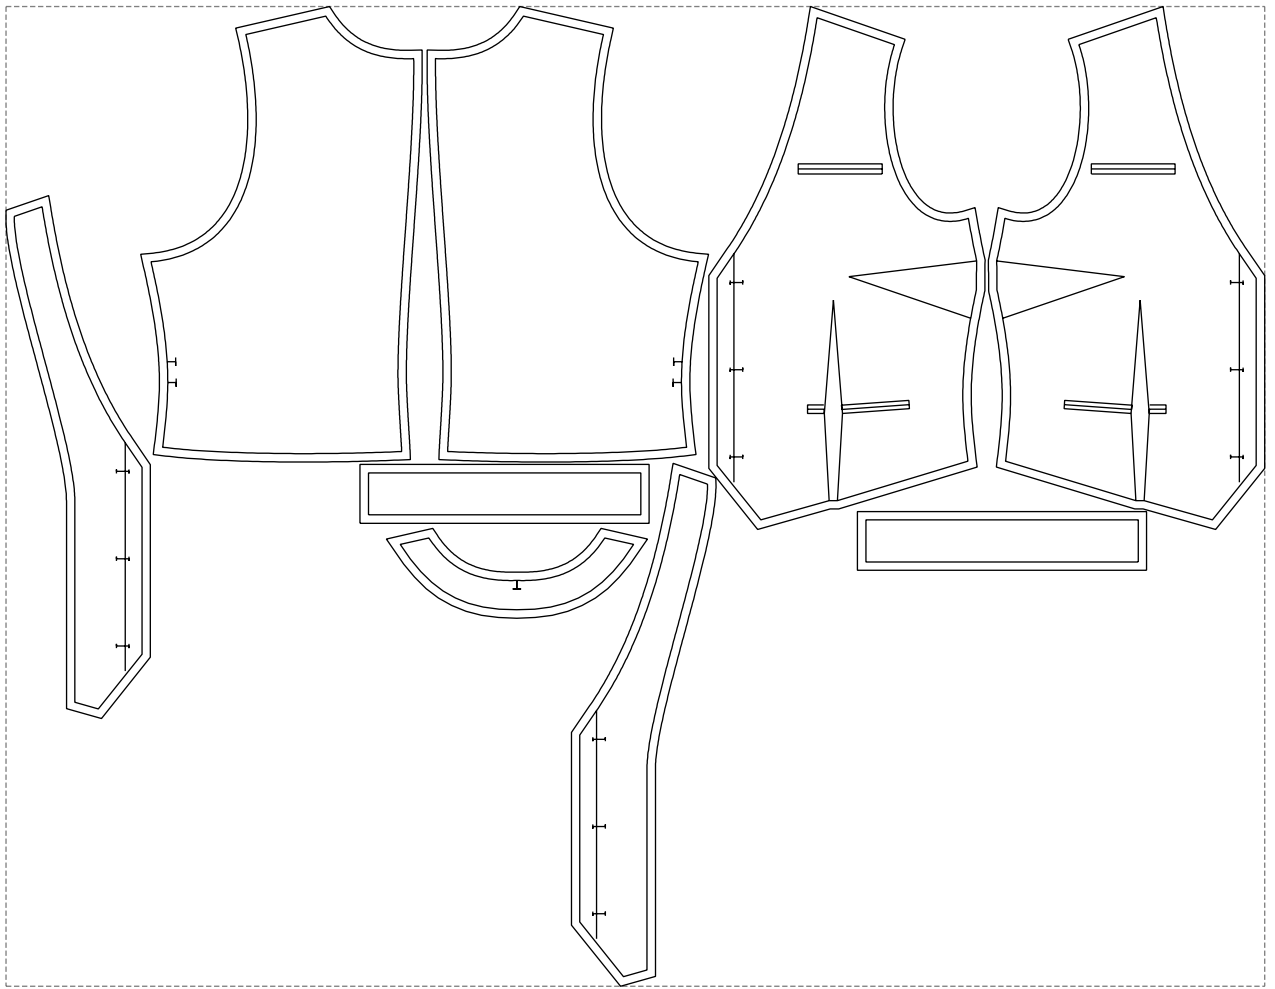

Not for print

Paper size: A4, size:1388.93 x622.97 mm

# Example

size:1499.00 x1167.01 mm

Maneken =1 ver.0

rz\_1=170

rz\_16=112

rz\_17=96.2

rz\_18=94

rz\_19=120

rz\_20=117

---

. . . . .  
. . . . .  
. . . . .