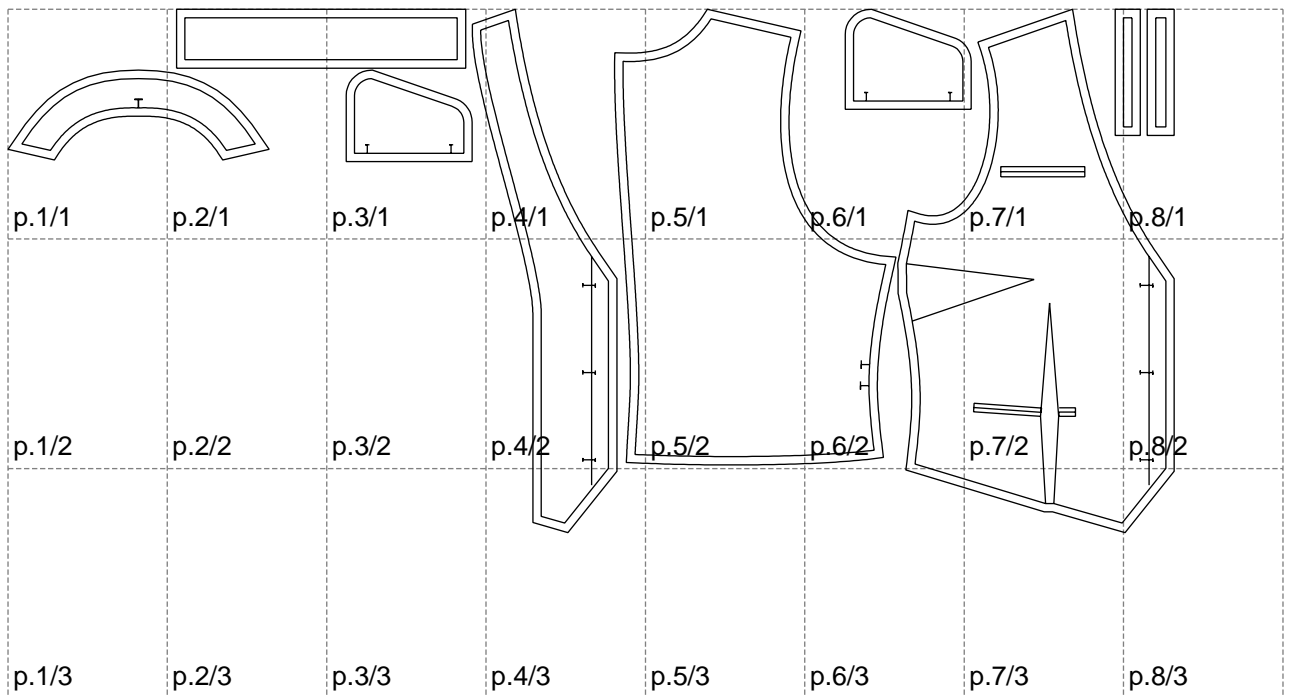

Not for print

Paper size: A4, size:1388.93 x622.97 mm

# Example

size:1499.00 x1167.01 mm

Maneken =1 ver.0

rz\_1=170

rz\_16=112

rz\_17=96.2

rz\_18=94

rz\_19=120

rz\_20=117

---

. . . . .  
. . . . .  
. . . . .