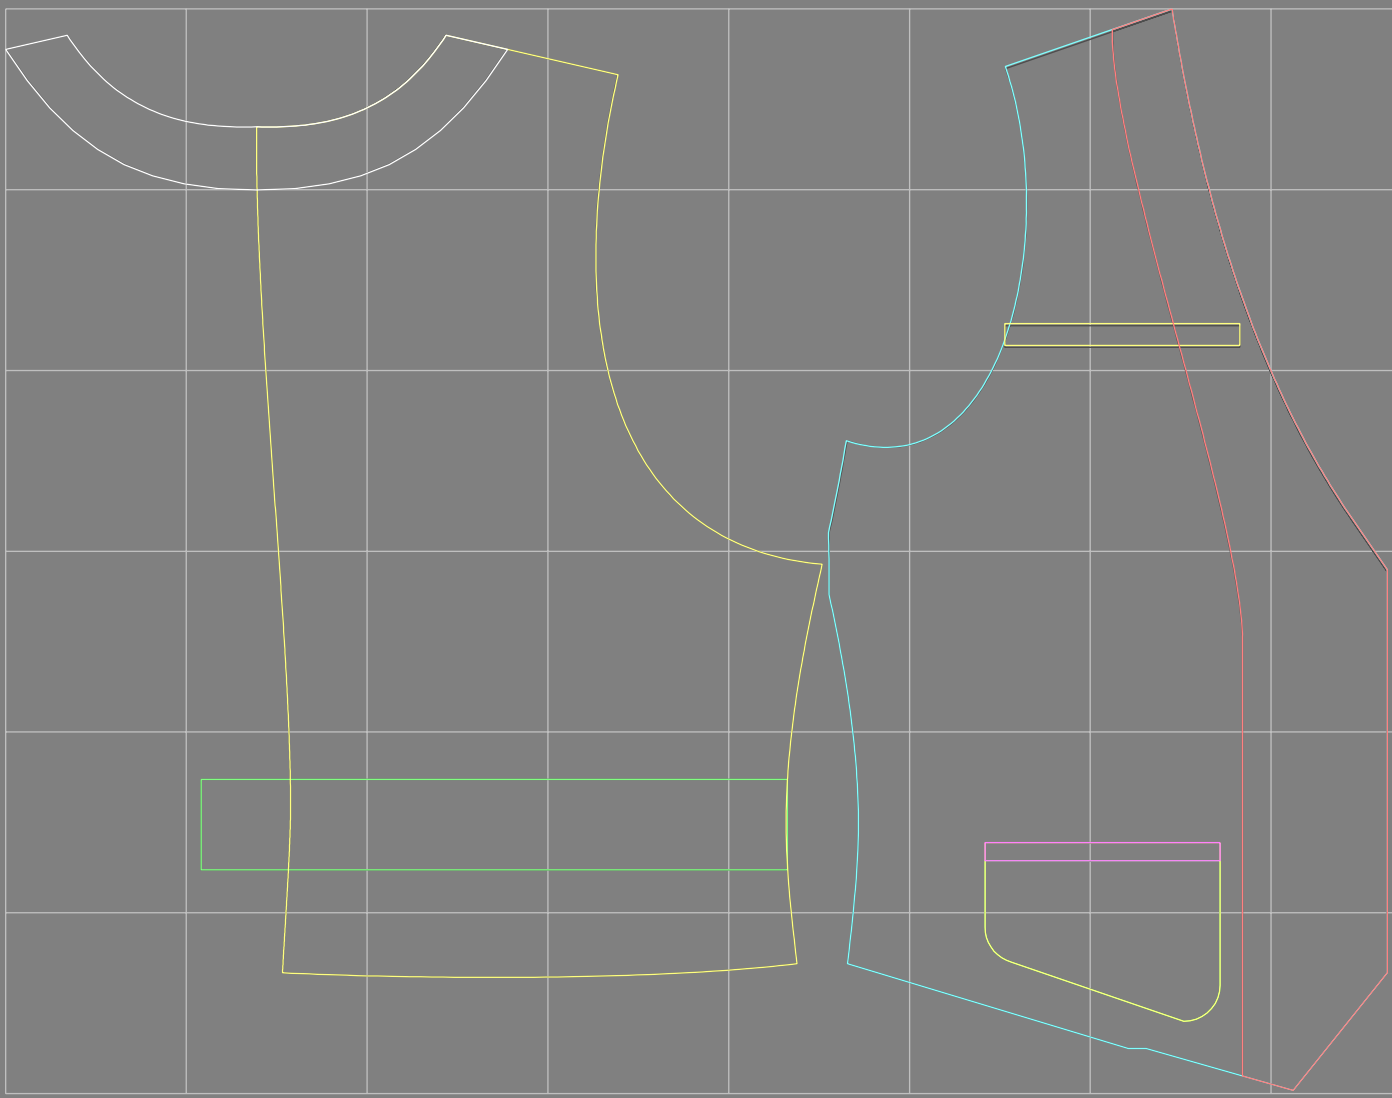

Not for print

Paper size: A4, size:1388.93 x622.97 mm

# Example

size:1499.00 x1167.01 mm

Maneken =1 ver.0

rz\_1=170

rz\_16=112

rz\_17=96.2

rz\_18=94

rz\_19=120

rz\_20=117

---

. . . . .  
. . . . .  
. . . . .