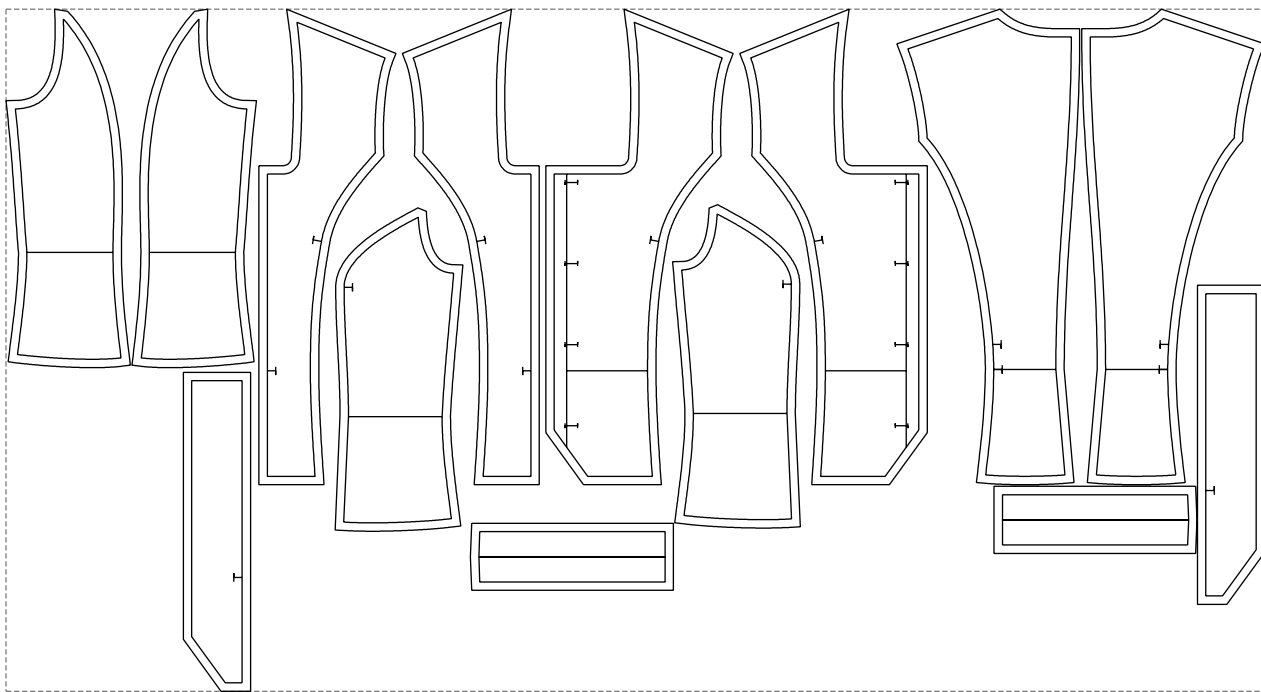

Not for print

Paper size: A4, size:1248.04 x566.50 mm

# Example

size:1499.00 x812.61 mm

Maneken =1 ver.0

rz\_1=170

rz\_16=88

rz\_17=75.6

rz\_18=67.6

rz\_19=96

rz\_20=94.6

---

. . . . .  
. . . . .  
. . . . .