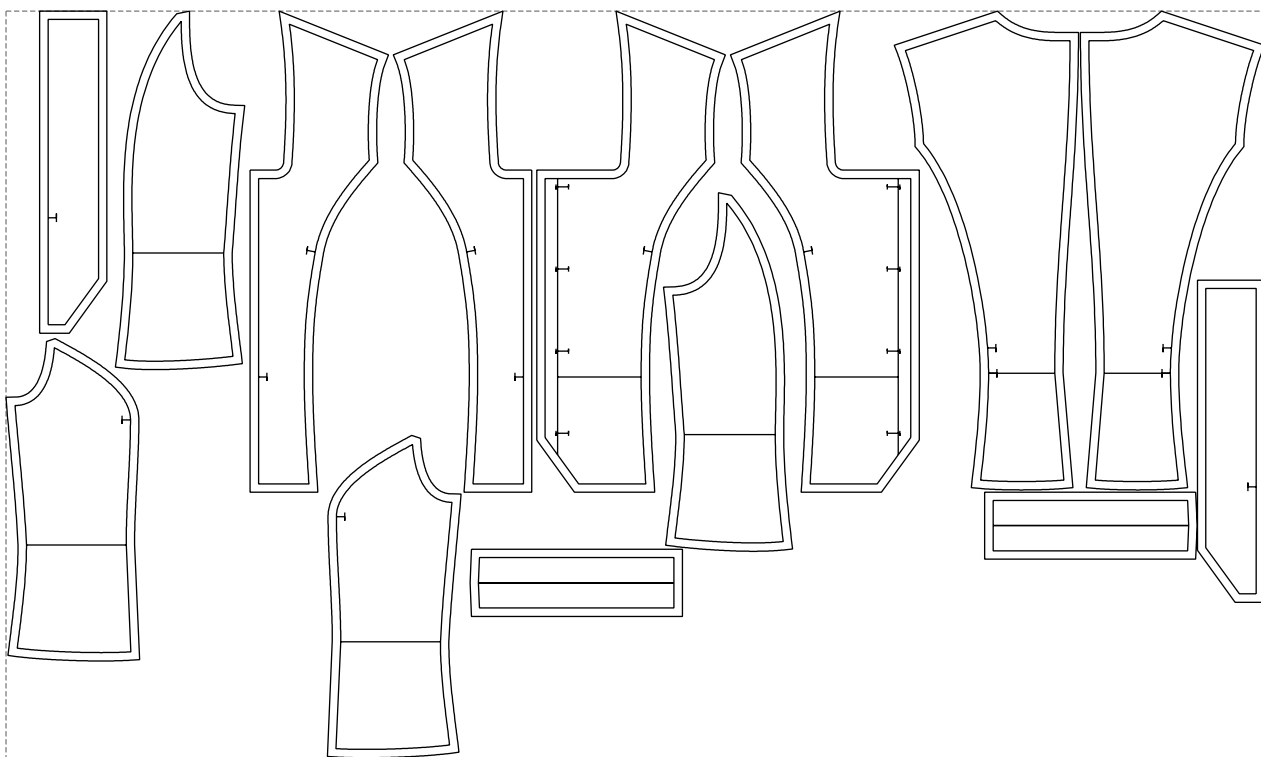

Not for print

Paper size: A4, size:1268.30 x573.04 mm

# Example

size:1499.00 x889.41 mm

Maneken =1 ver.0

rz\_1=170

rz\_16=92

rz\_17=78.8

rz\_18=71.8

rz\_19=100

rz\_20=98.1

---

. . . . .  
. . . . .  
. . . . .