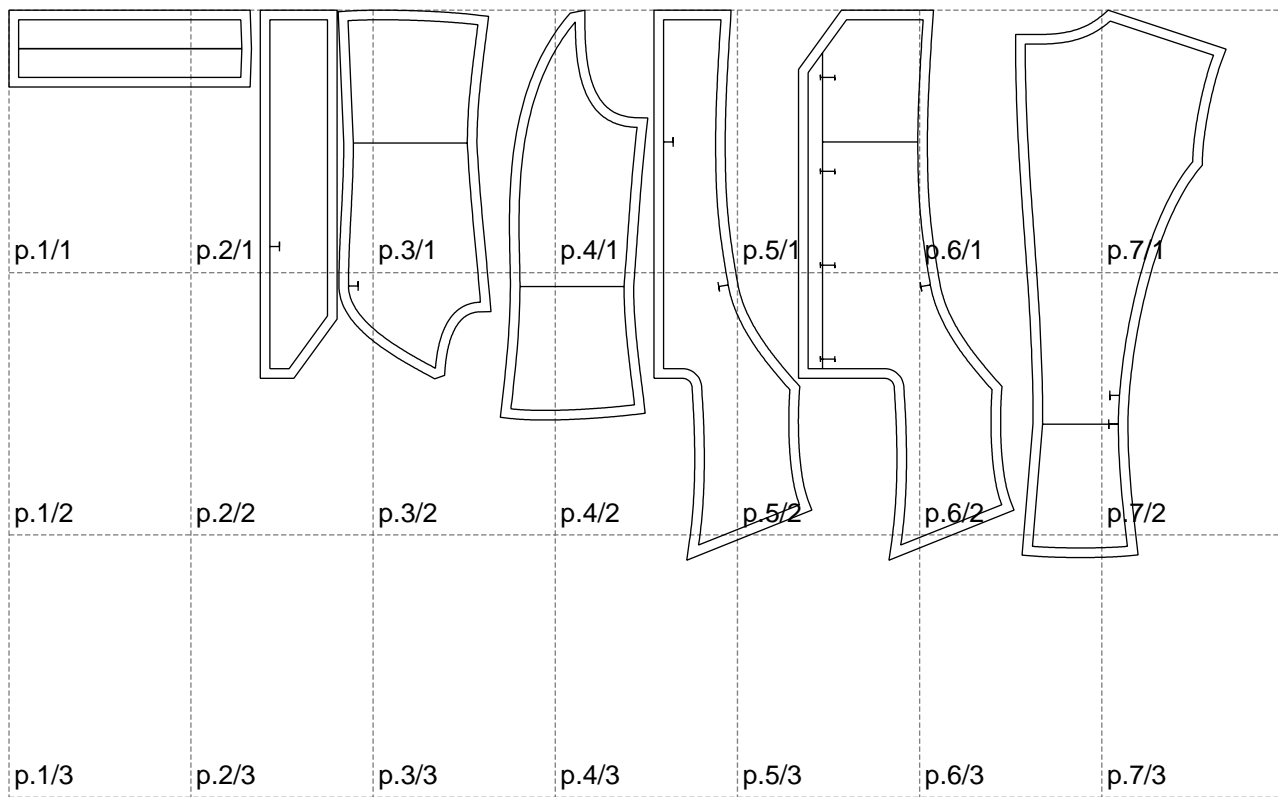

Not for print

Paper size: A4, size:1268.30 x573.04 mm

# Example

size:1499.00 x889.41 mm

Maneken =1 ver.0

rz\_1=170

rz\_16=92

rz\_17=78.8

rz\_18=71.8

rz\_19=100

rz\_20=98.1

---

. . . . .  
. . . . .  
. . . . .