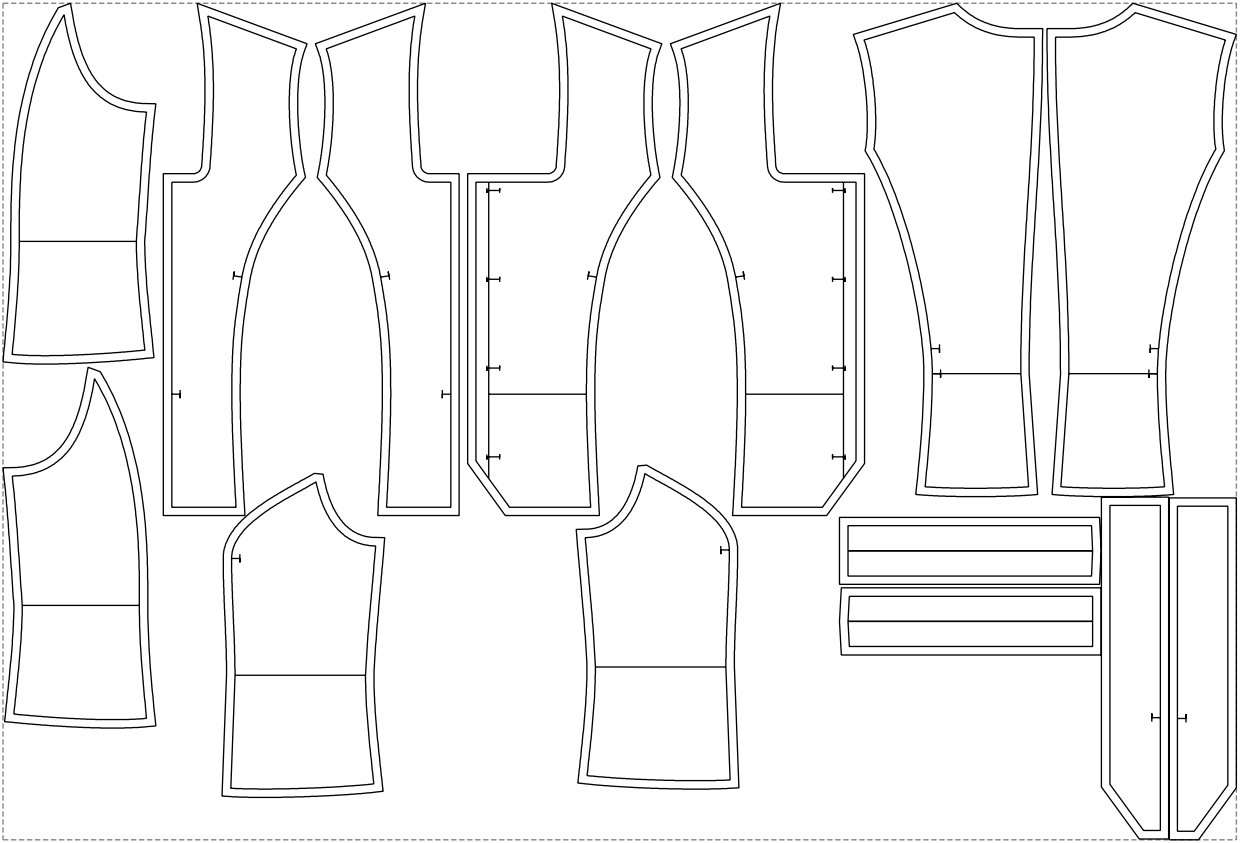

Not for print

Paper size: A4, size:1157.30 x610.19 mm

# Example

size:1468.84 x996.44 mm

Maneken =1 ver.0

rz\_1=170

rz\_16=112

rz\_17=96.2

rz\_18=94

rz\_19=120

rz\_20=117

---

. . . . .  
. . . . .  
. . . . .