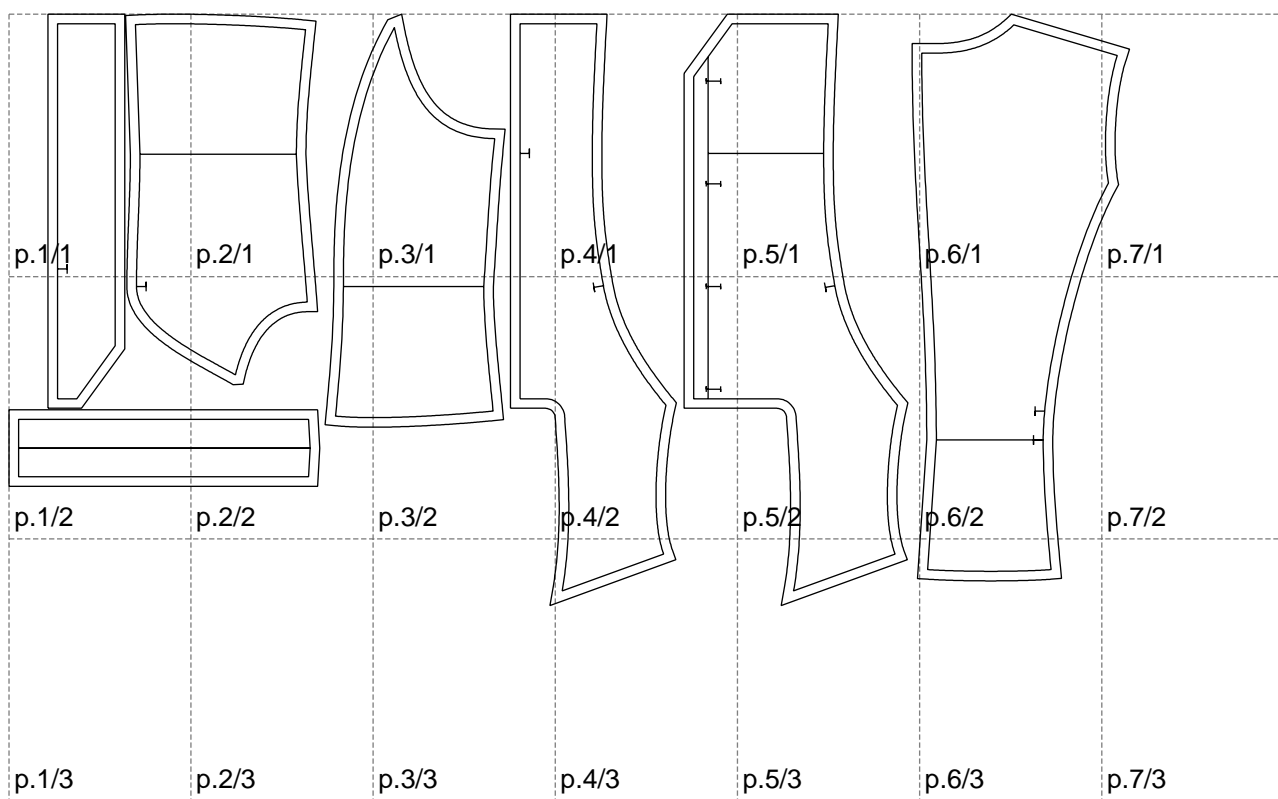

Not for print

Paper size: A4, size:1167.88 x616.21 mm

# Example

size:1468.97 x1010.82 mm

Maneken =1 ver.0

rz\_1=170

rz\_16=116

rz\_17=100

rz\_18=98.8

rz\_19=124

rz\_20=121

---

. . . . .  
. . . . .  
. . . . .