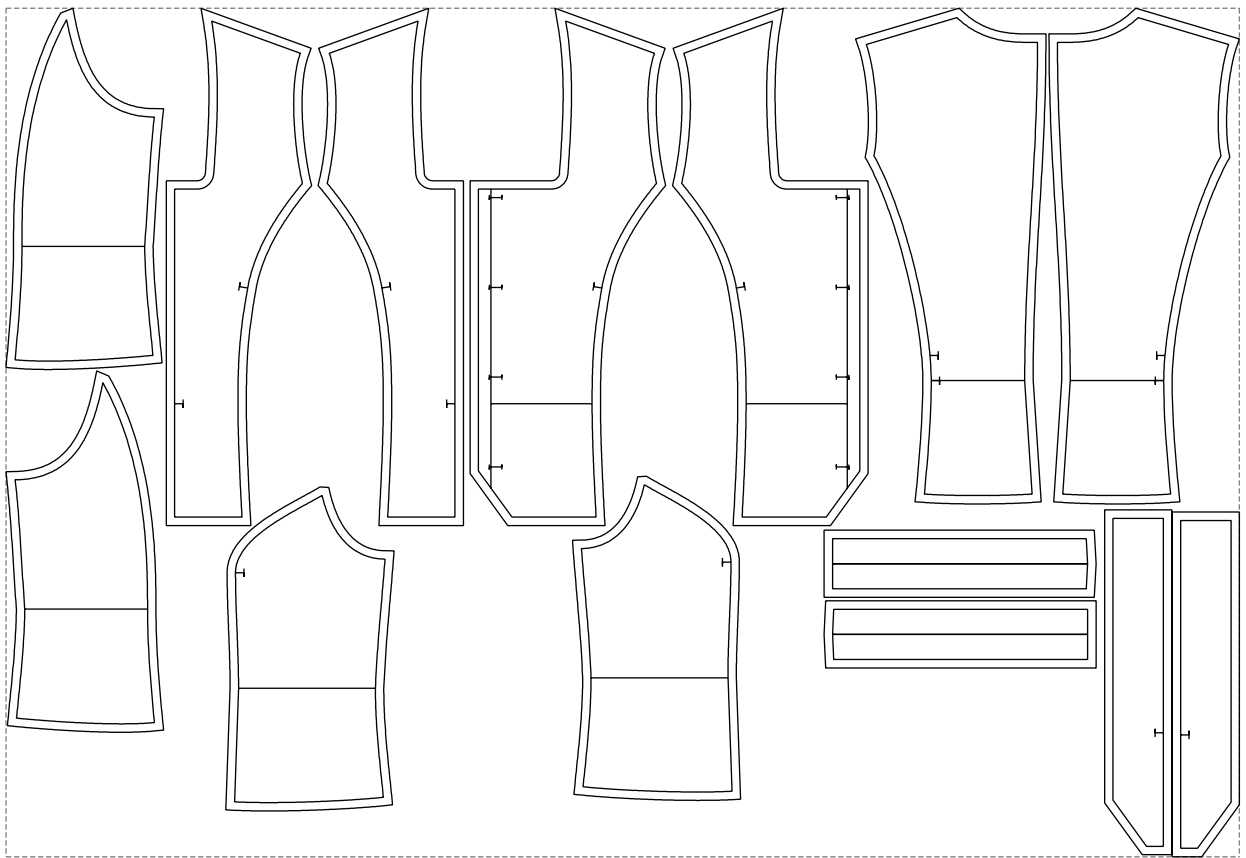

Not for print

Paper size: A4, size:1167.88 x616.21 mm

# Example

size:1468.97 x1010.82 mm

Maneken =1 ver.0

rz\_1=170

rz\_16=116

rz\_17=100

rz\_18=98.8

rz\_19=124